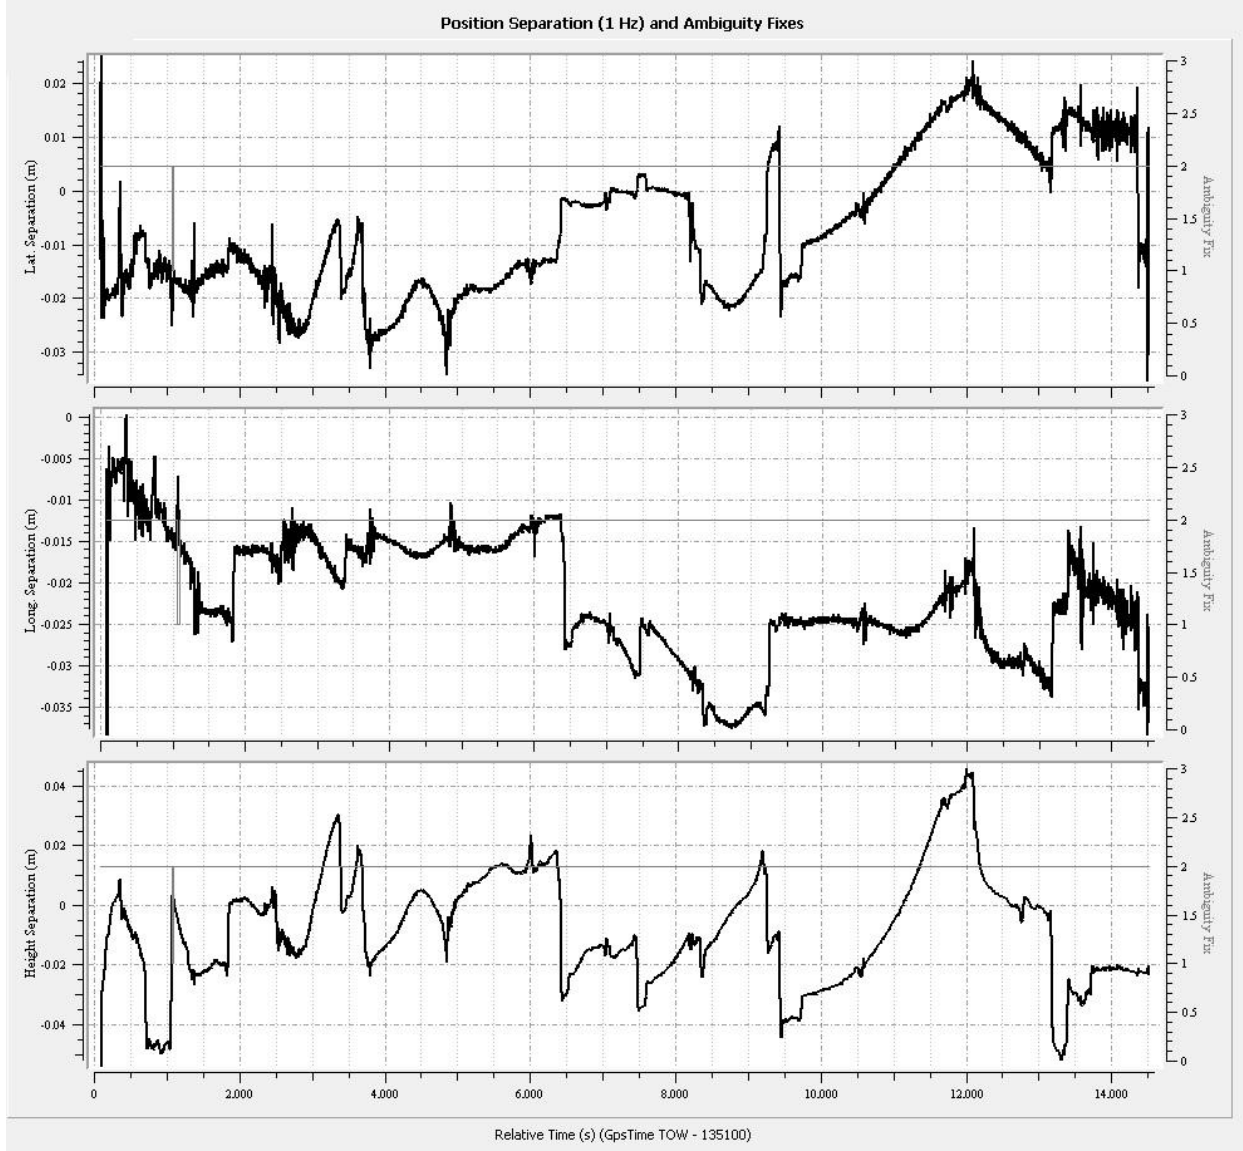

Figure 4: Forward/Reverse or Combined Separation Plot