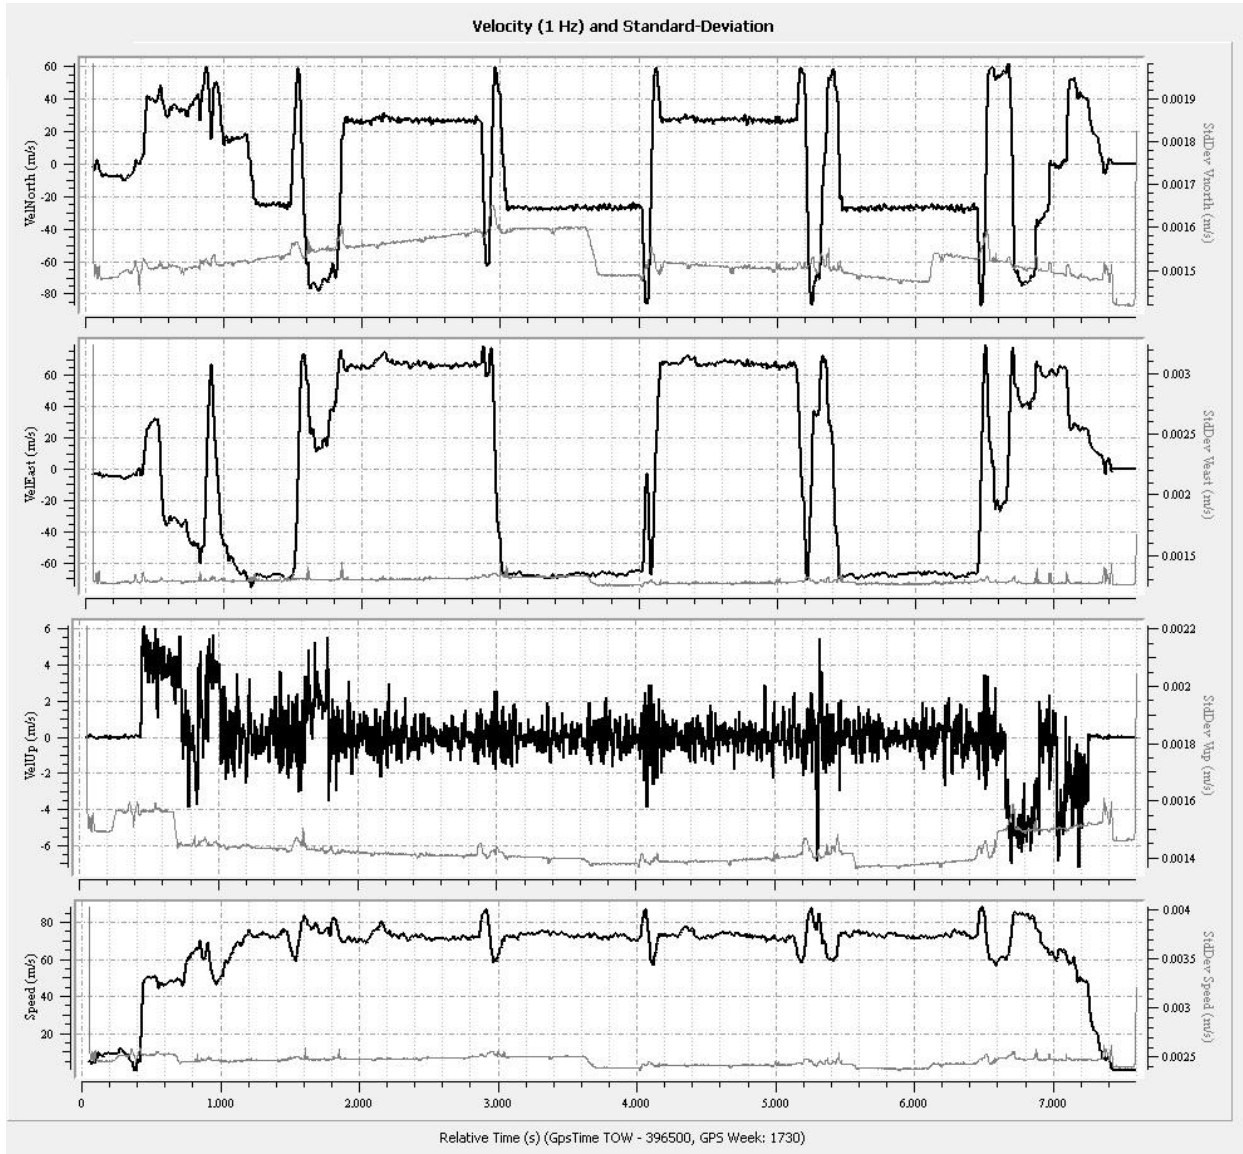

Output Results for JD13066_1

Figure 1: Trajectory Map

Figure 2: Position and Standard Deviation

Position (1 Hz) and Standard-Deviation

Relative Time (s) (GpsTime TOW - 396500, GP5 Week: 1730)

Figure 3: Velocity and Standard Deviation