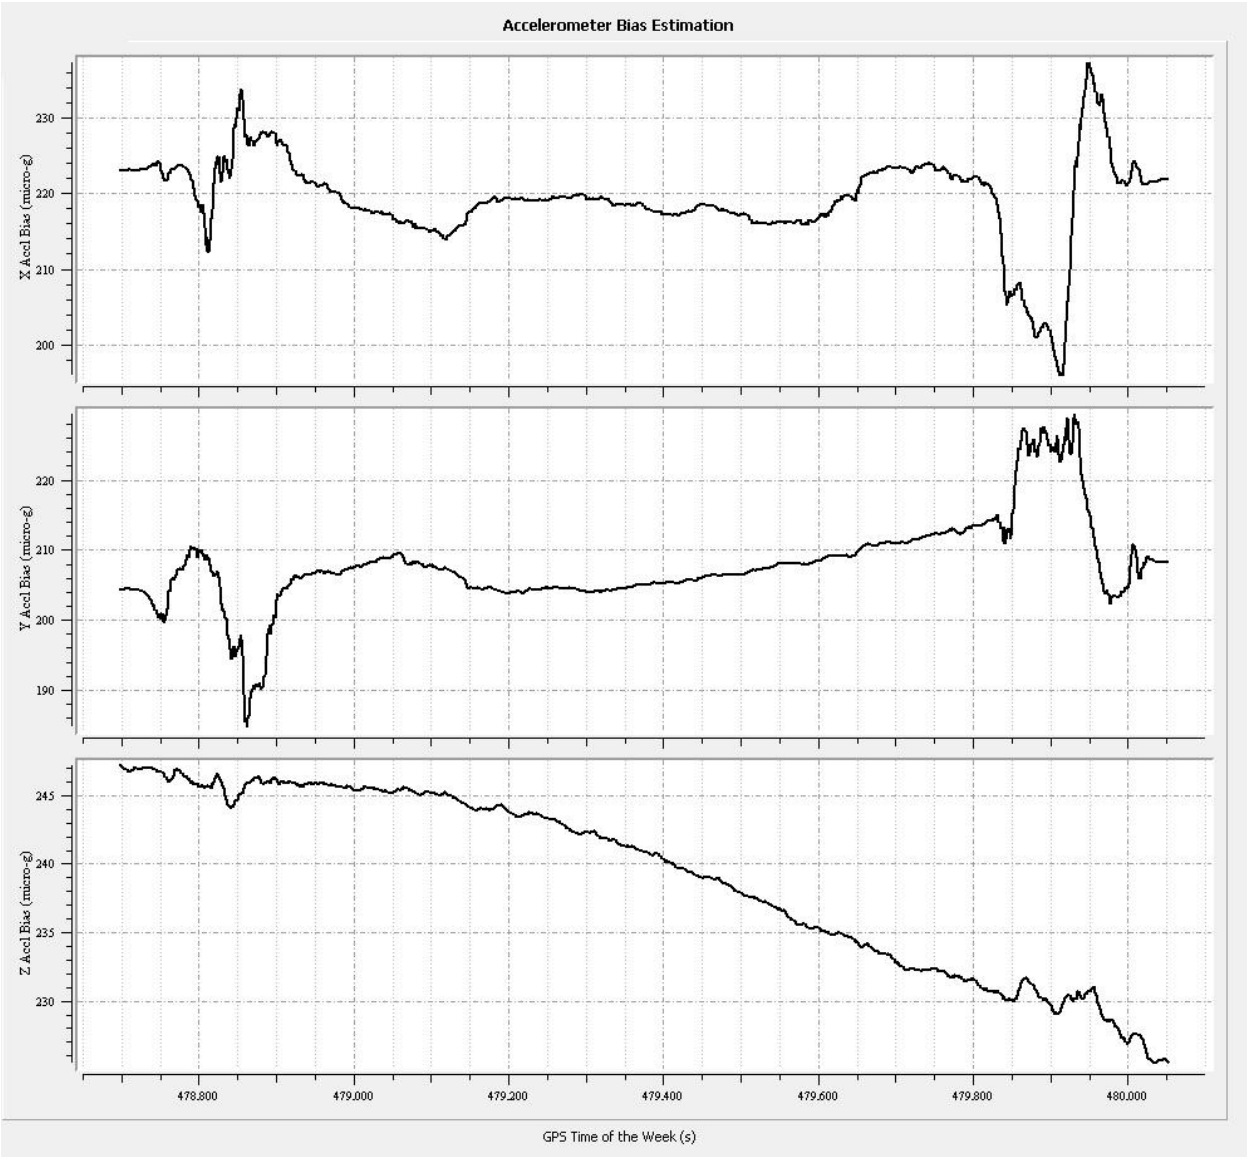

Figure 7: Accelerometer Bias Estimation