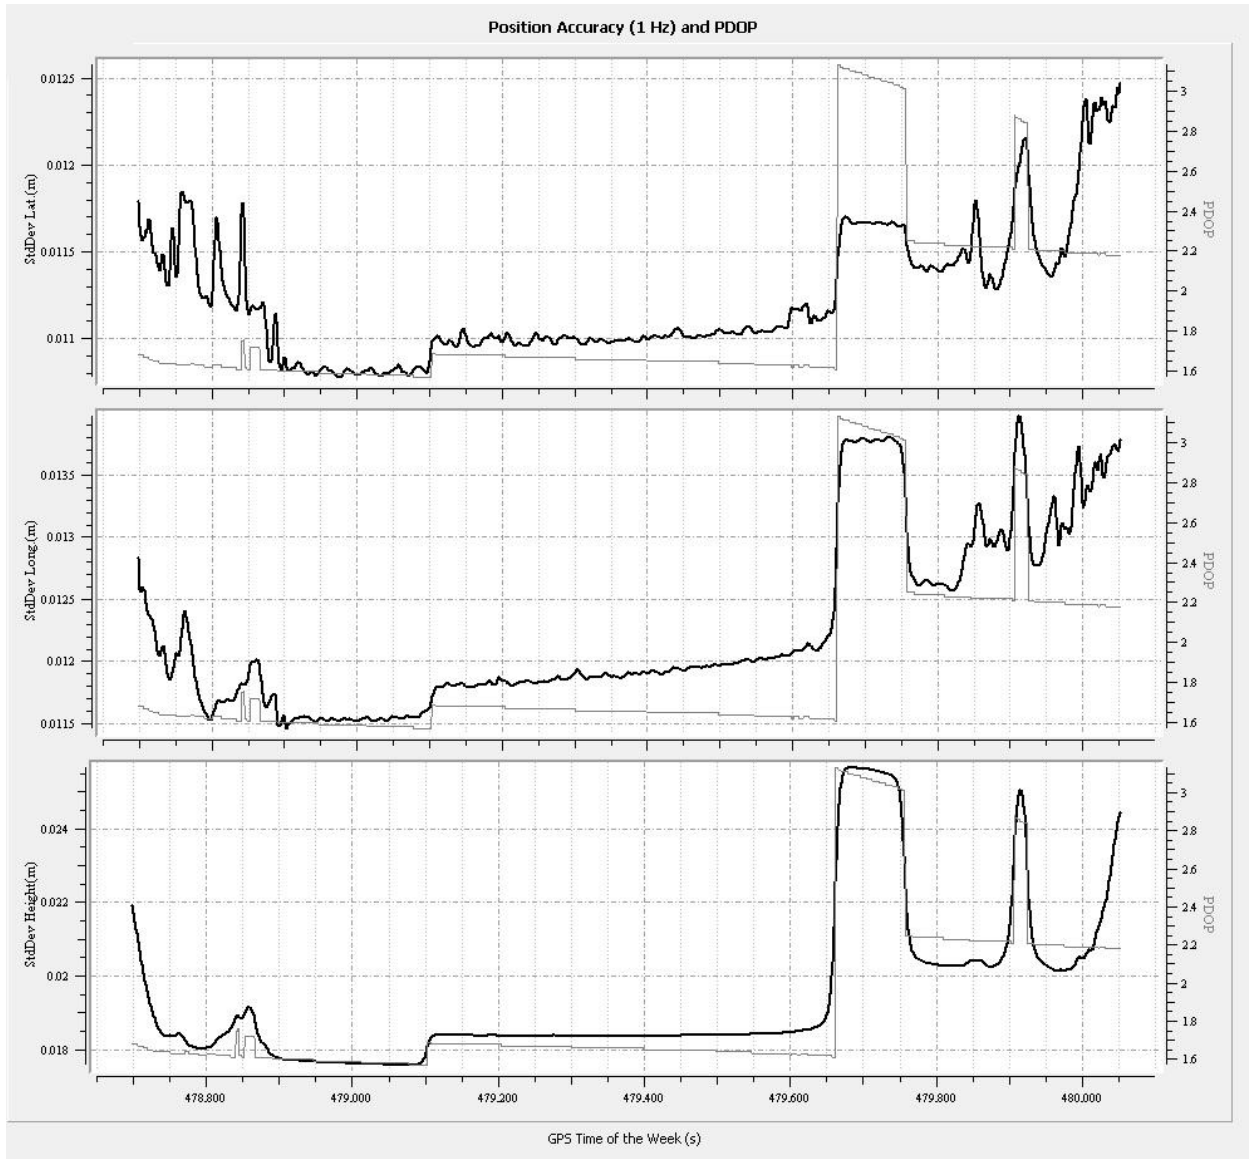

Figure 6: Position Accuracy and PDOP