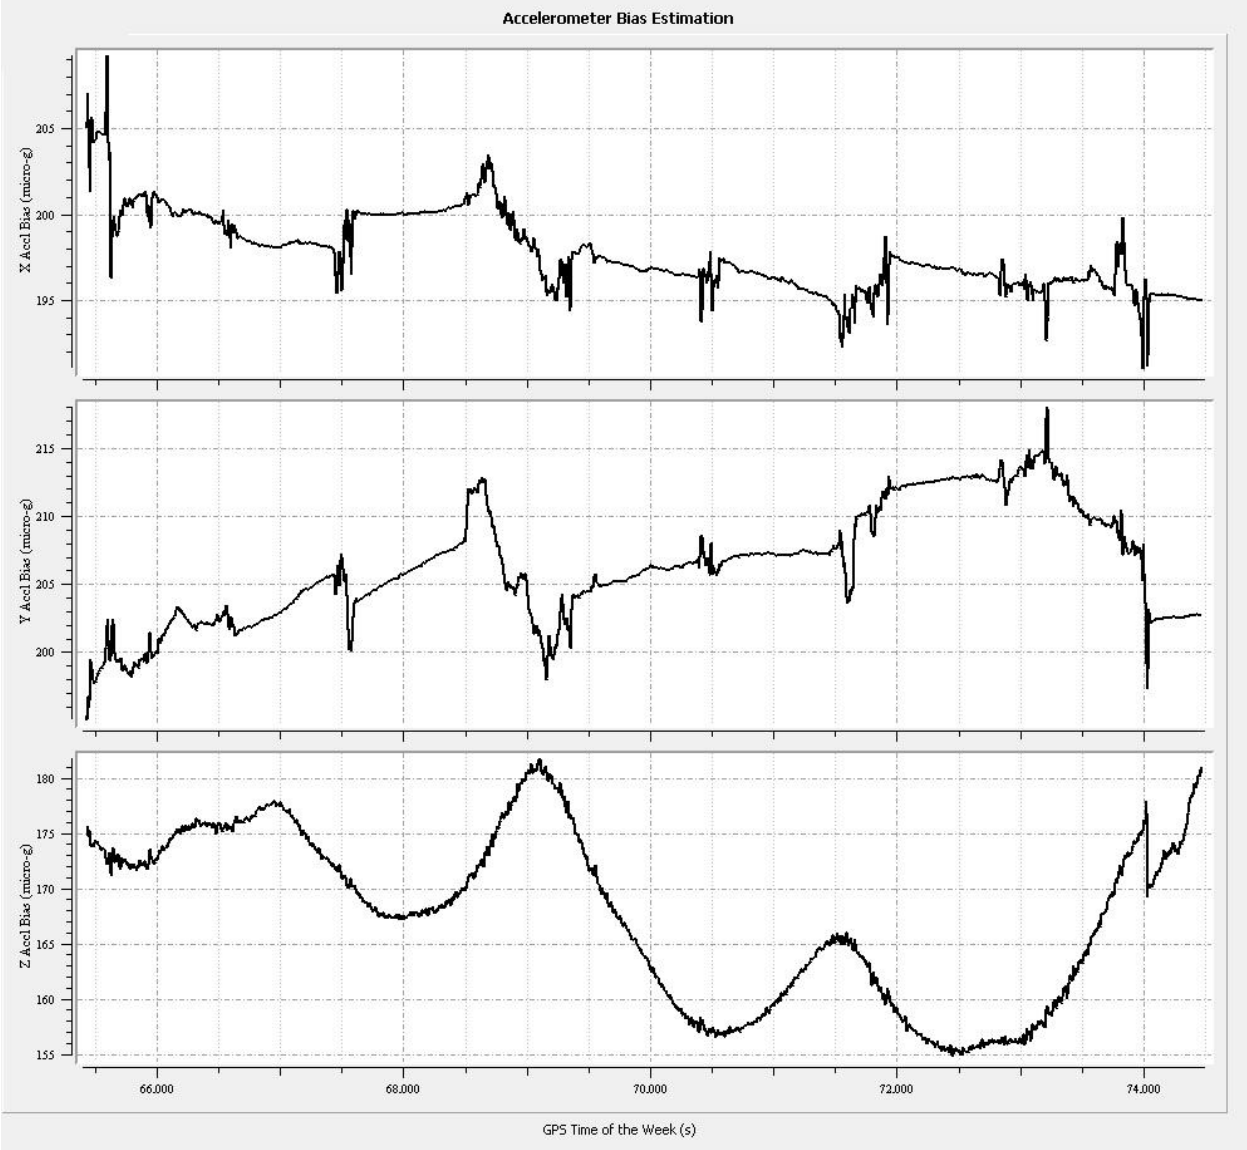

Figure 7: Accelerometer Bias Estimation