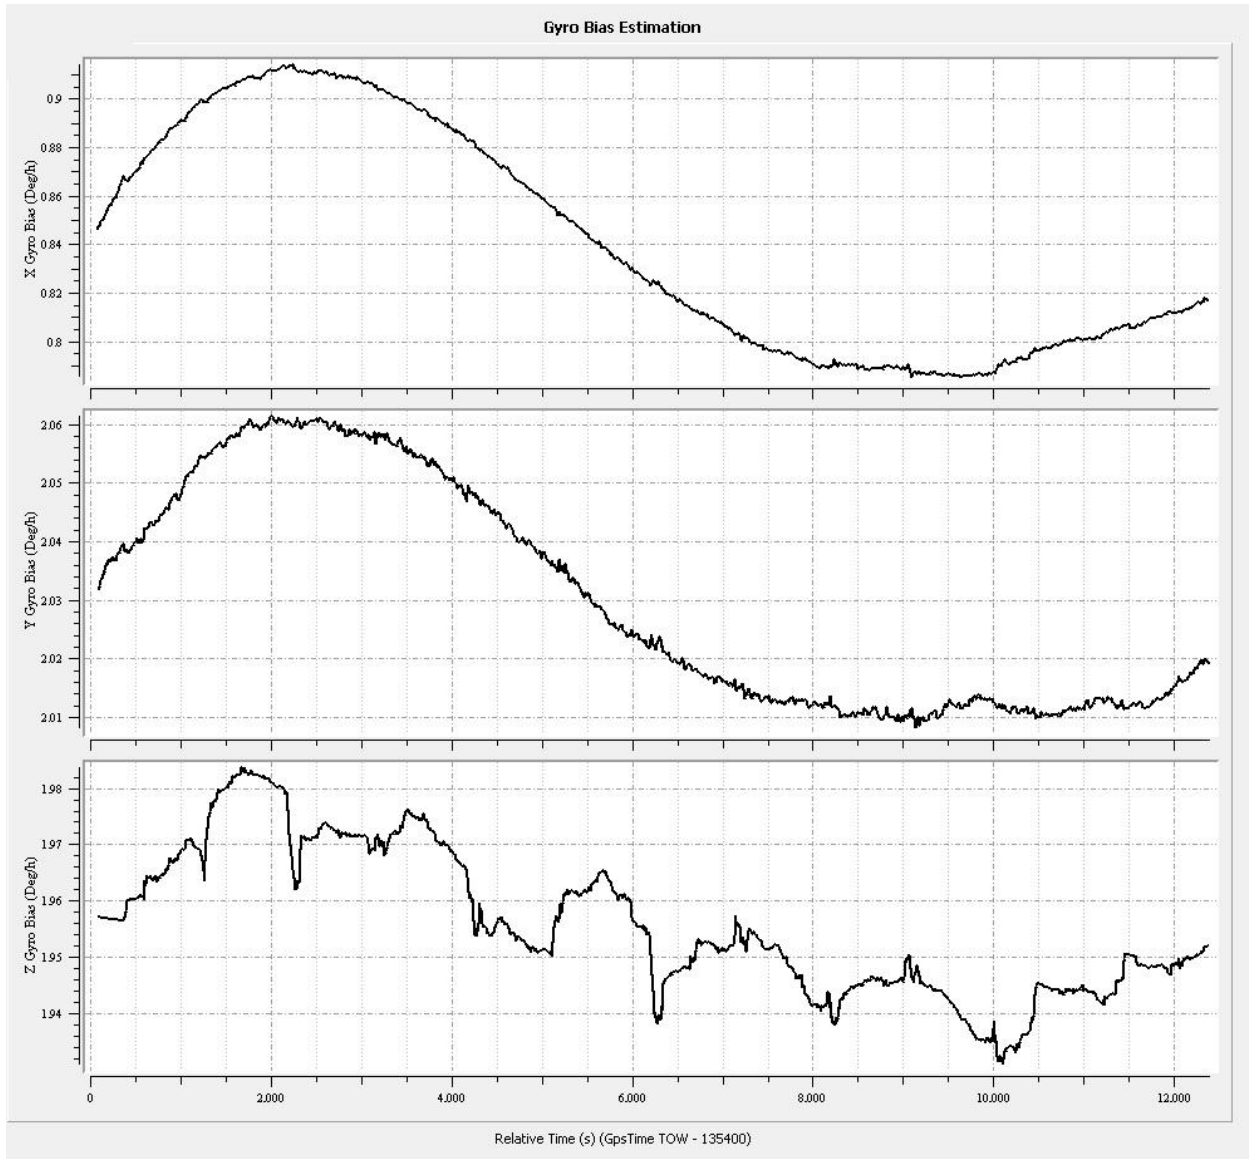

Figure 9: Gyro Bias Estimation

Output Results for JD13056_2