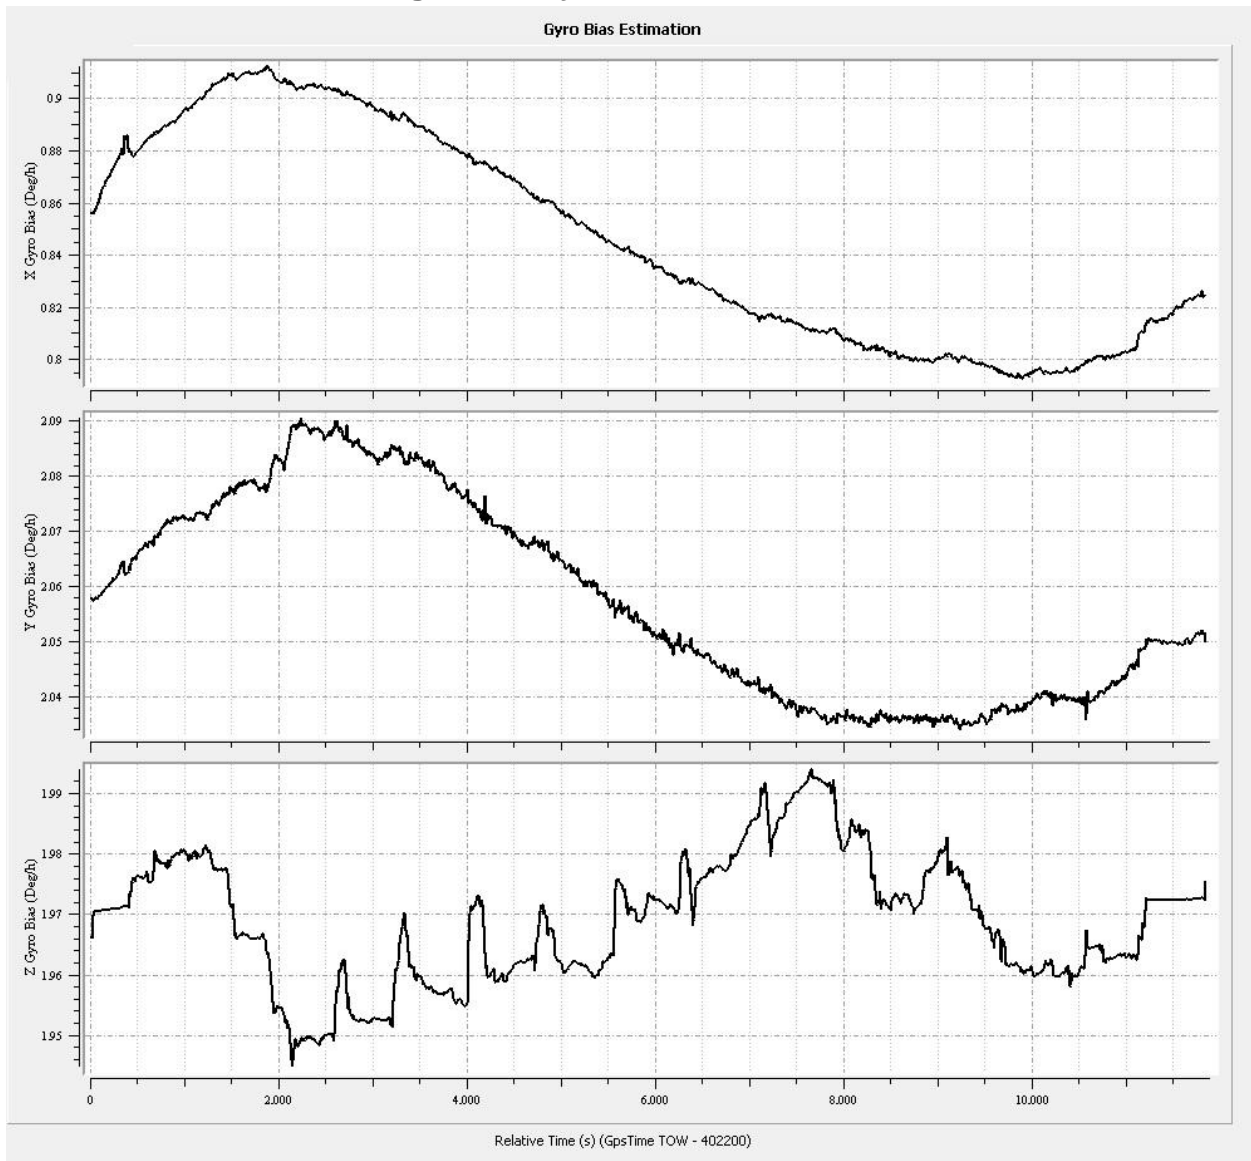

Figure 9: Gyro Bias Estimation

Output Results for JD13076_1