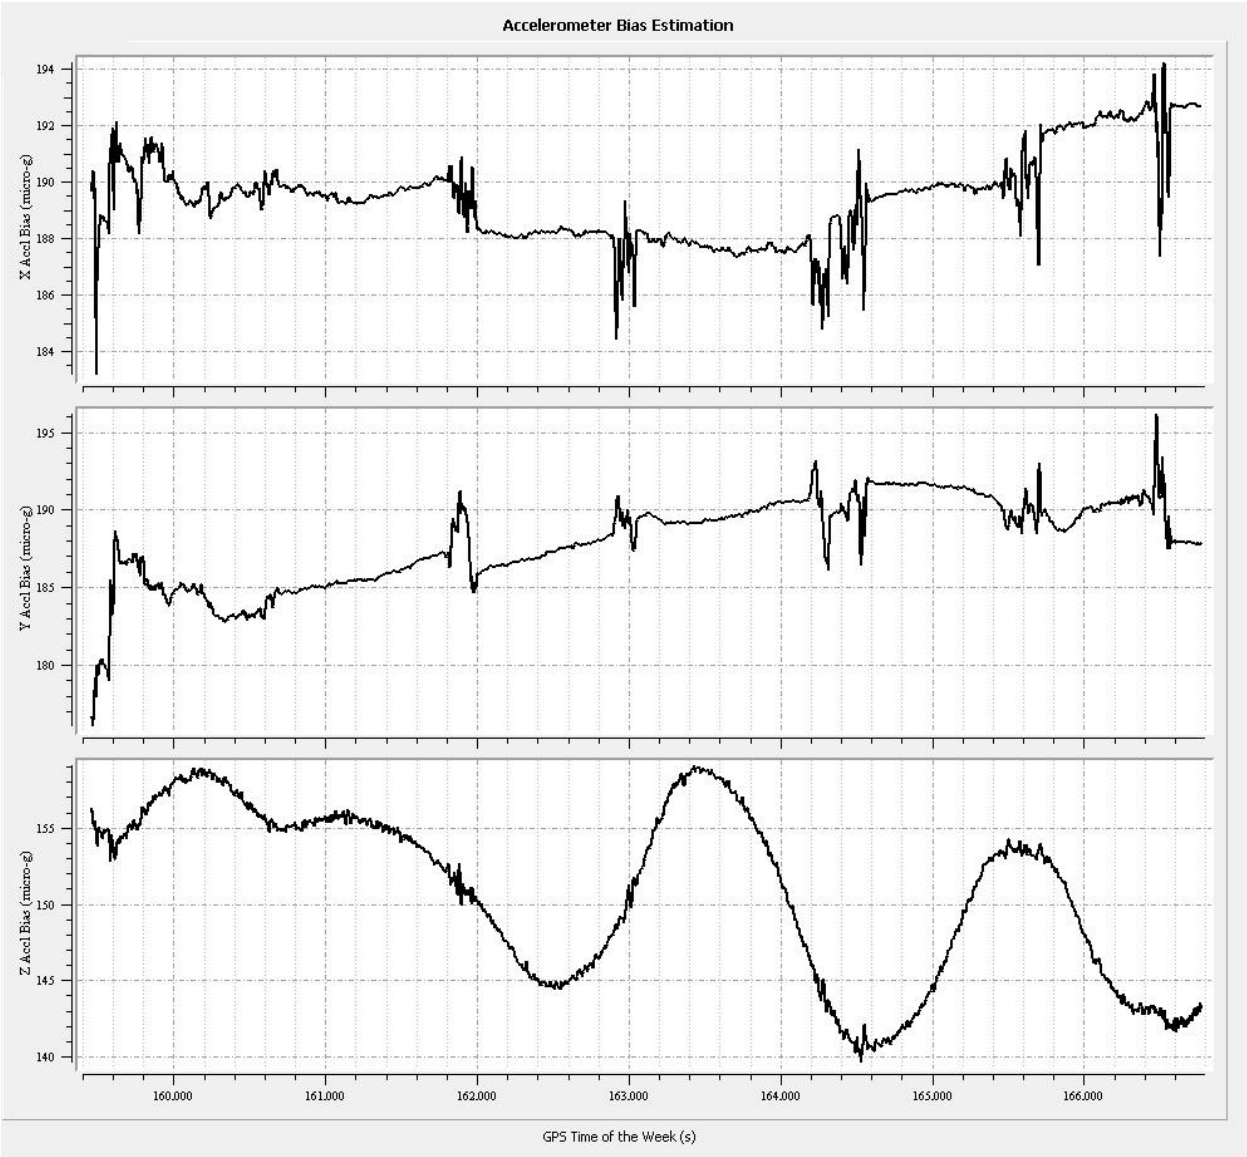

Figure 7: Accelerometer Bias Estimation