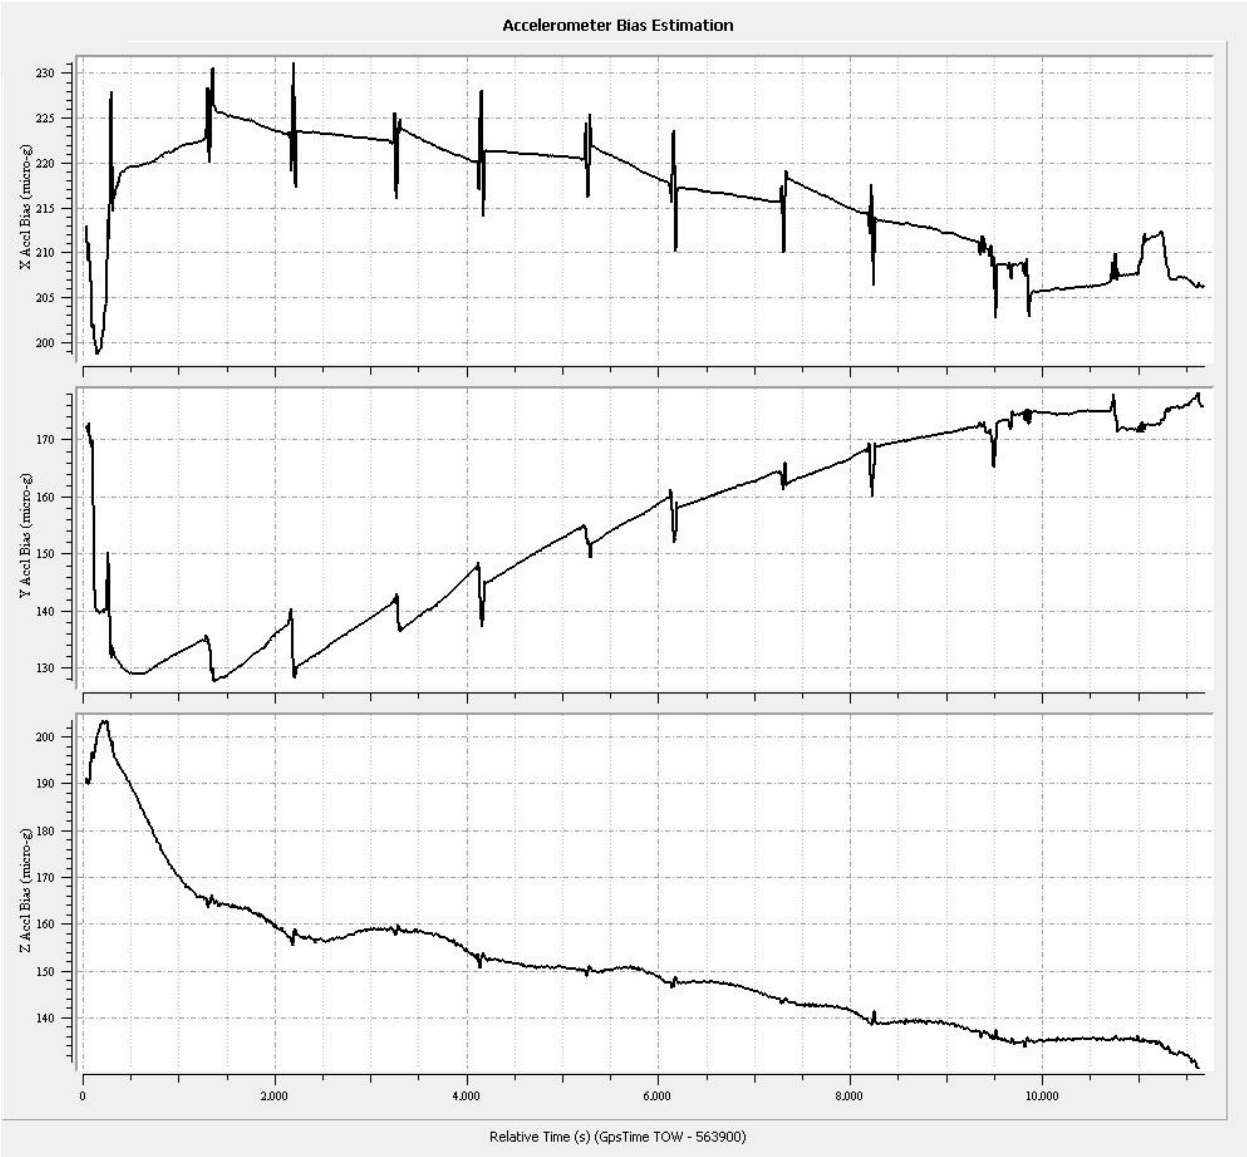

Figure 7: Accelerometer Bias Estimation