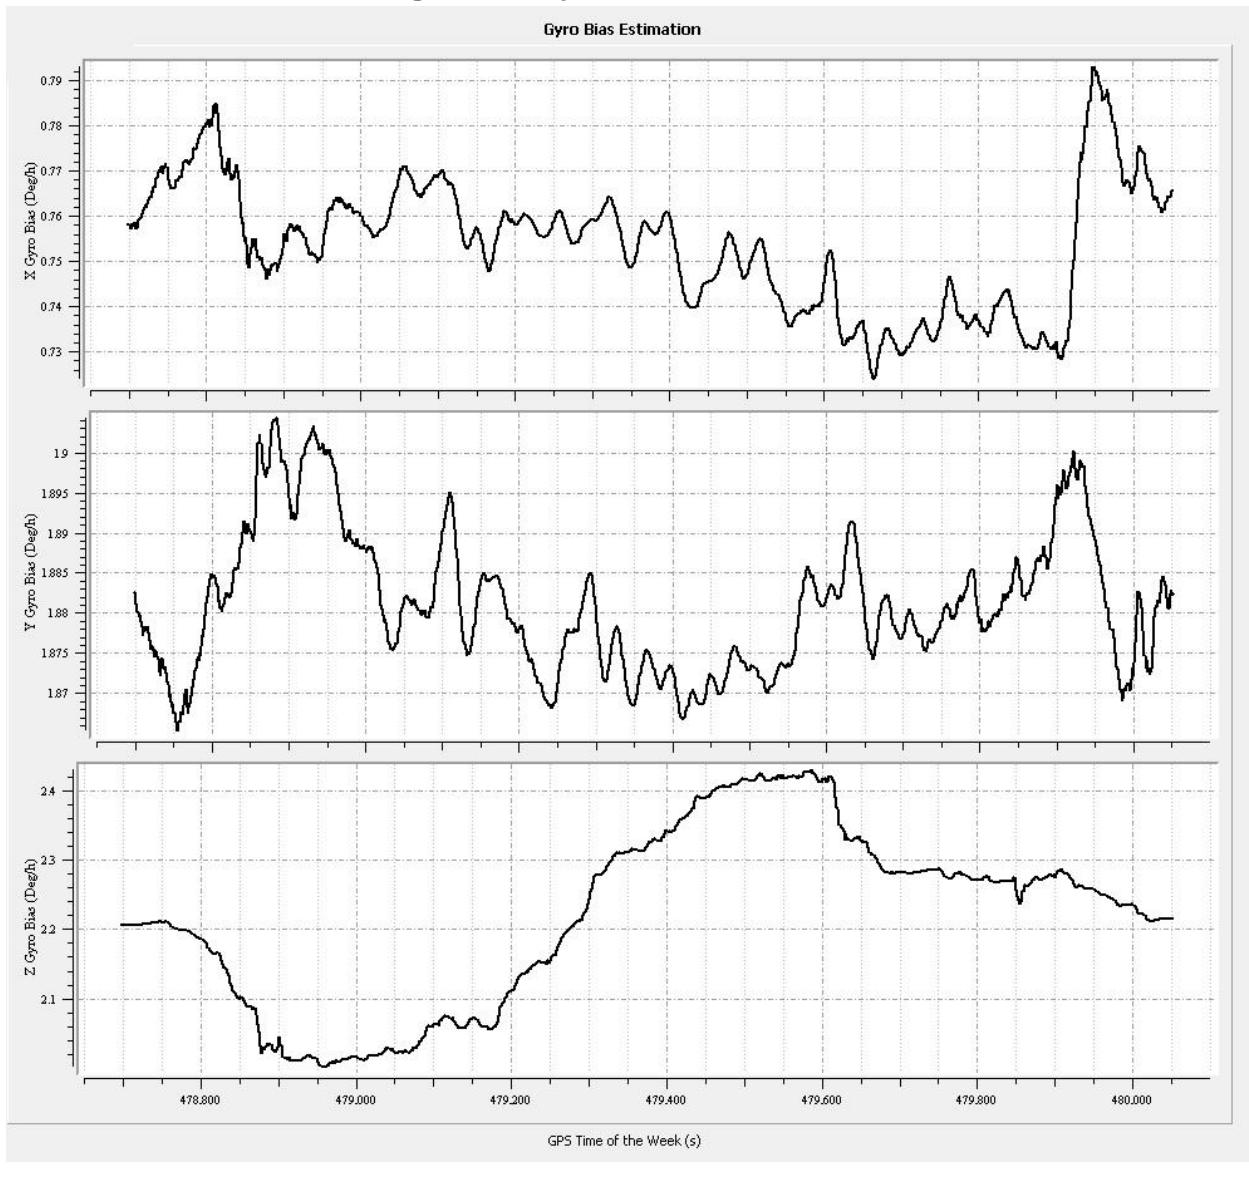

Figure 9: Gyro Bias Estimation

Output Results for JD13062_1