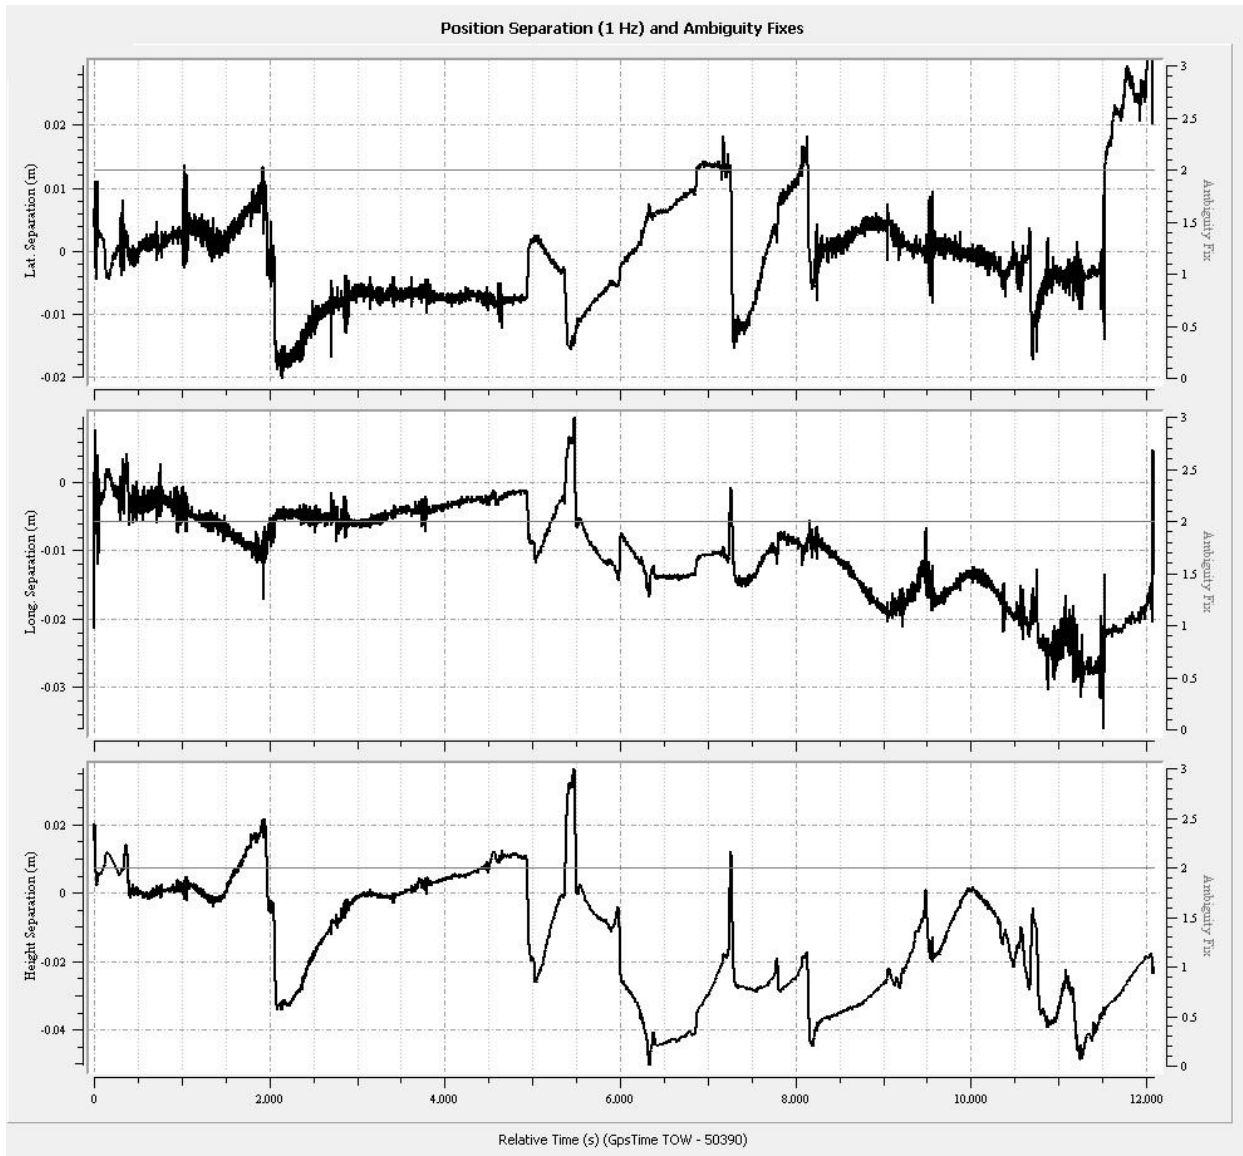

Figure 4: Forward/Reverse or Combined Separation Plot