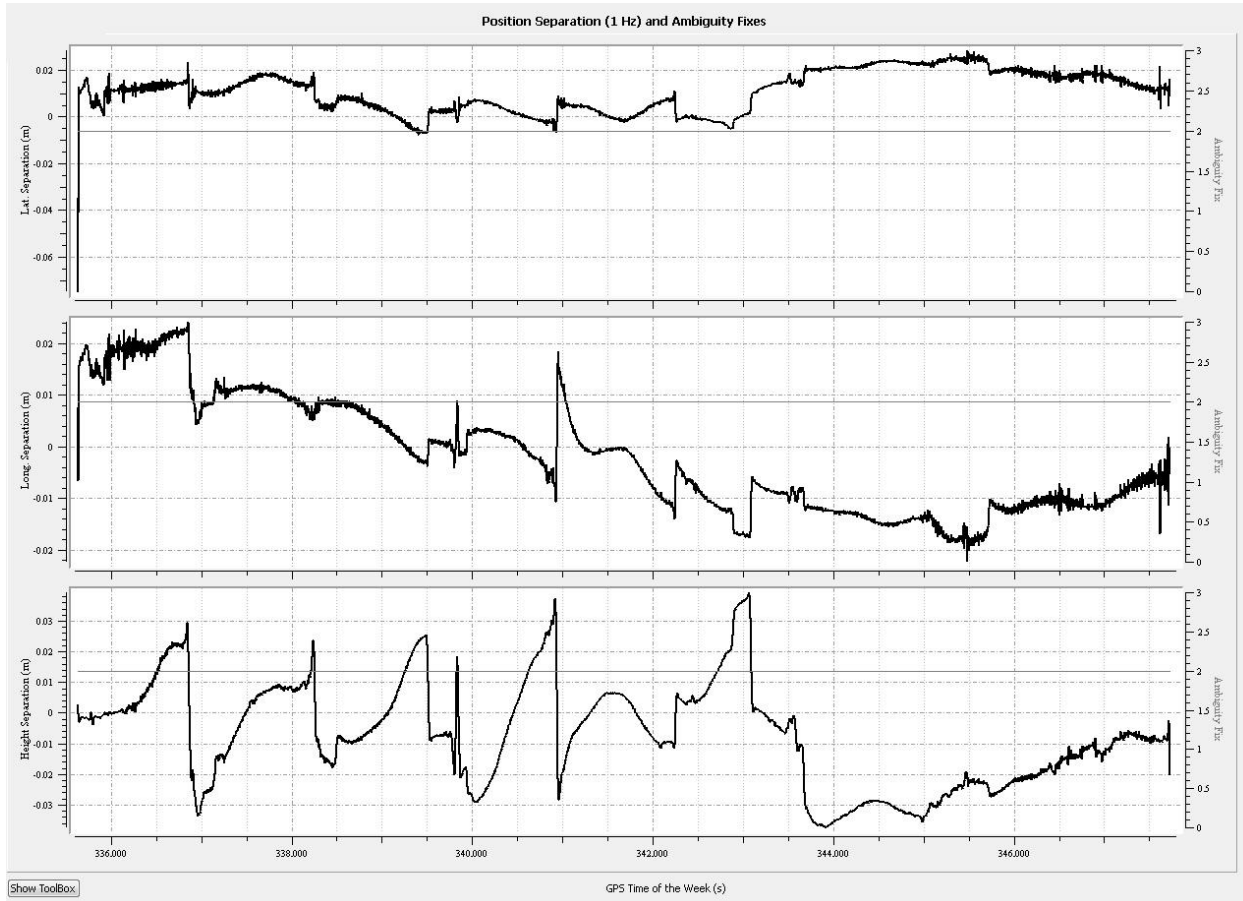

Figure 4: Forward/Reverse or Combined Separation Plot