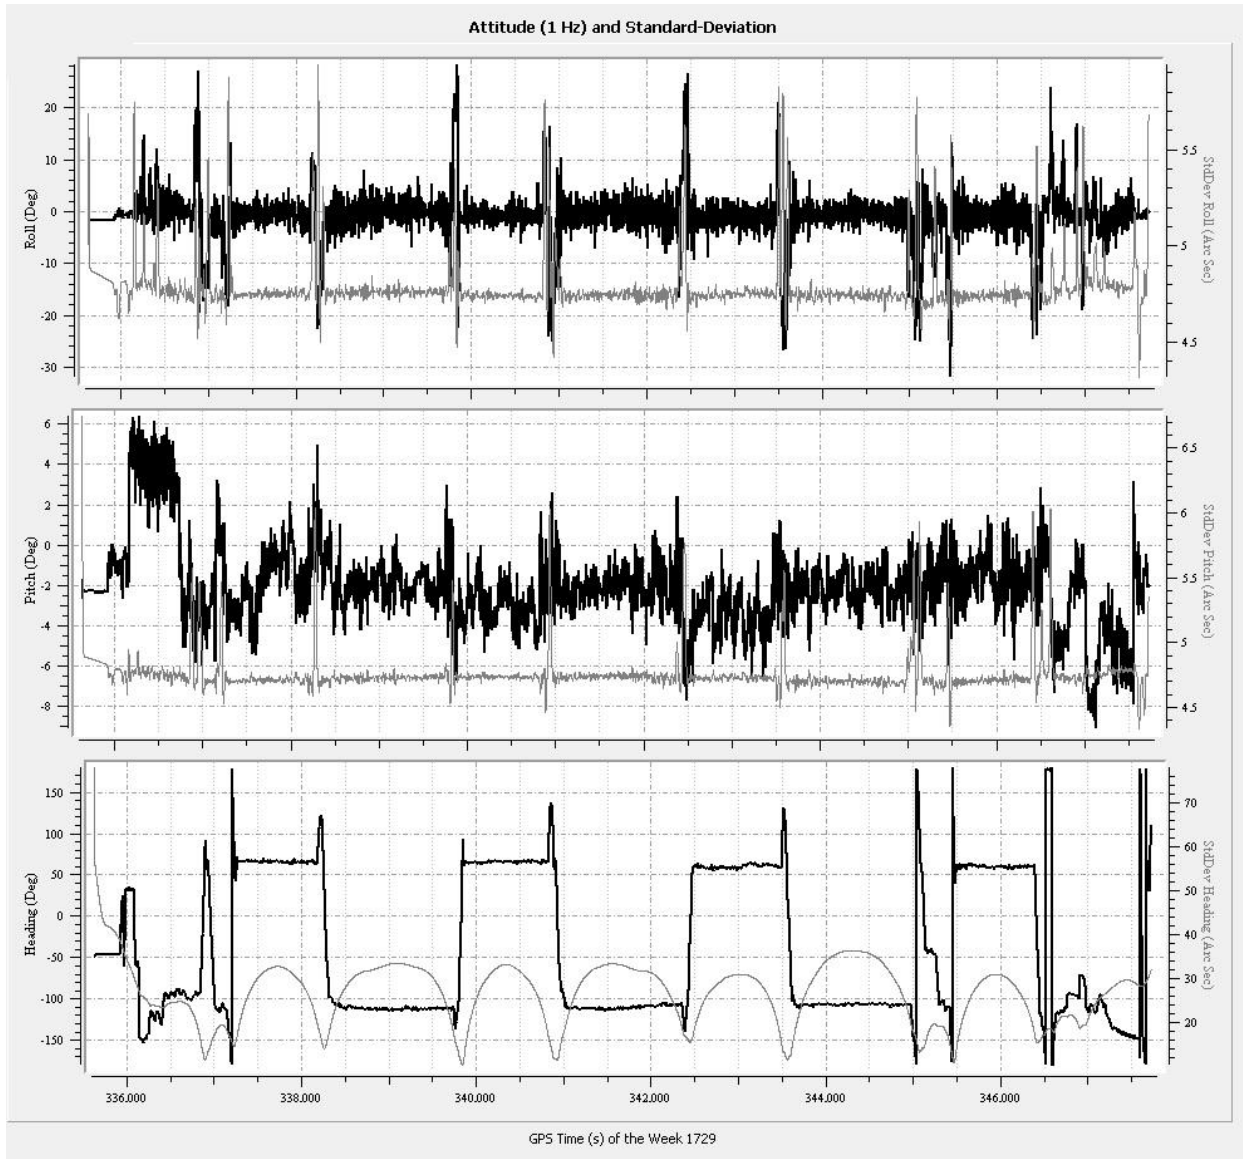

Figure 5: Attitude and Standard Deviation