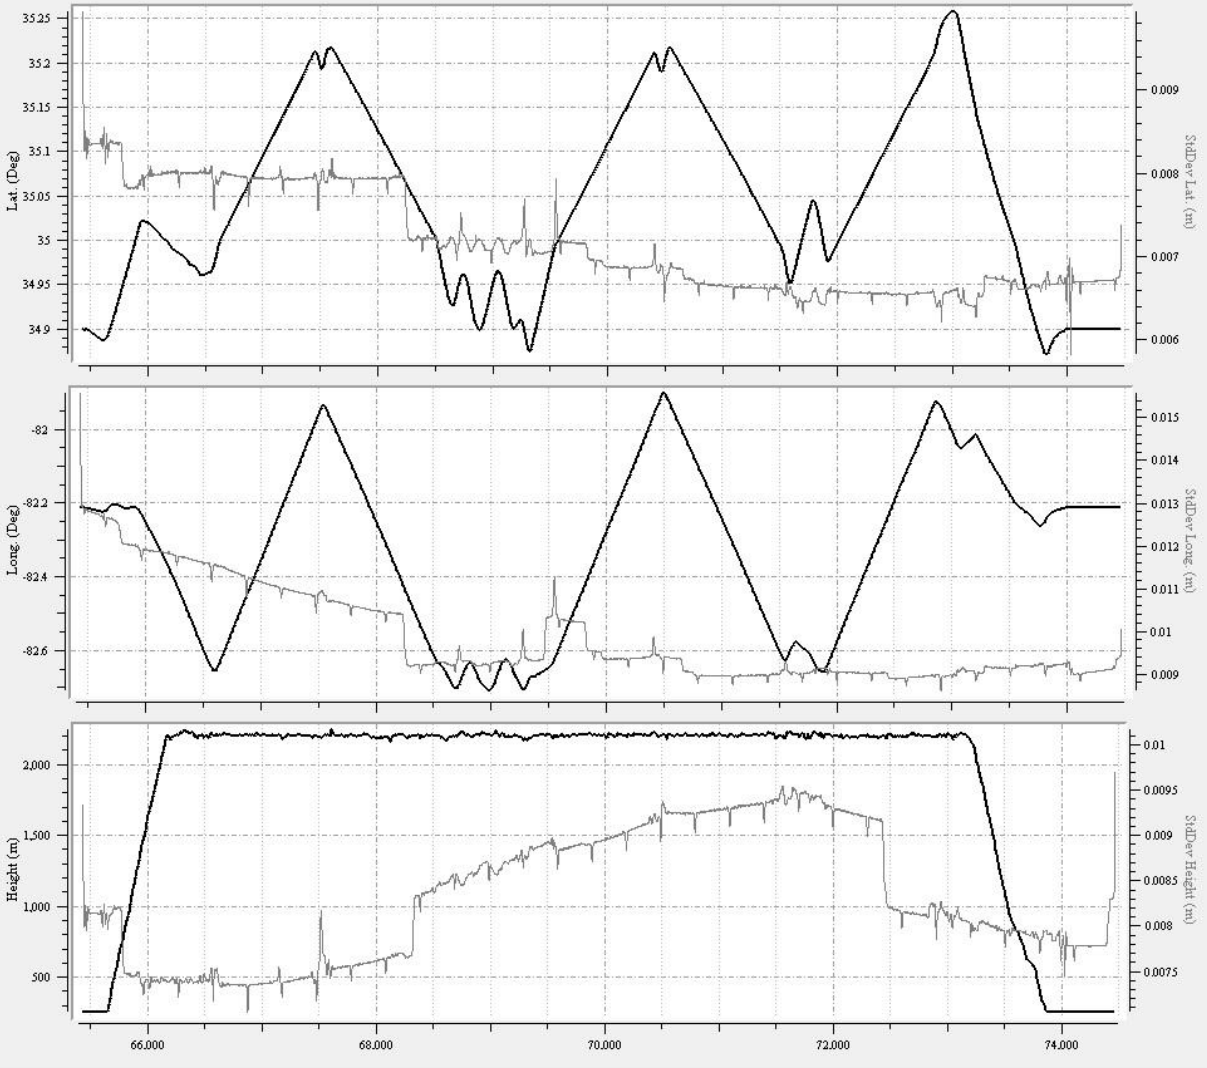

Position (1 Hz) and Standard-Deviation

GPS Time (s) of the Week 1730