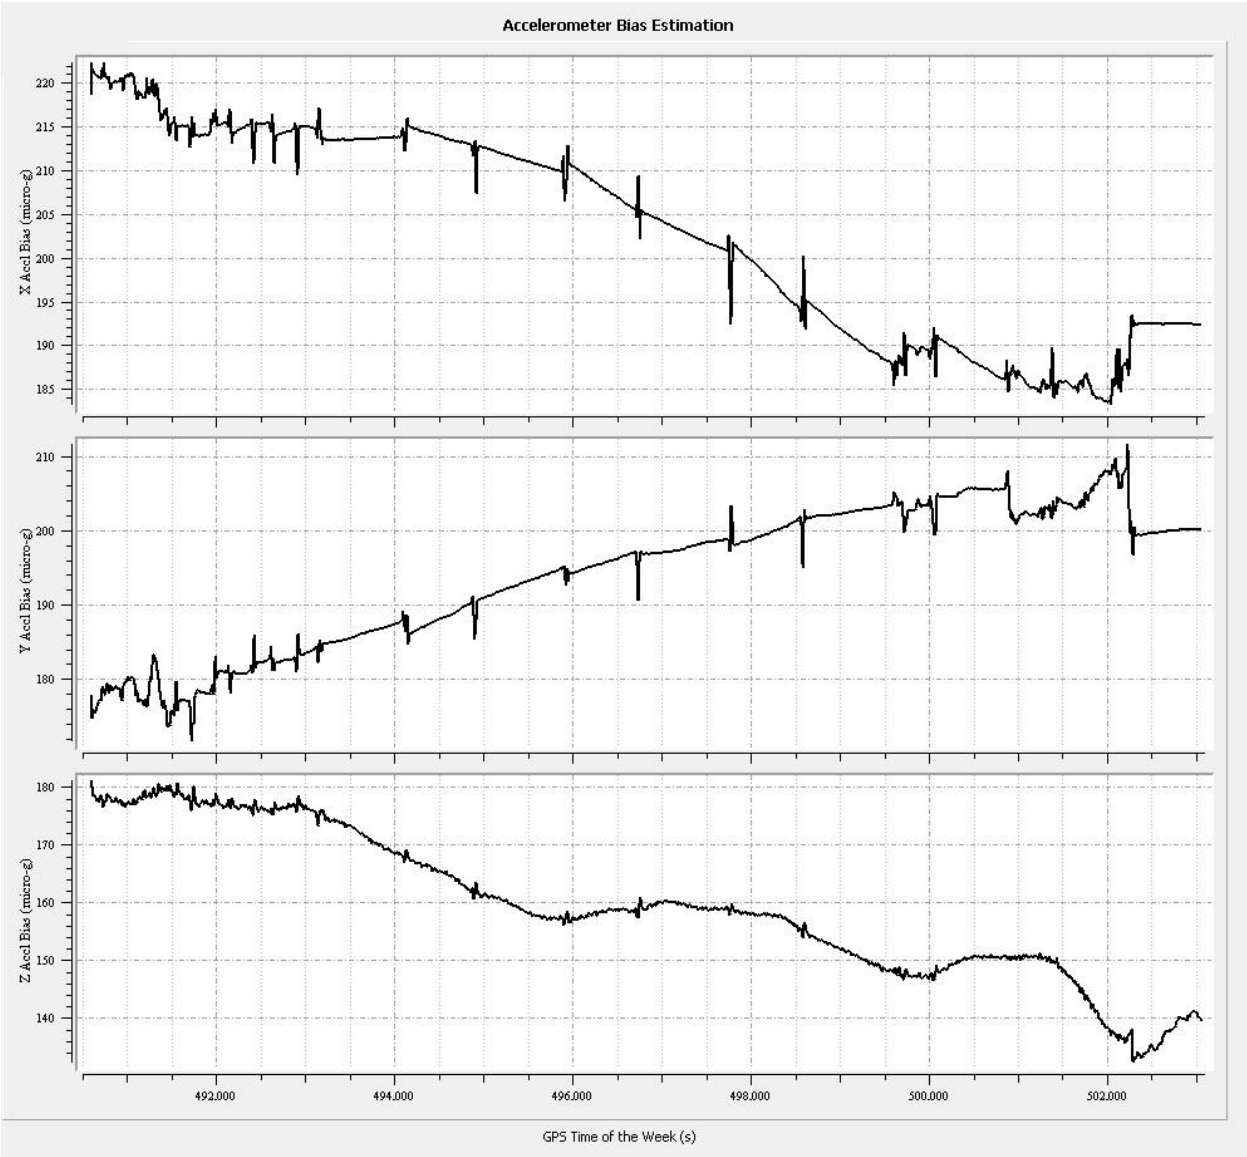

Figure 7: Accelerometer Bias Estimation