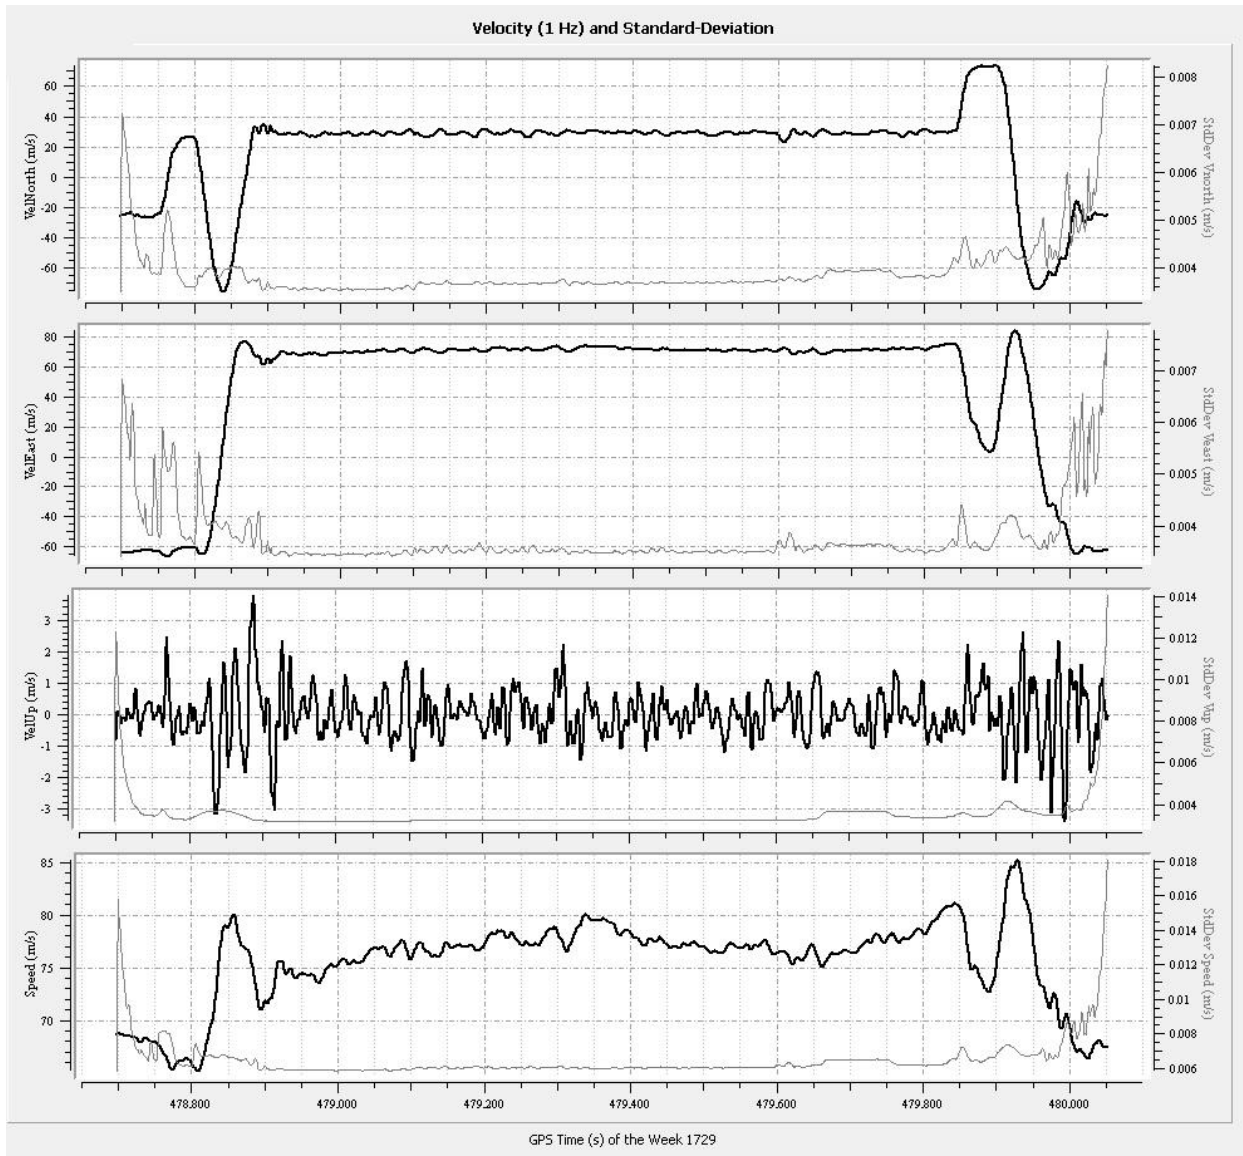

Figure 3: Velocity and Standard Deviation