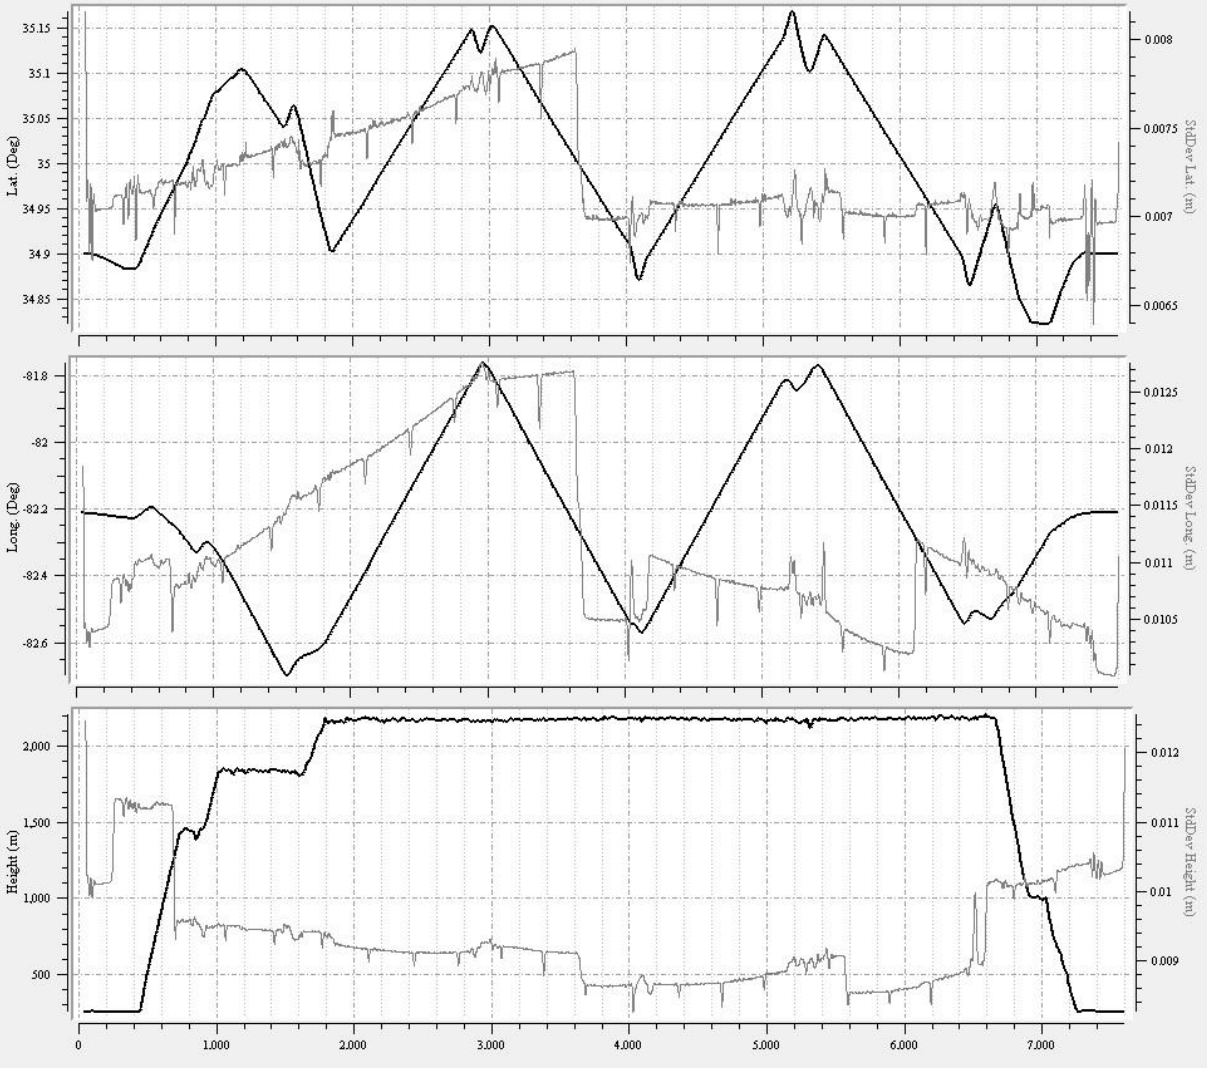

Position (1 Hz) and Standard-Deviation

Relative Time (s) (GpsTime TOW - 396500, GP5 Week: 1730)