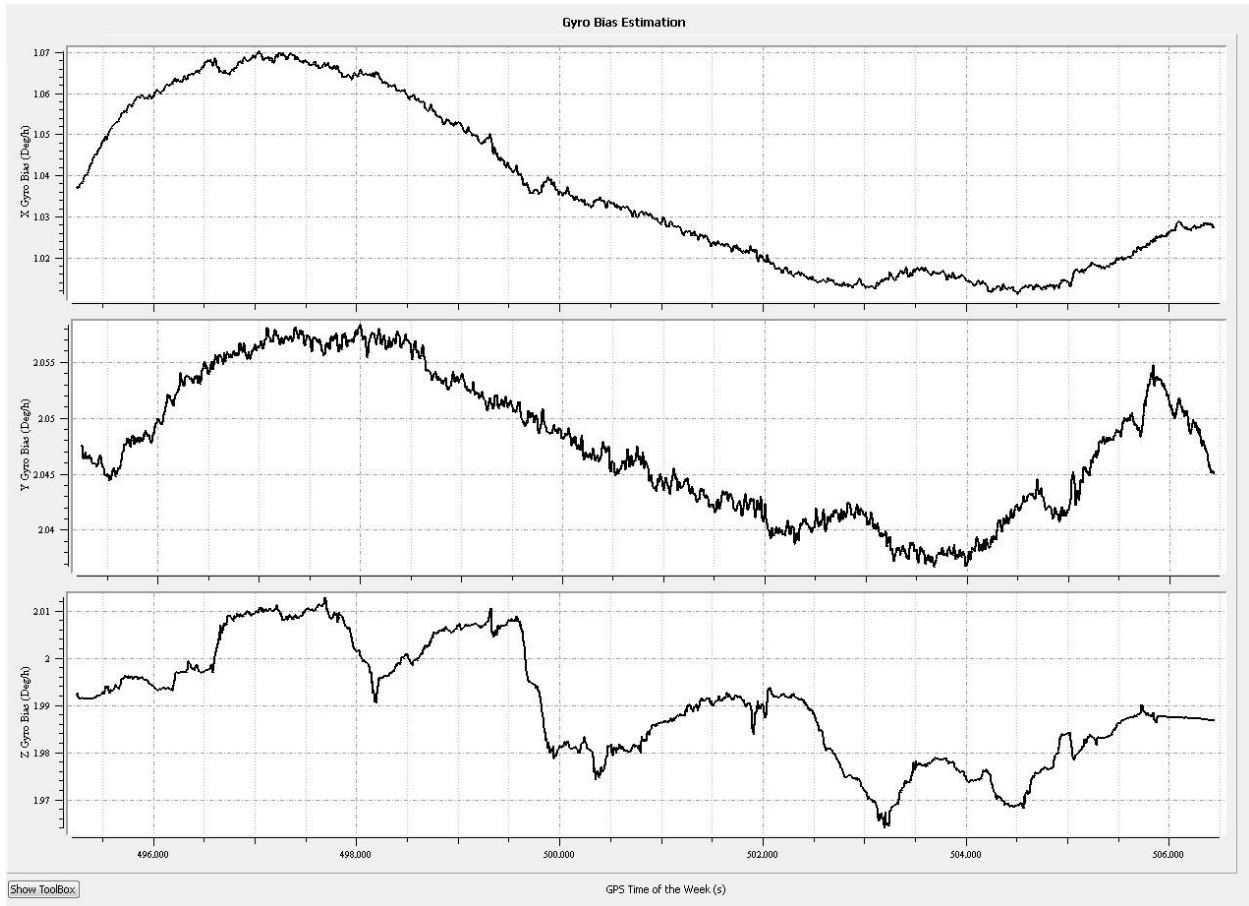

Figure 9: Gyro Bias Estimation

Output Results for JD13068_1