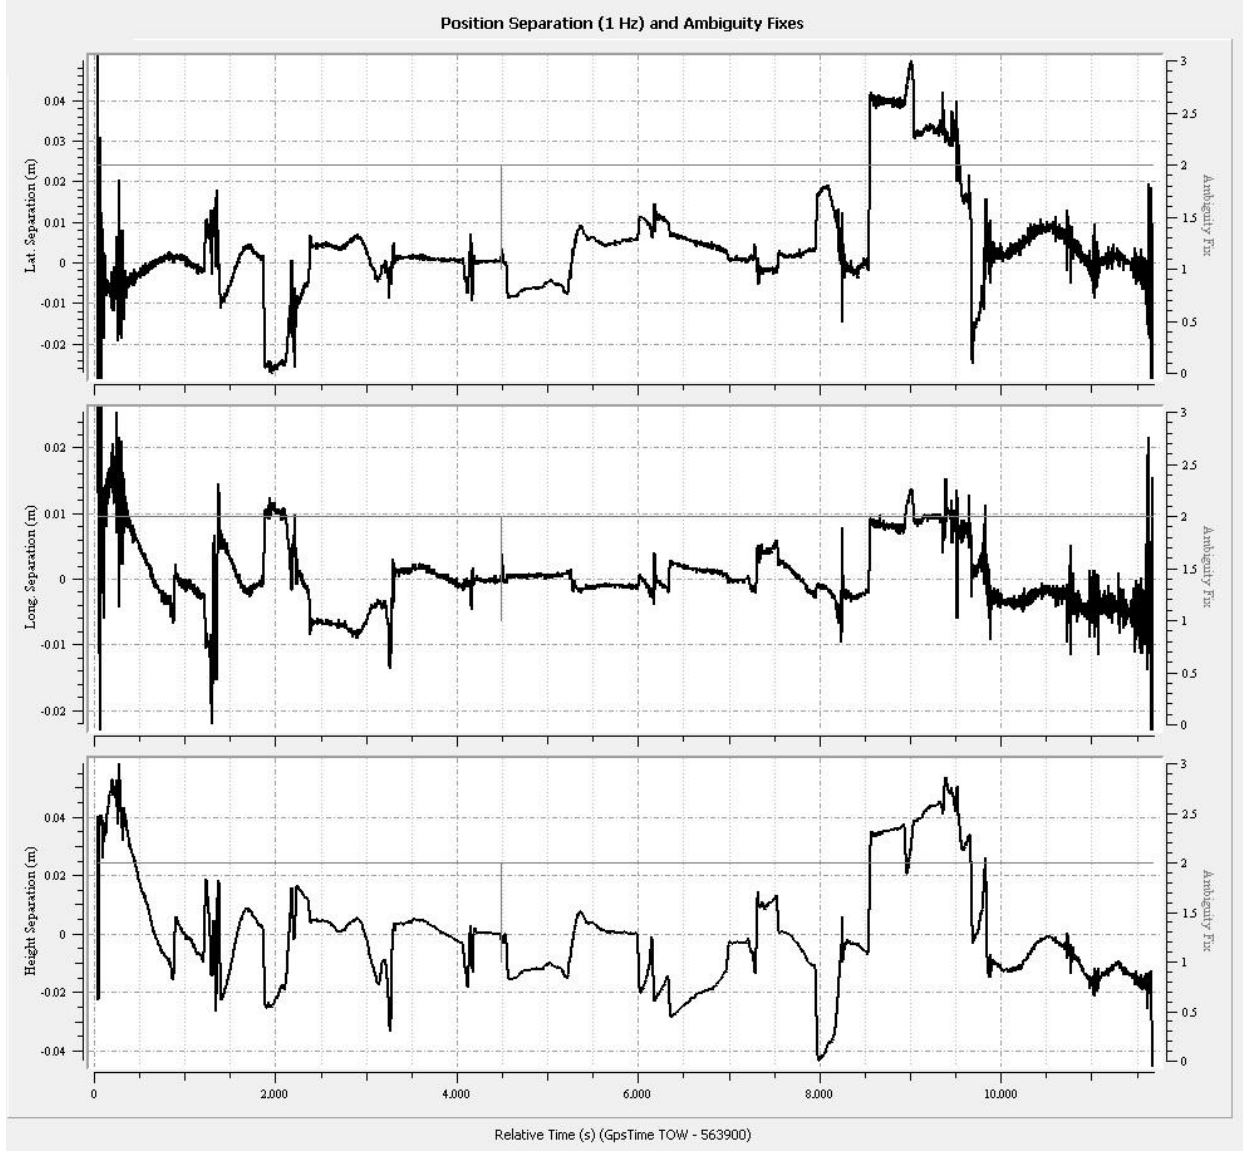

Position (1 Hz) and Standard-Deviation

Relative Time (s) (GpsTime TOW - 563900, GP5 Week: 1731)

Figure 3: Velocity and Standard Deviation

Figure 4: Forward/Reverse or Combined Separation Plot

Figure 5: Attitude and Standard Deviation