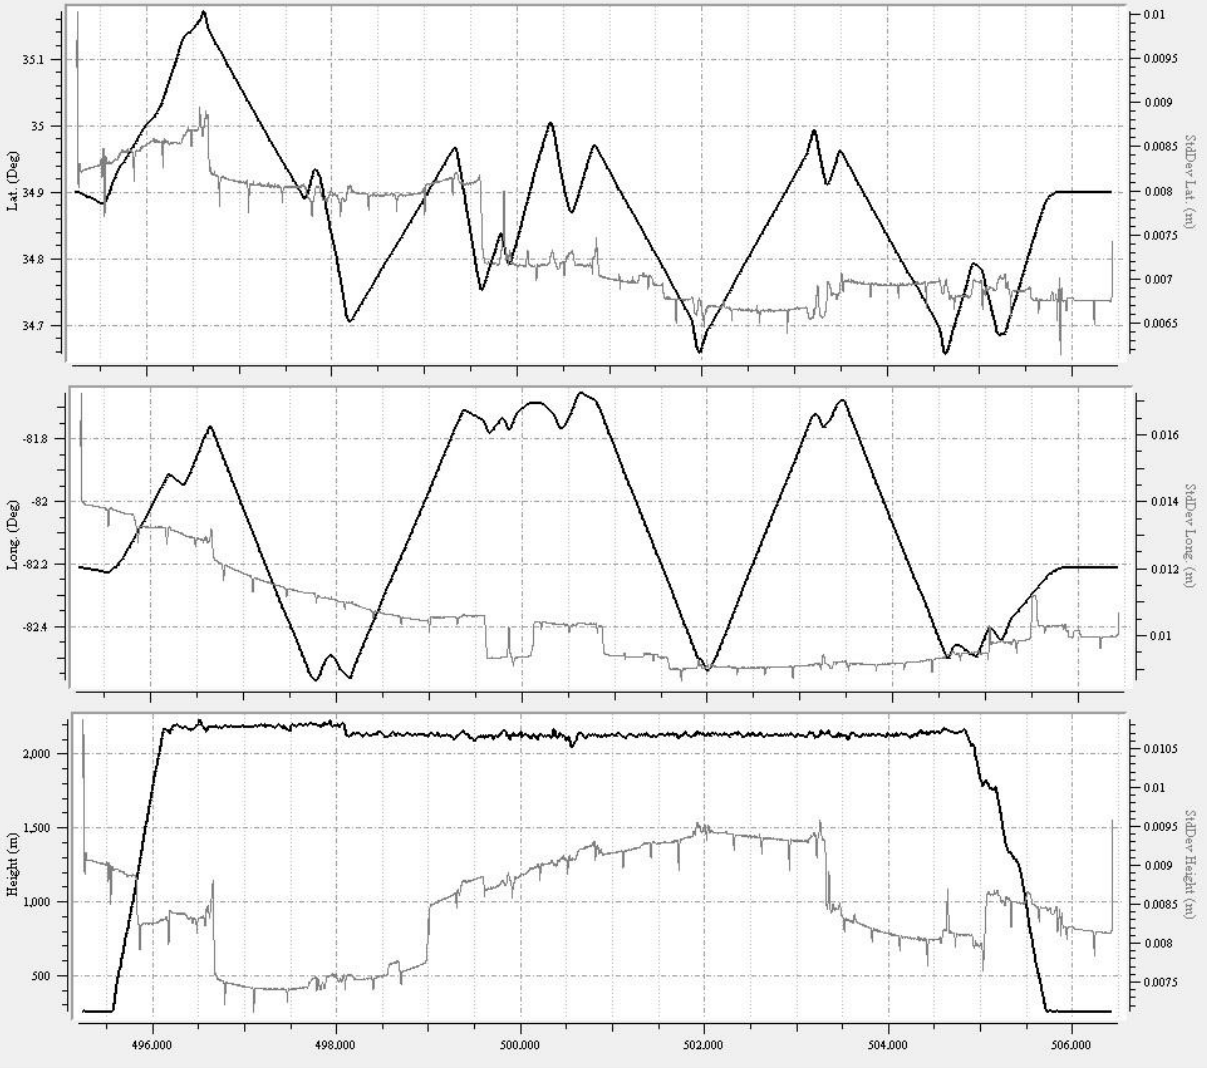

Position (1 Hz) and Standard-Deviation

GPS Time (s) of the Week 1730