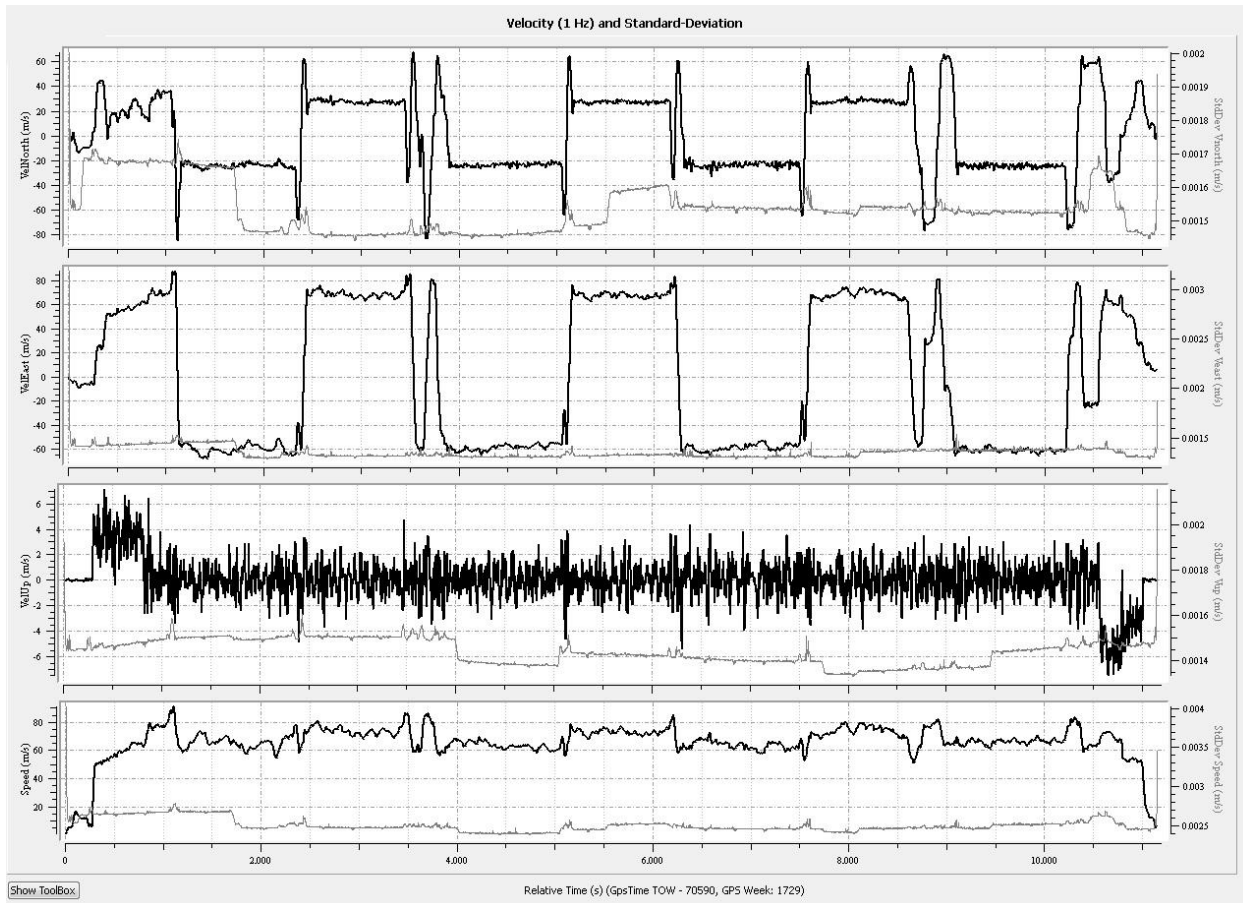

Figure 3: Velocity and Standard Deviation