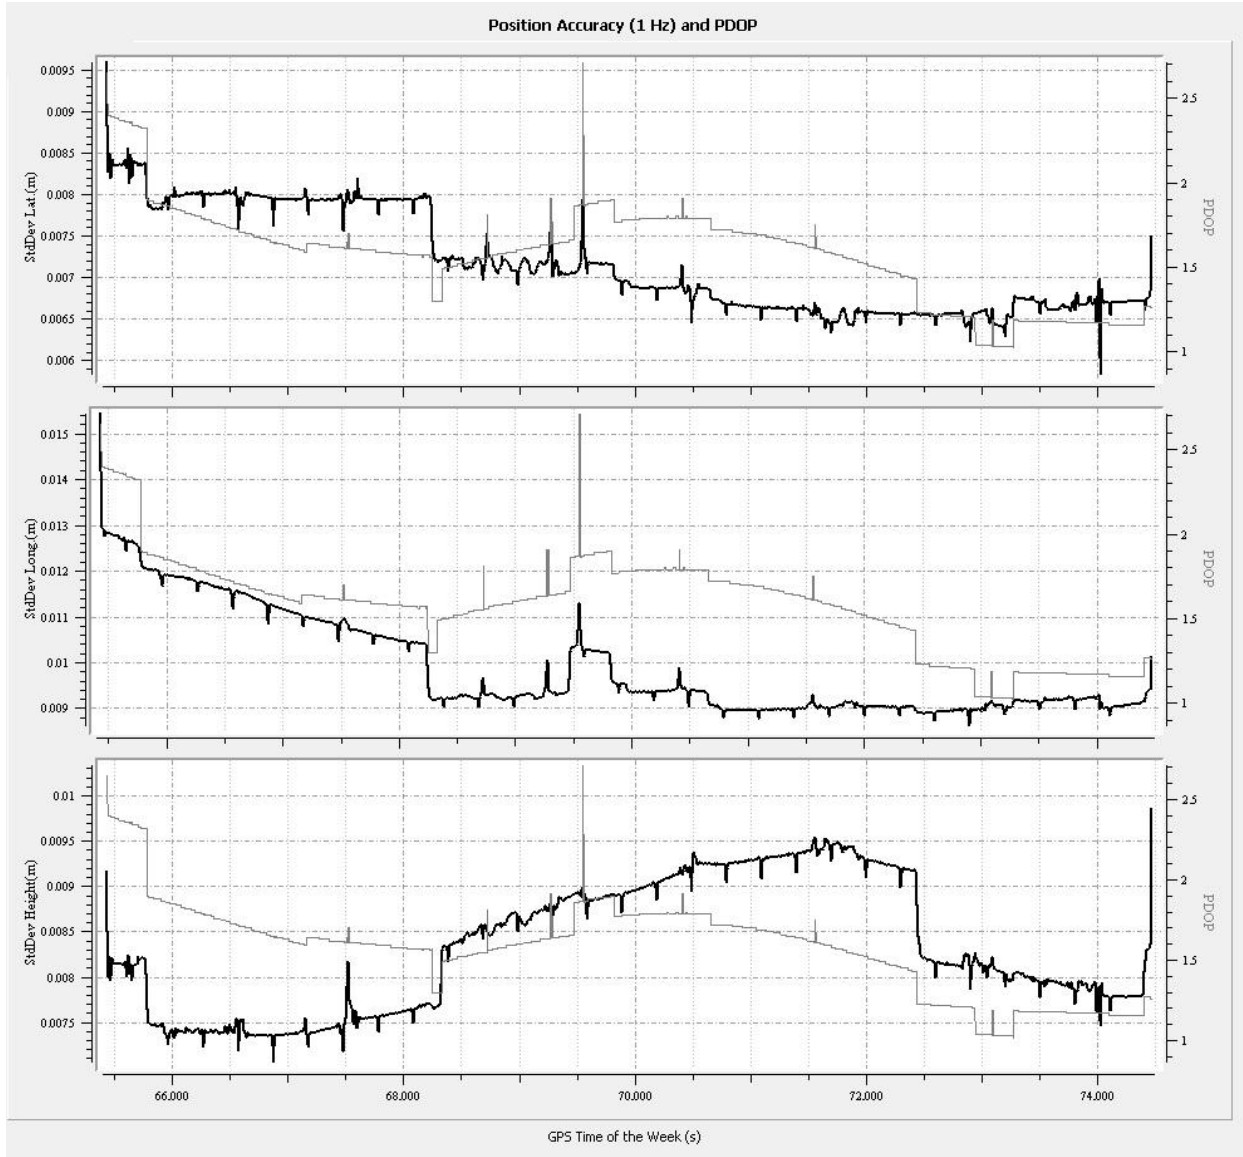

Figure 6: Position Accuracy and PDOP