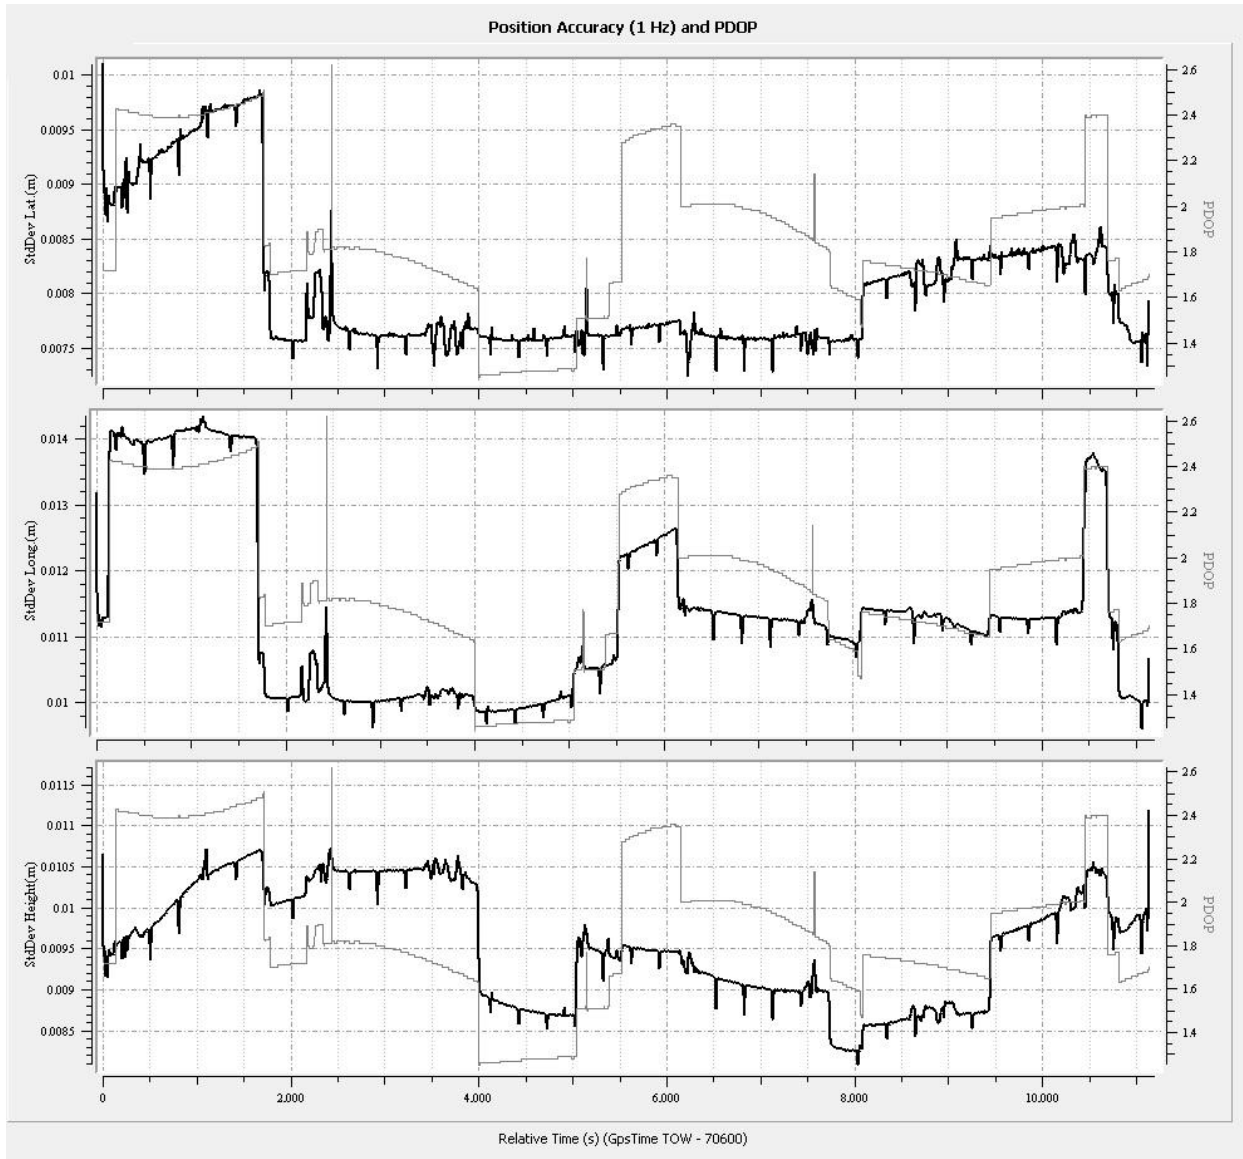

Figure 6: Position Accuracy and PDOP