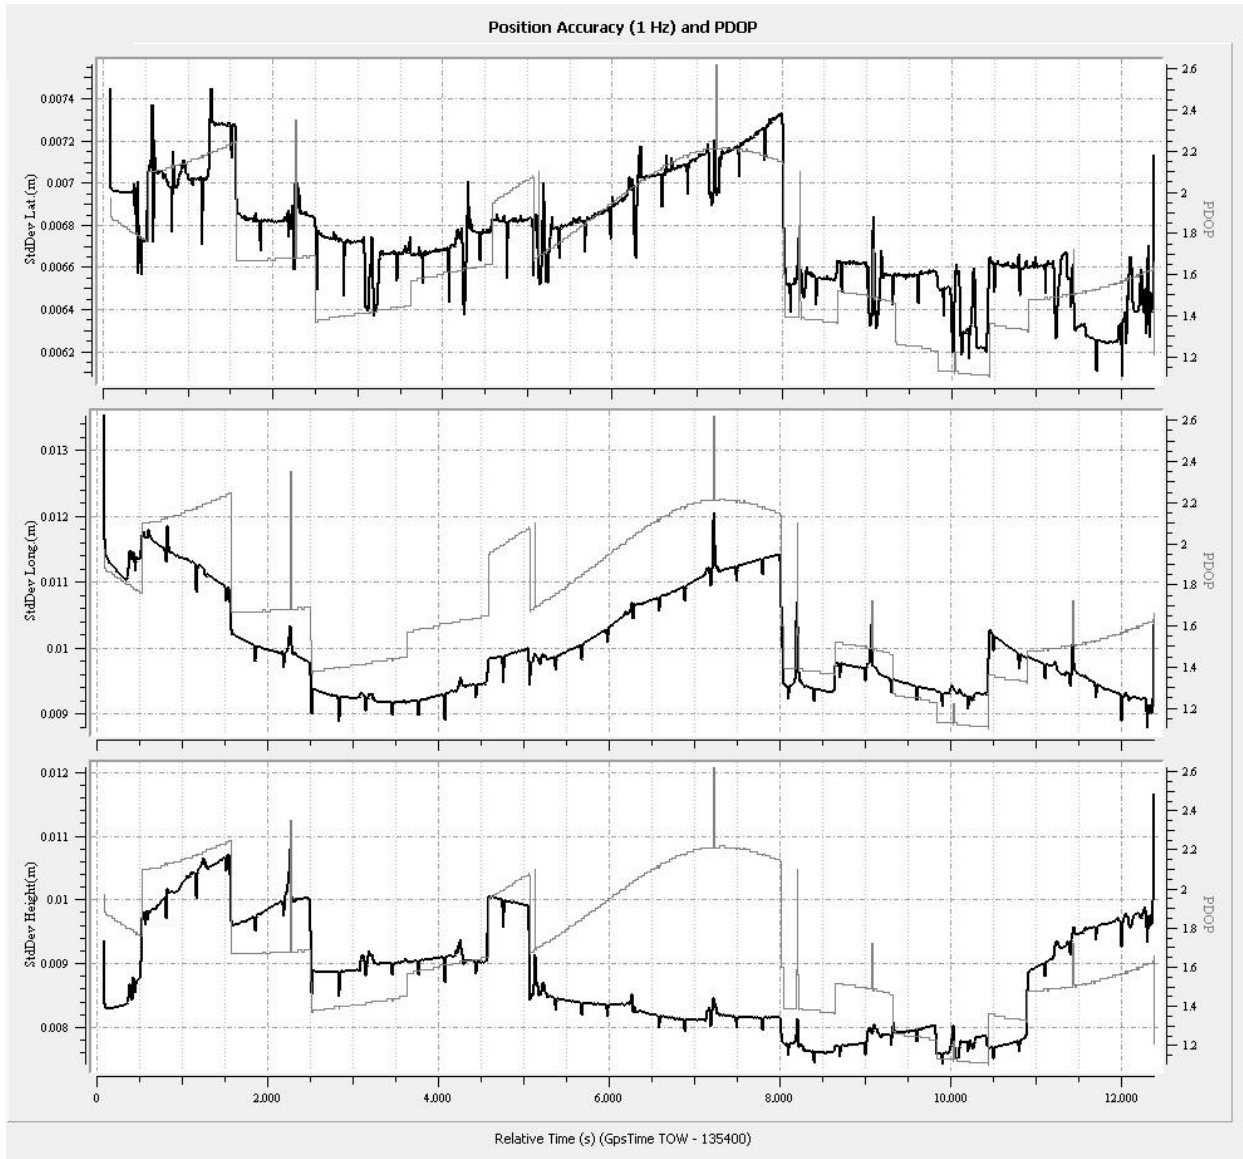

Figure 6: Position Accuracy and PDOP