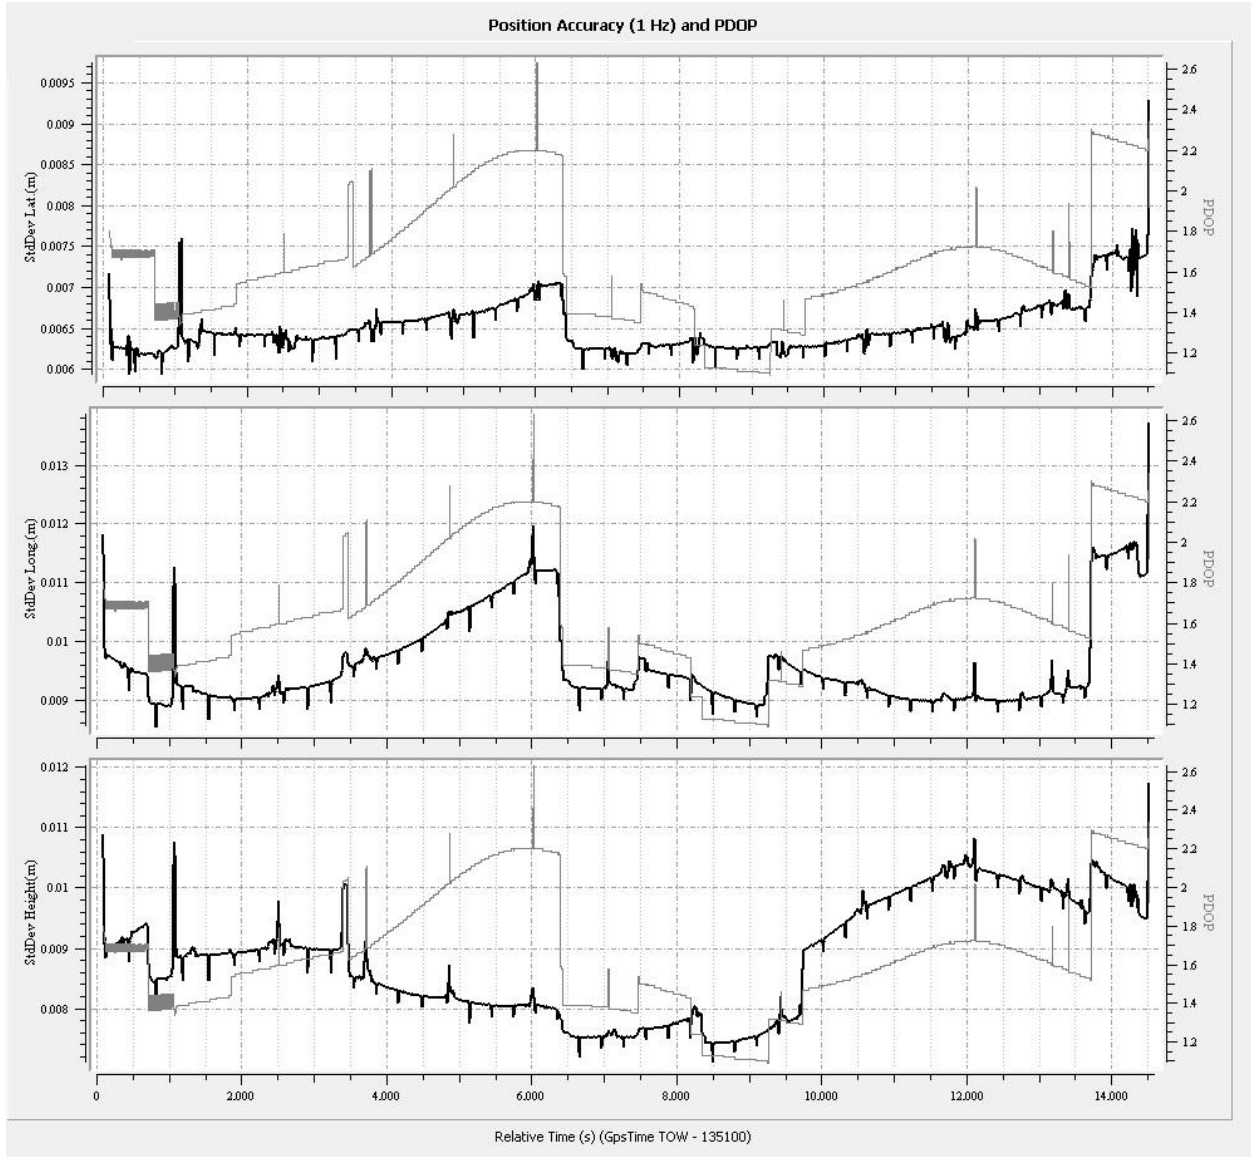

Figure 6: Position Accuracy and PDOP