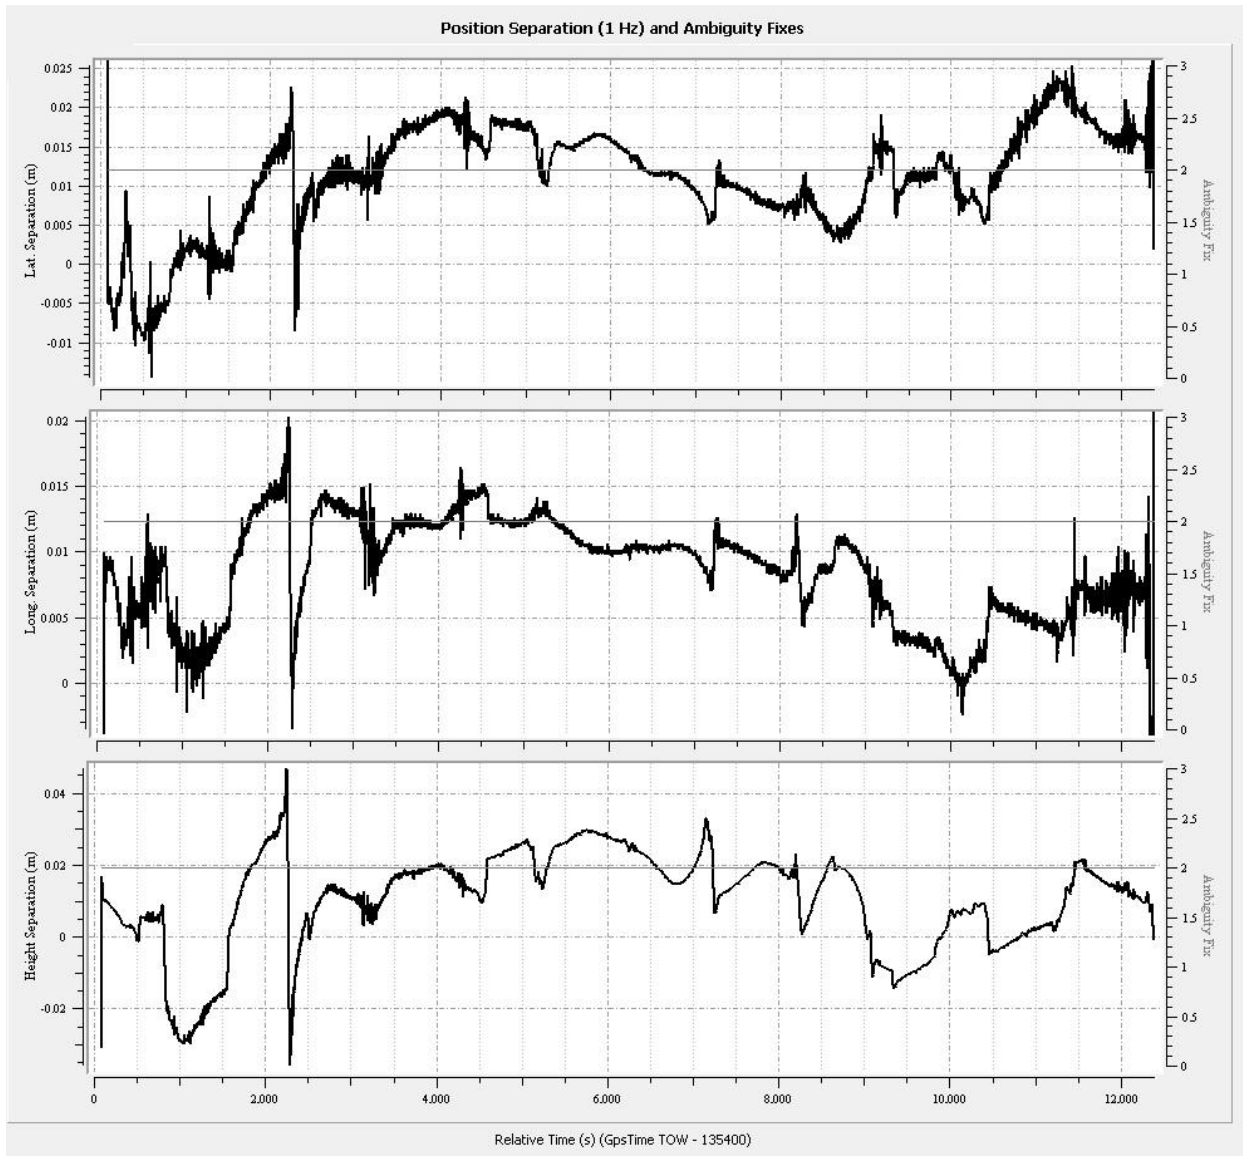

Figure 4: Forward/Reverse or Combined Separation Plot