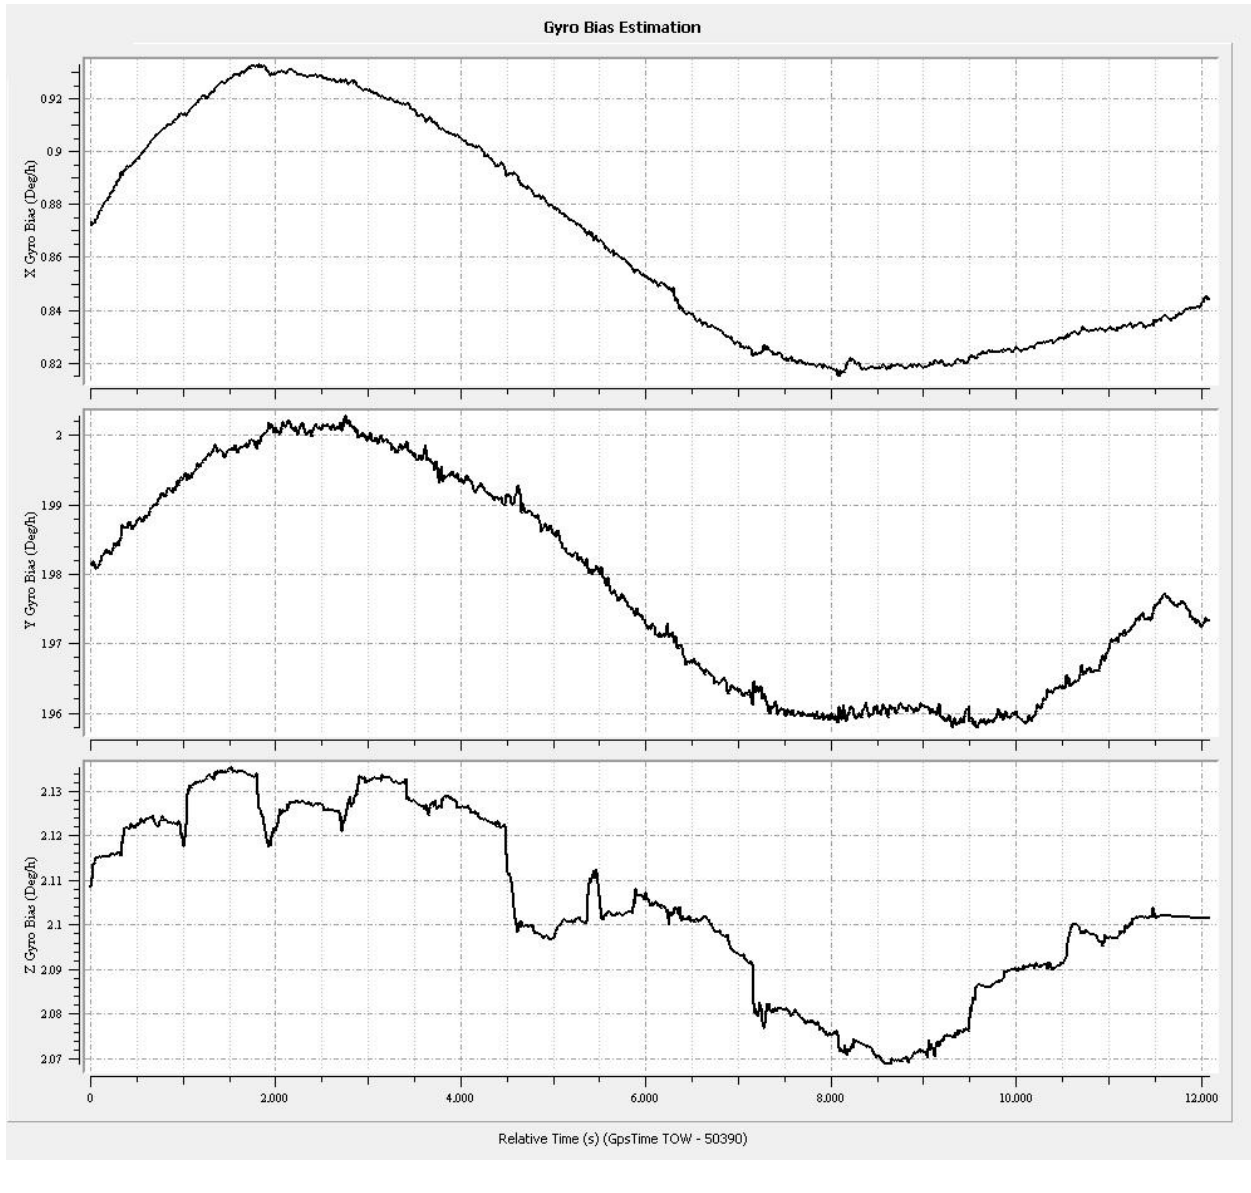

Figure 9: Gyro Bias Estimation

Output Results for JD13062_2