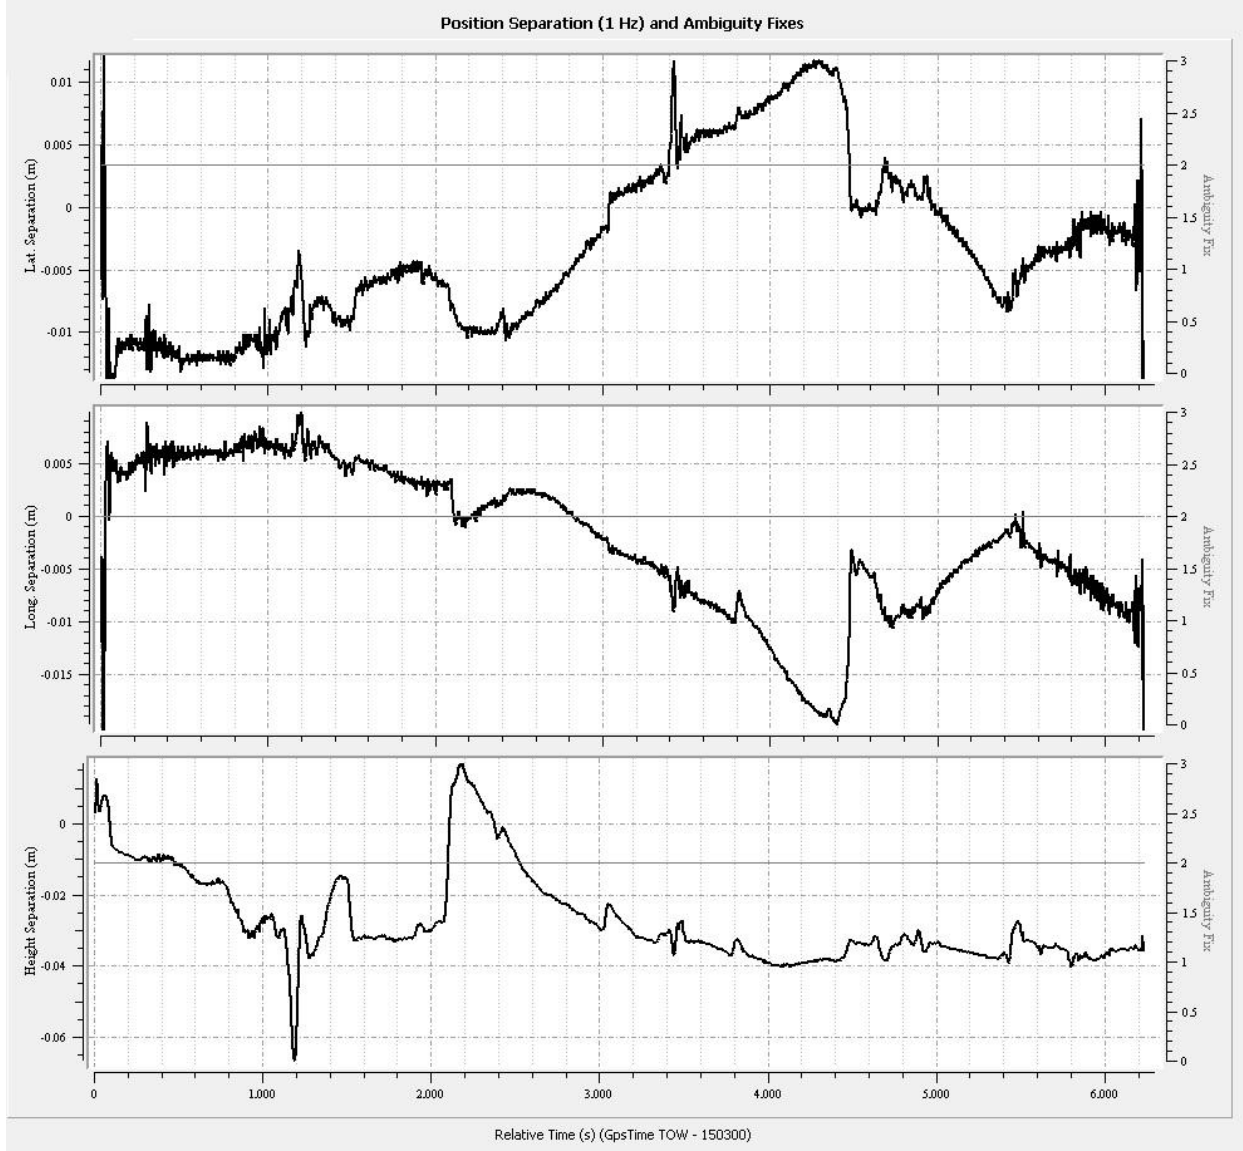

Figure 4: Forward/Reverse or Combined Separation Plot