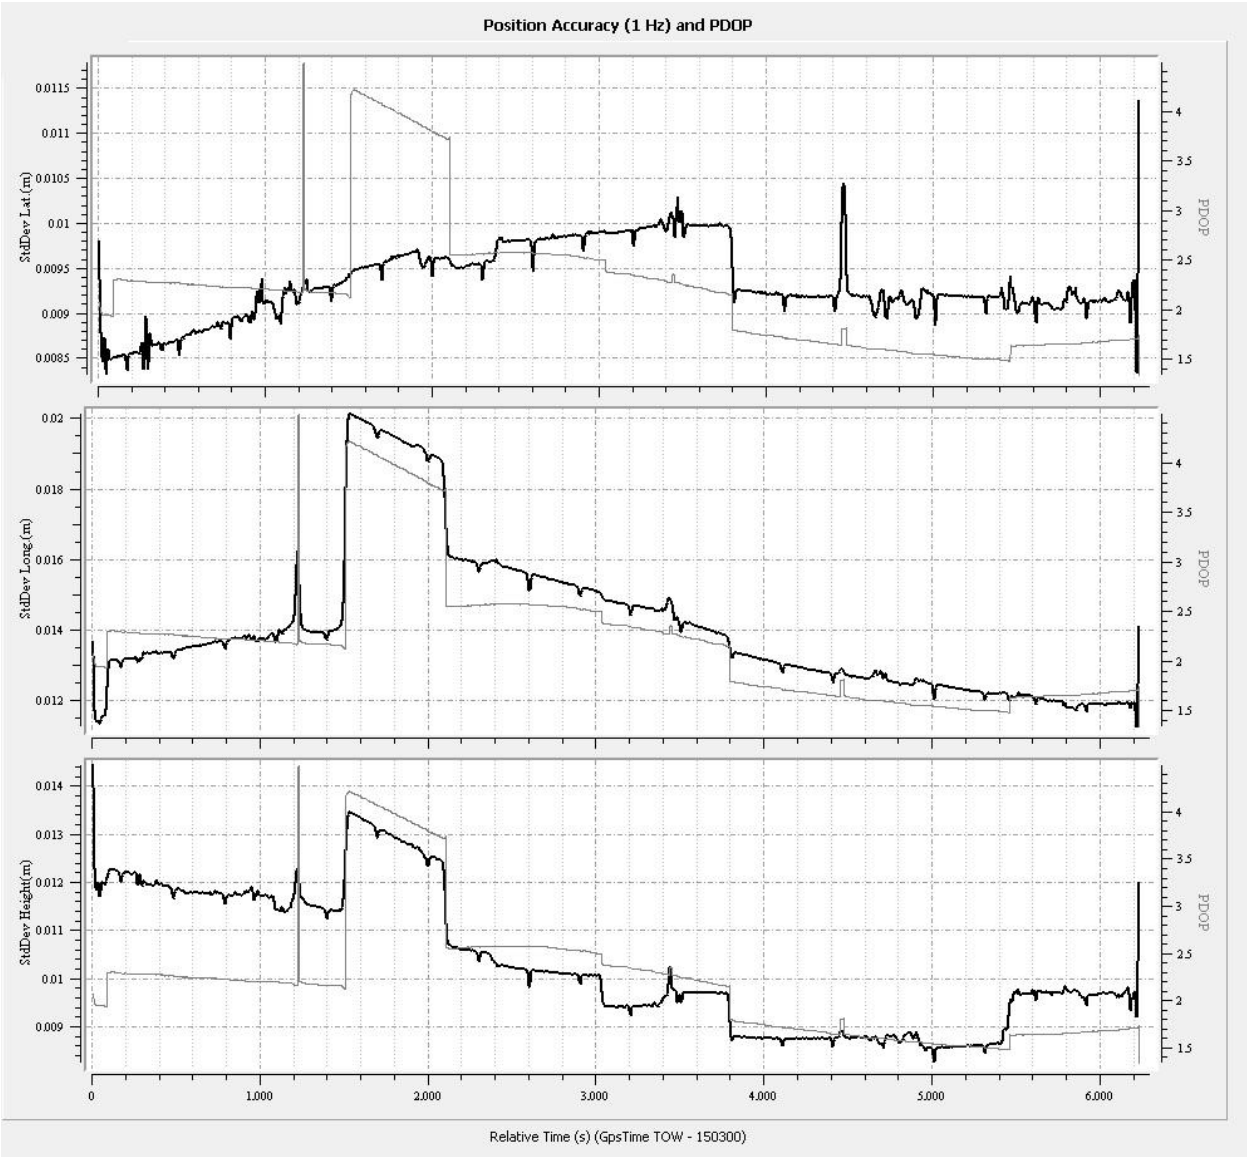

Figure 6: Position Accuracy and PDOP