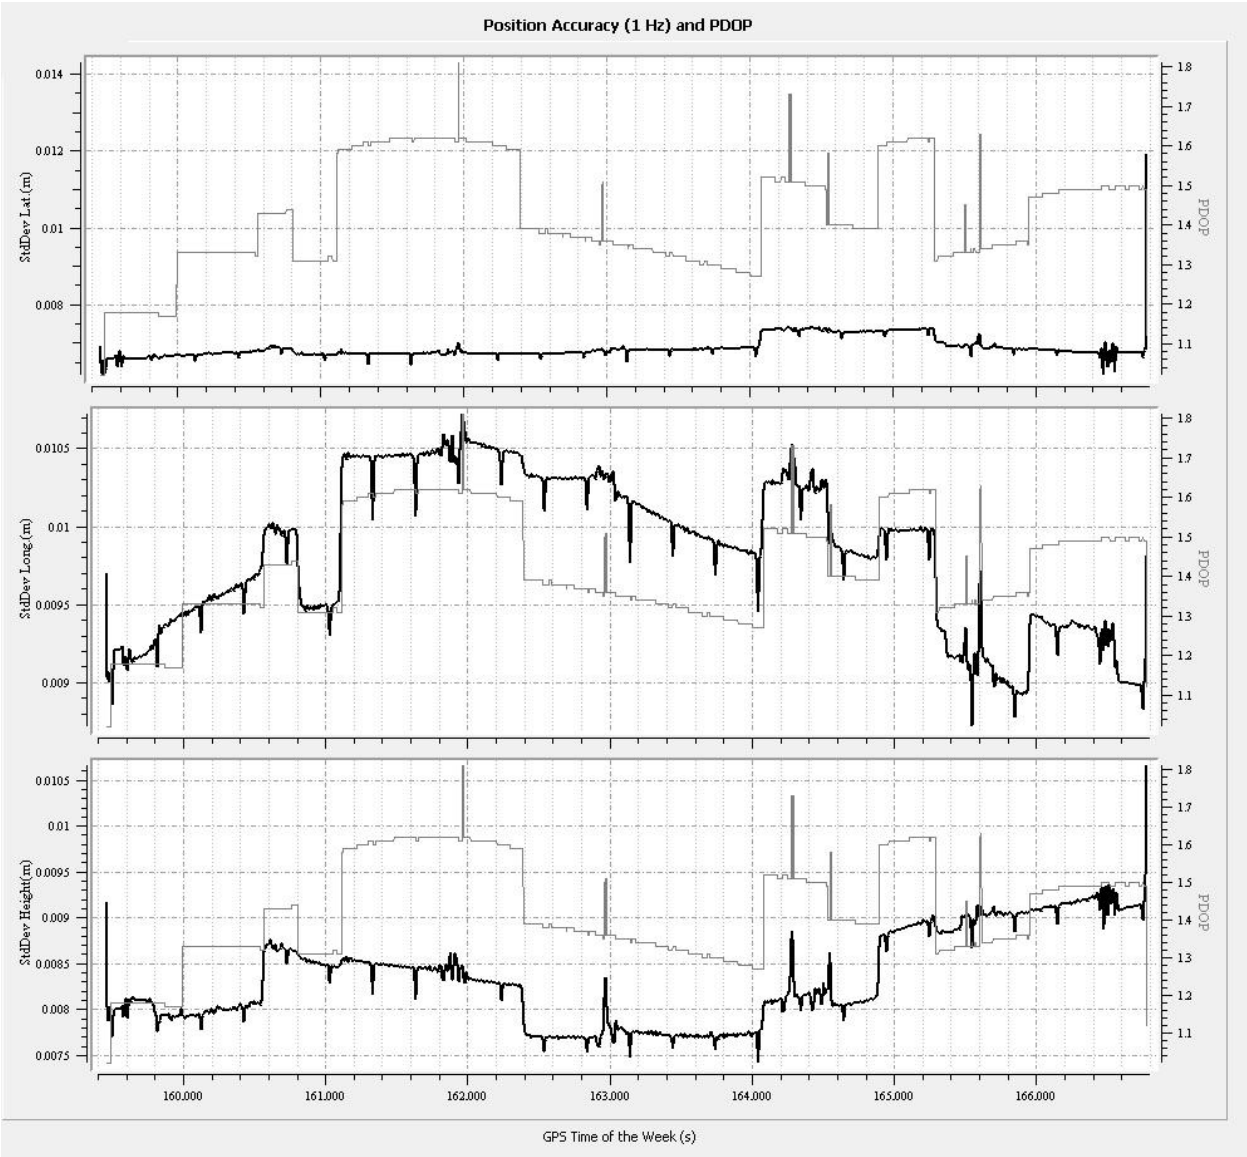

Figure 6: Position Accuracy and PDOP