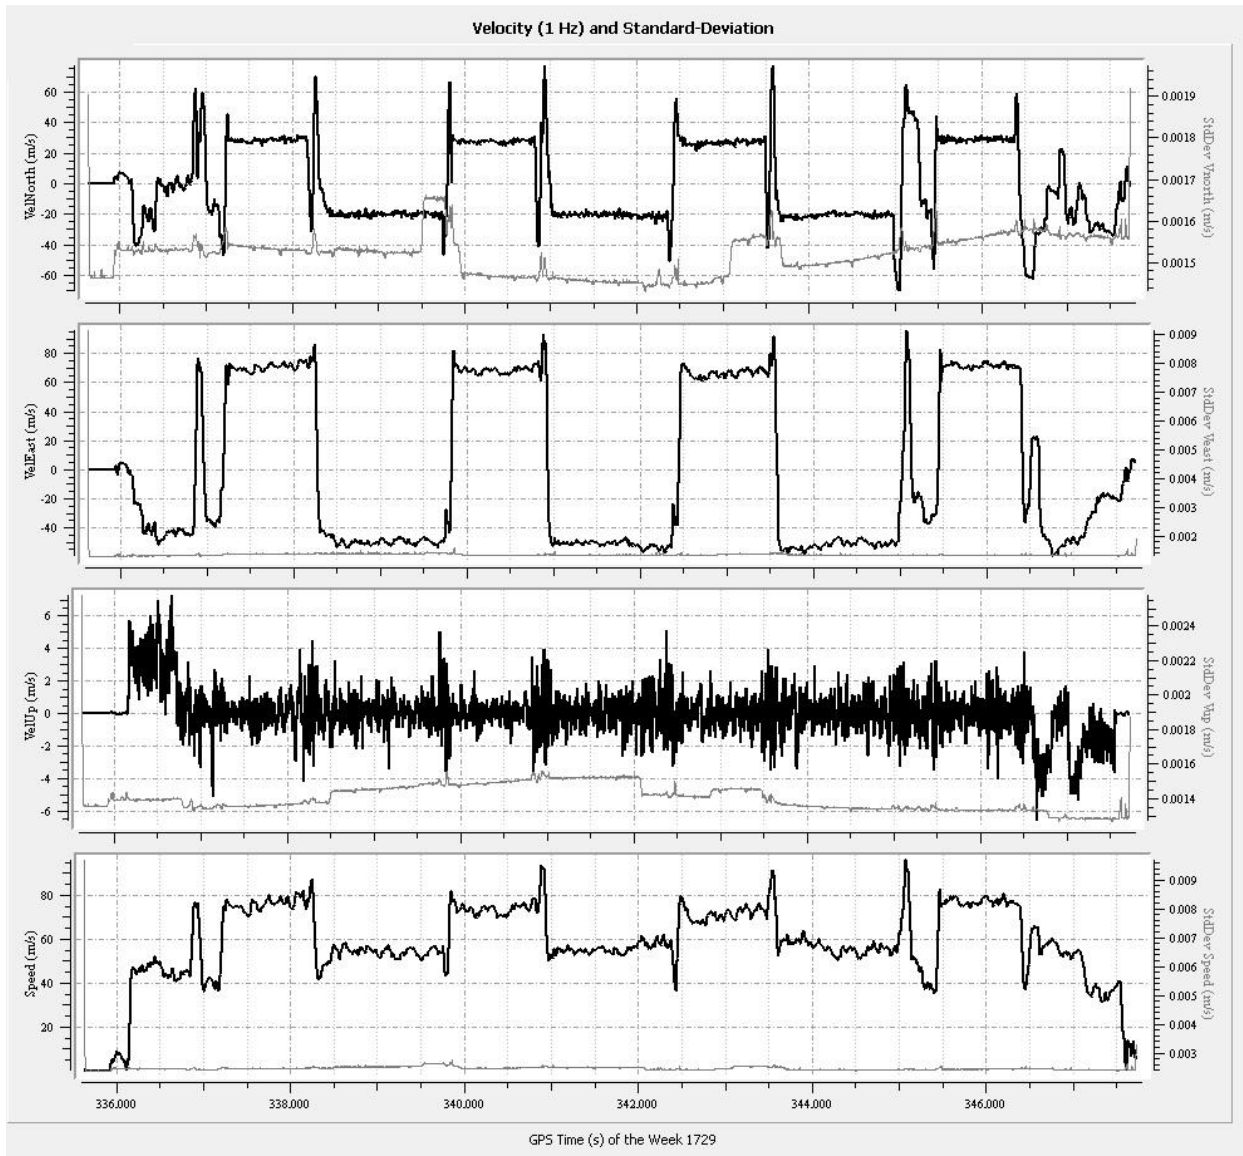

Figure 3: Velocity and Standard Deviation