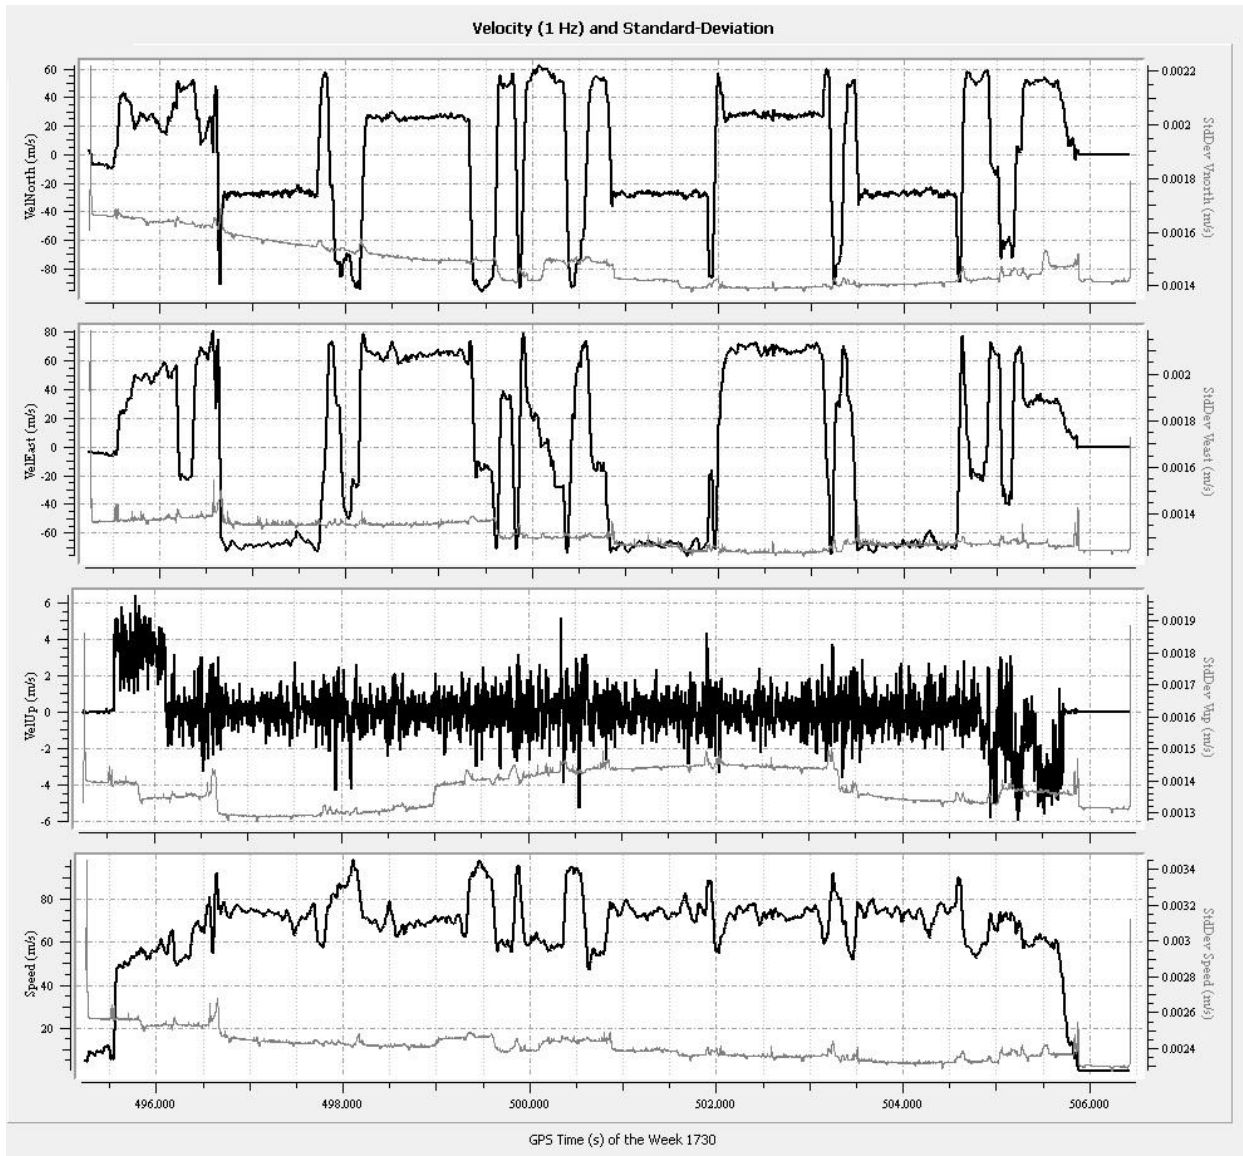

Figure 3: Velocity and Standard Deviation