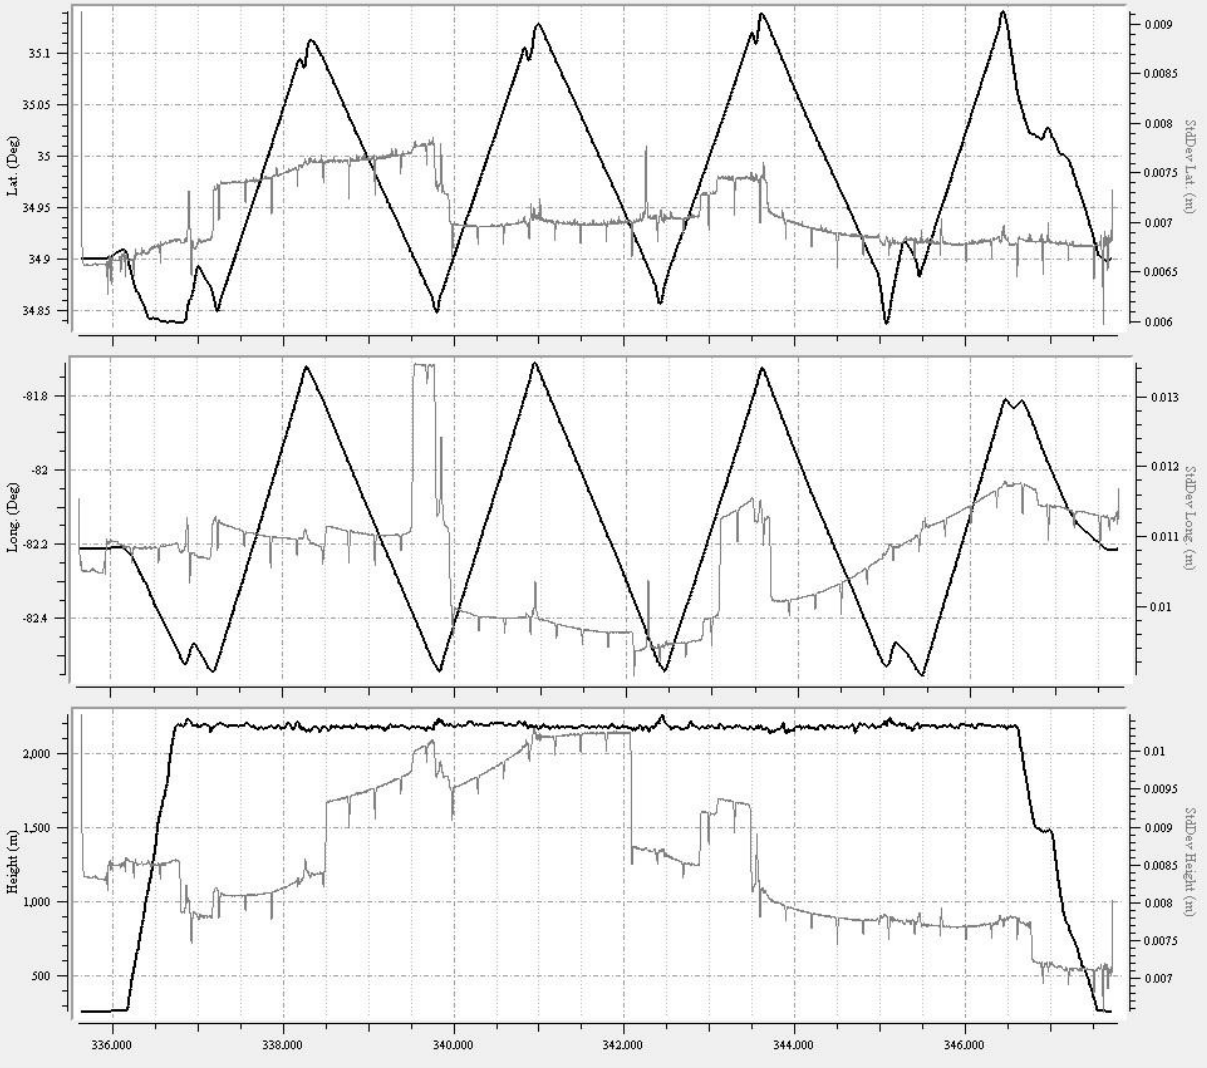

Position (1 Hz) and Standard-Deviation

GPS Time (s) of the Week 1729