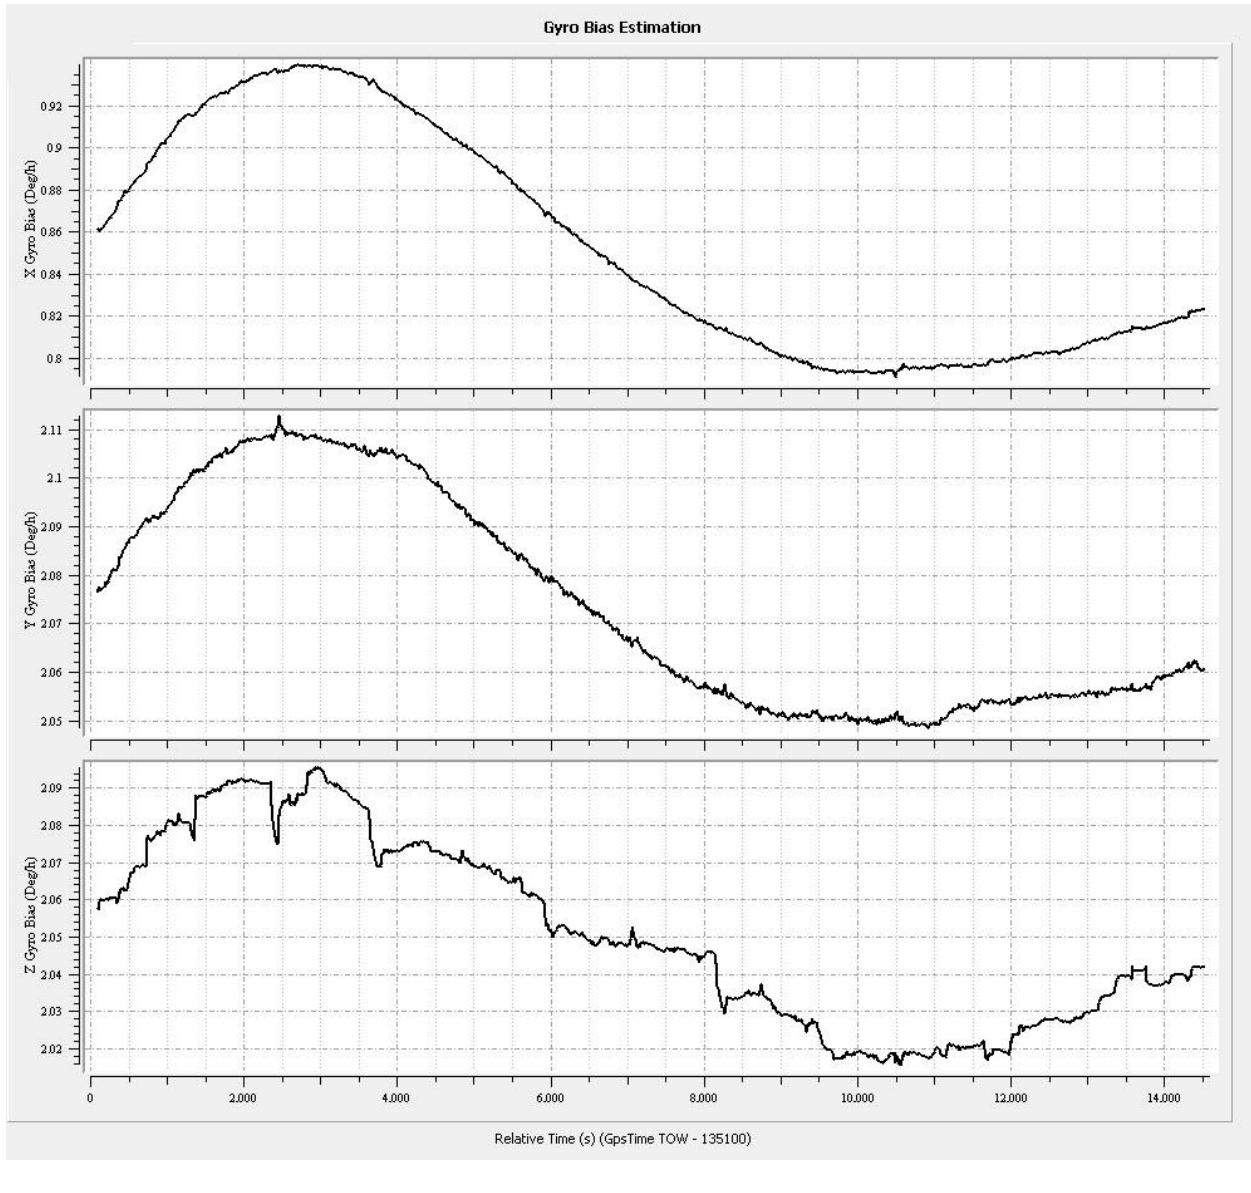

Figure 9: Gyro Bias Estimation

Output Results for JD13063_2