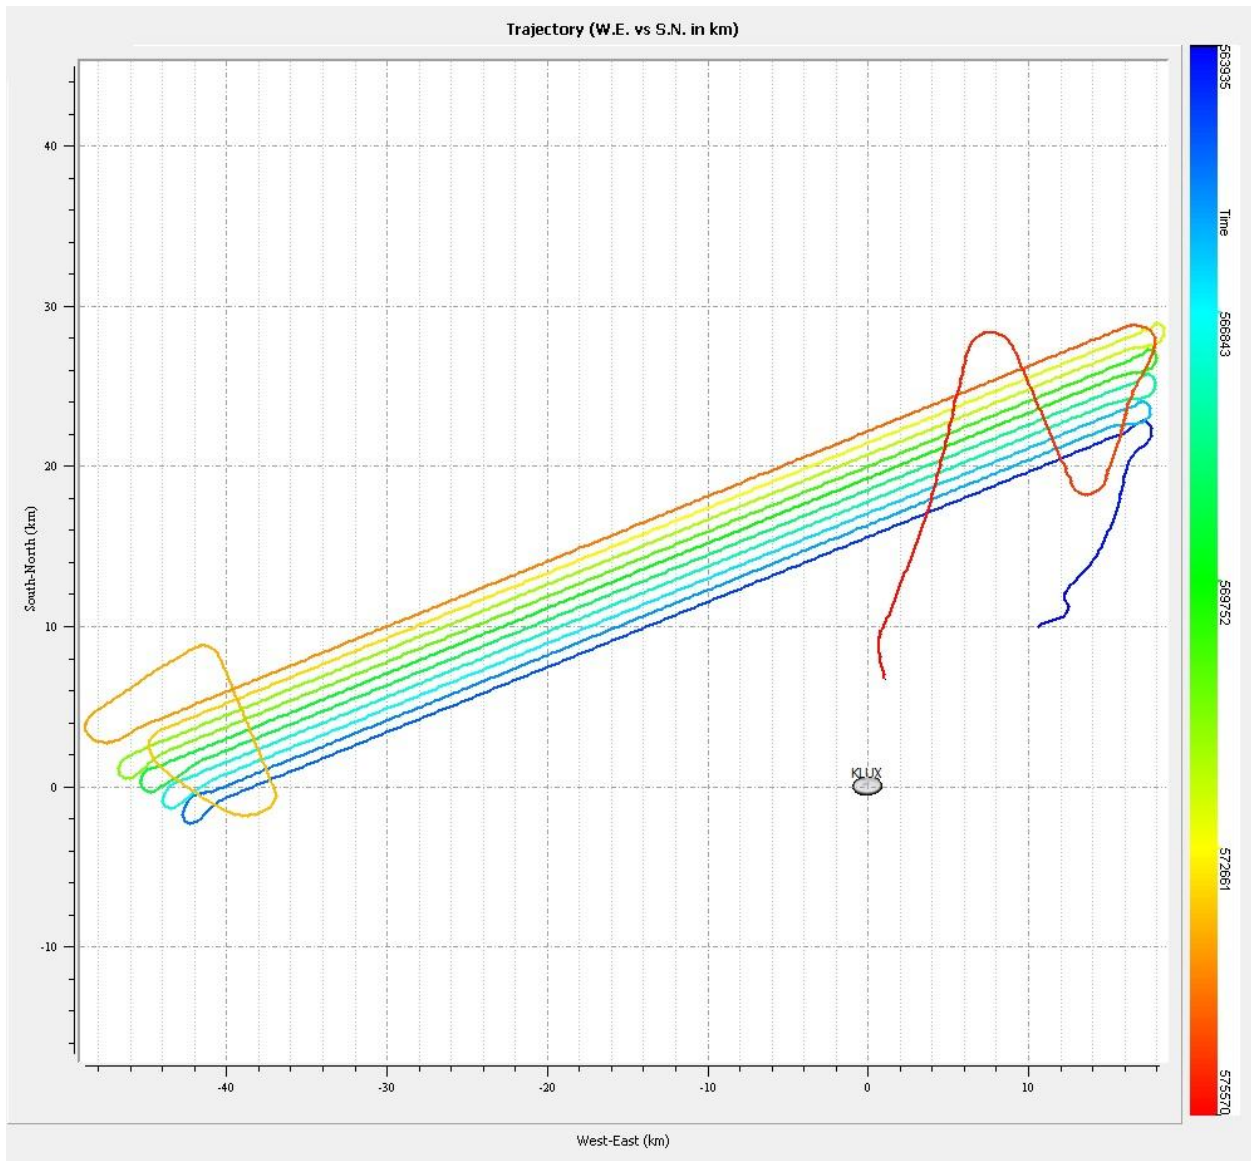

Figure 1: Trajectory Map

Figure 2: Position and Standard Deviation