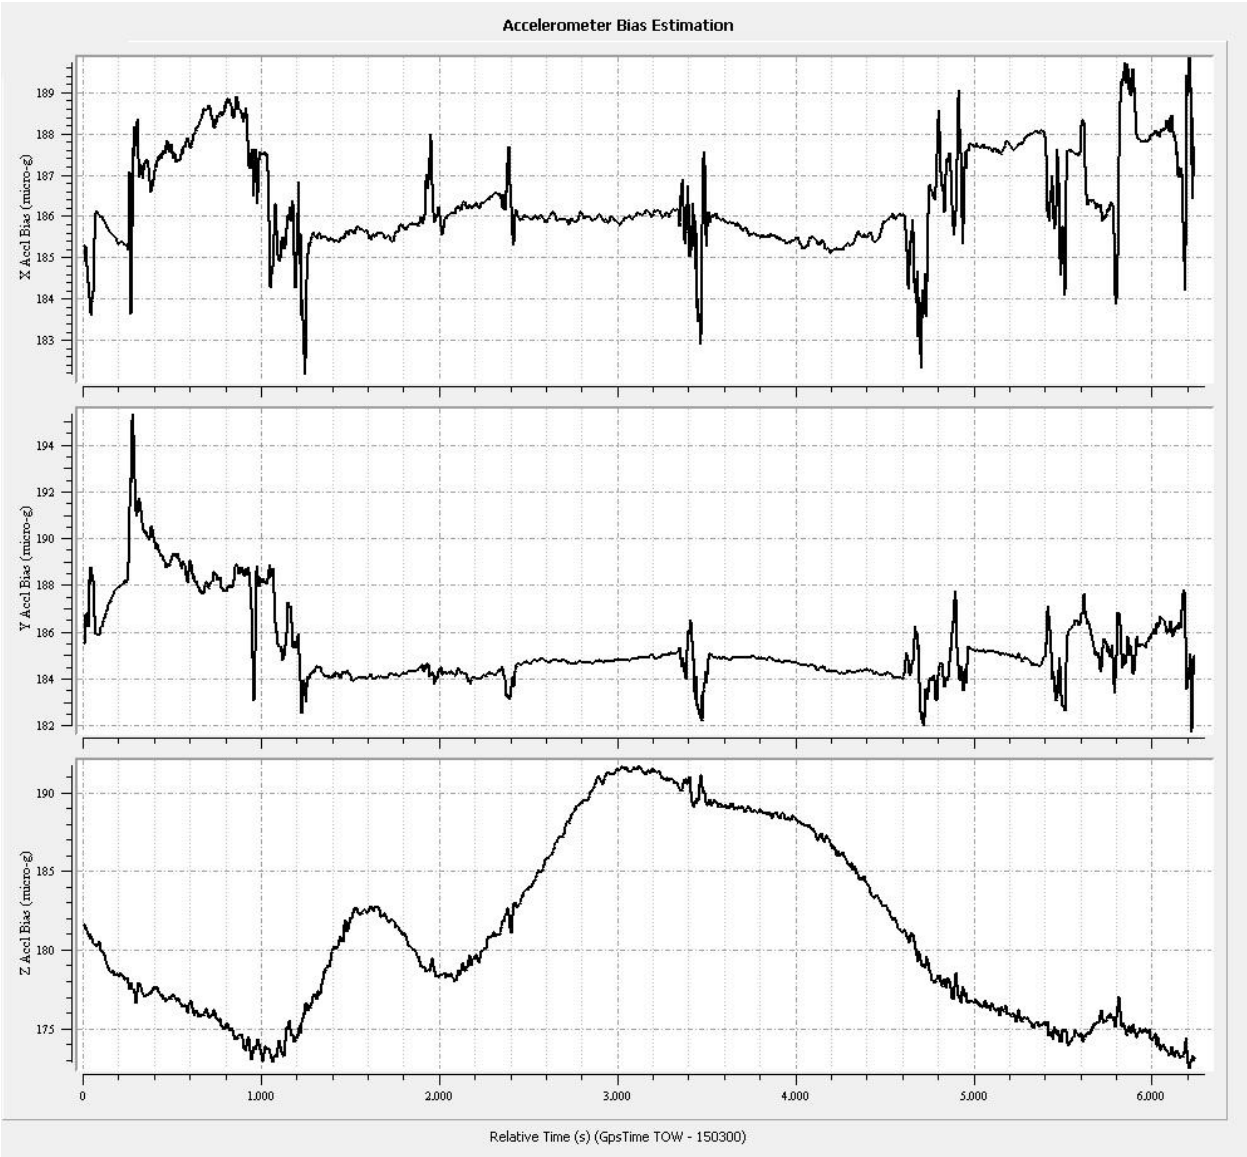

Figure 7: Accelerometer Bias Estimation