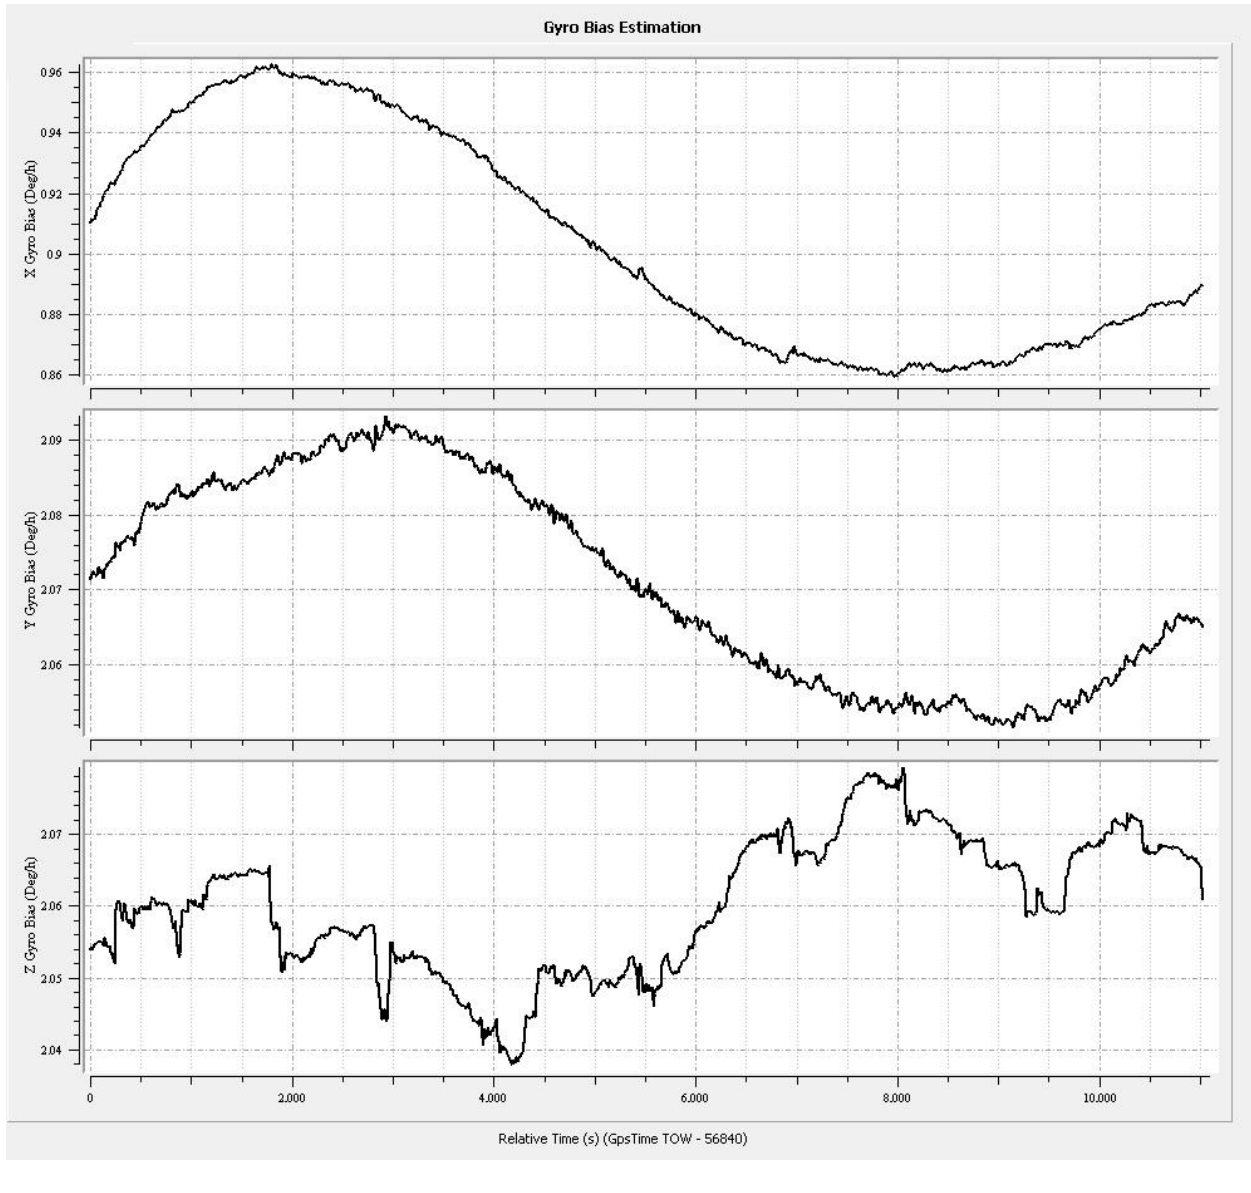

Figure 9: Gyro Bias Estimation

Output Results for JD13055_2