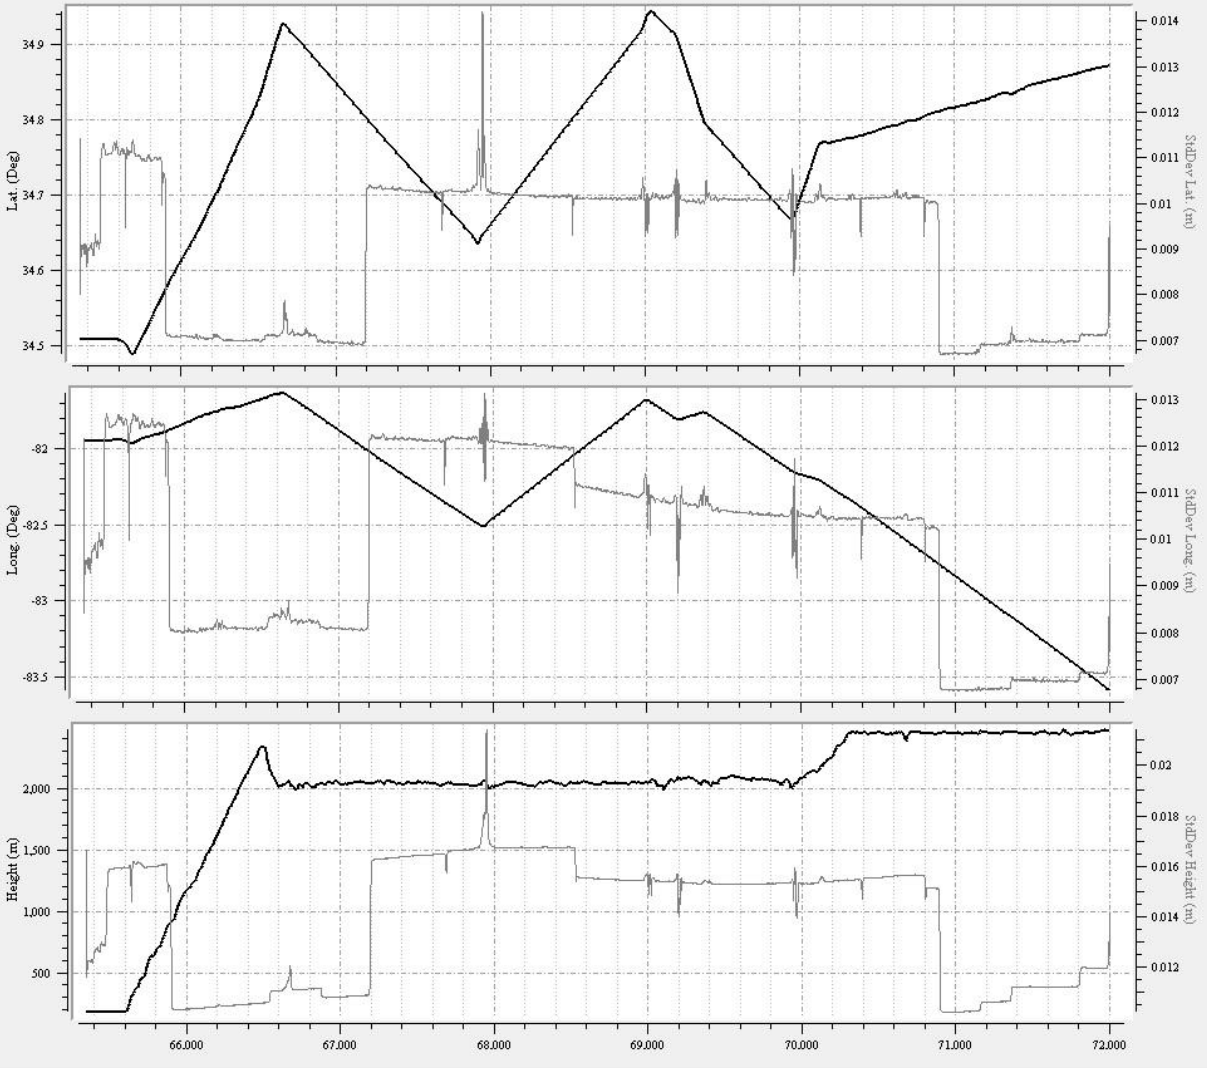

Position (1 Hz) and Standard-Deviation

GPS Time (s) of the Week 1732