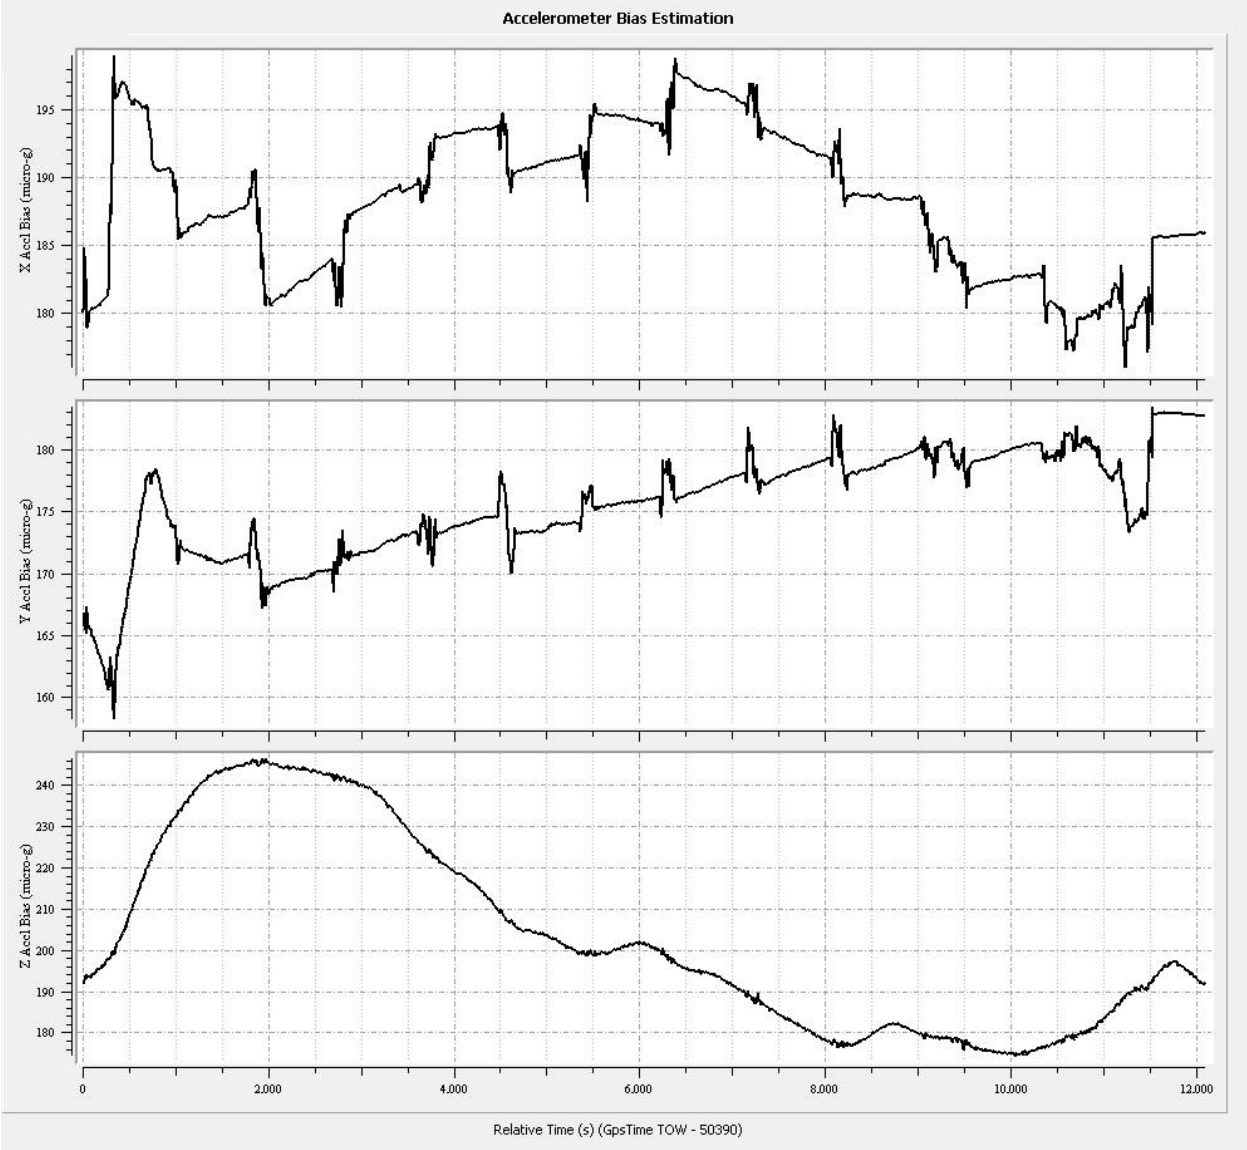

Figure 7: Accelerometer Bias Estimation