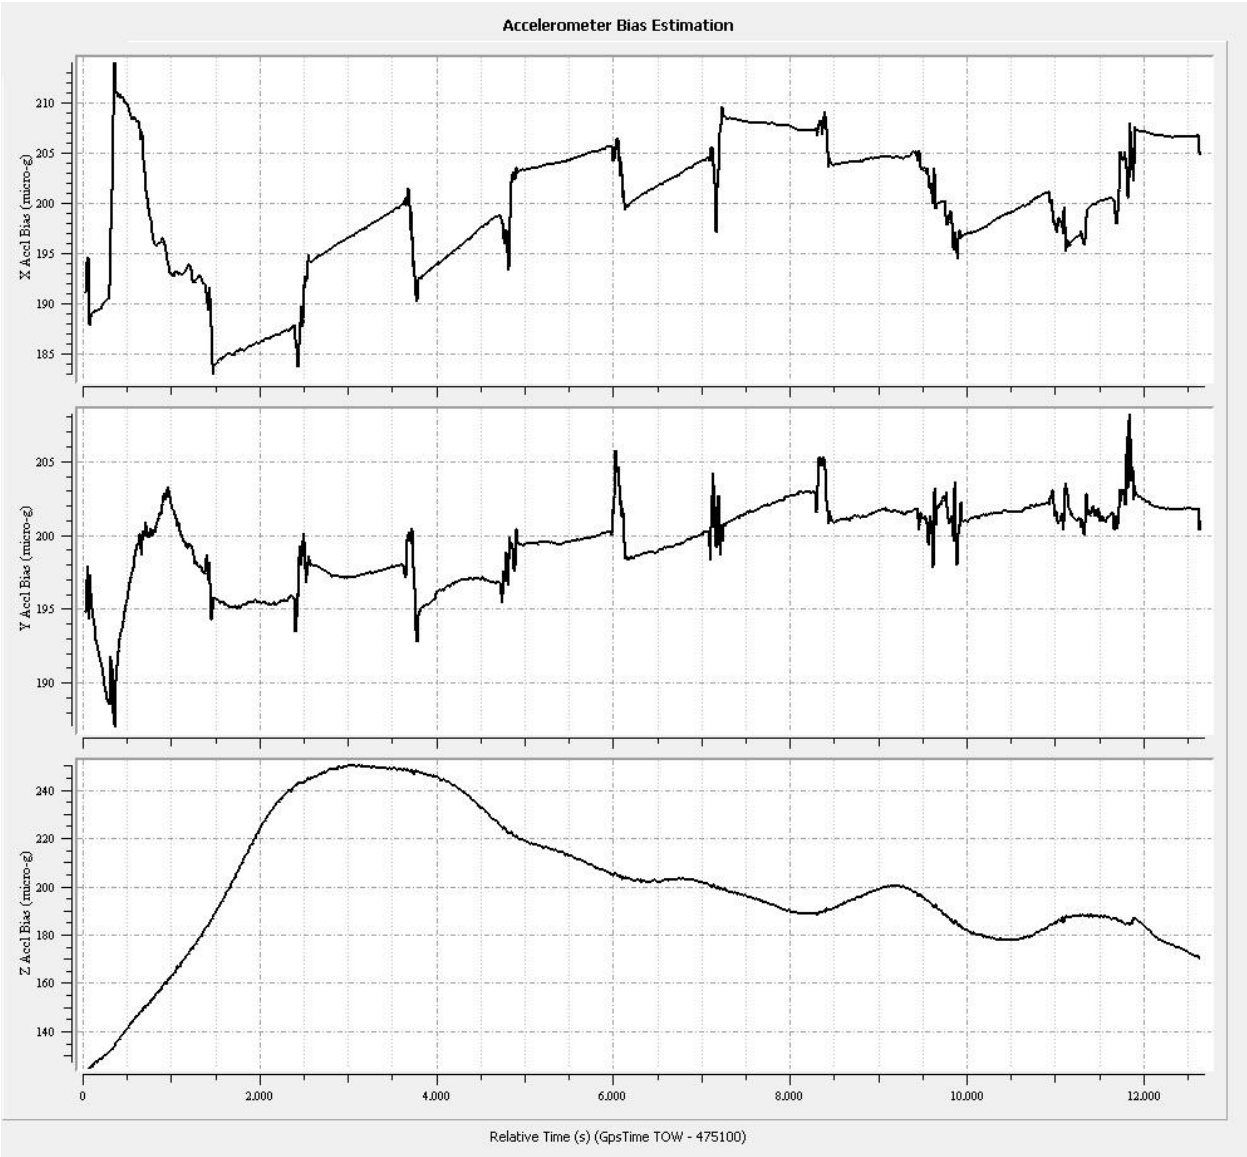

Figure 7: Accelerometer Bias Estimation