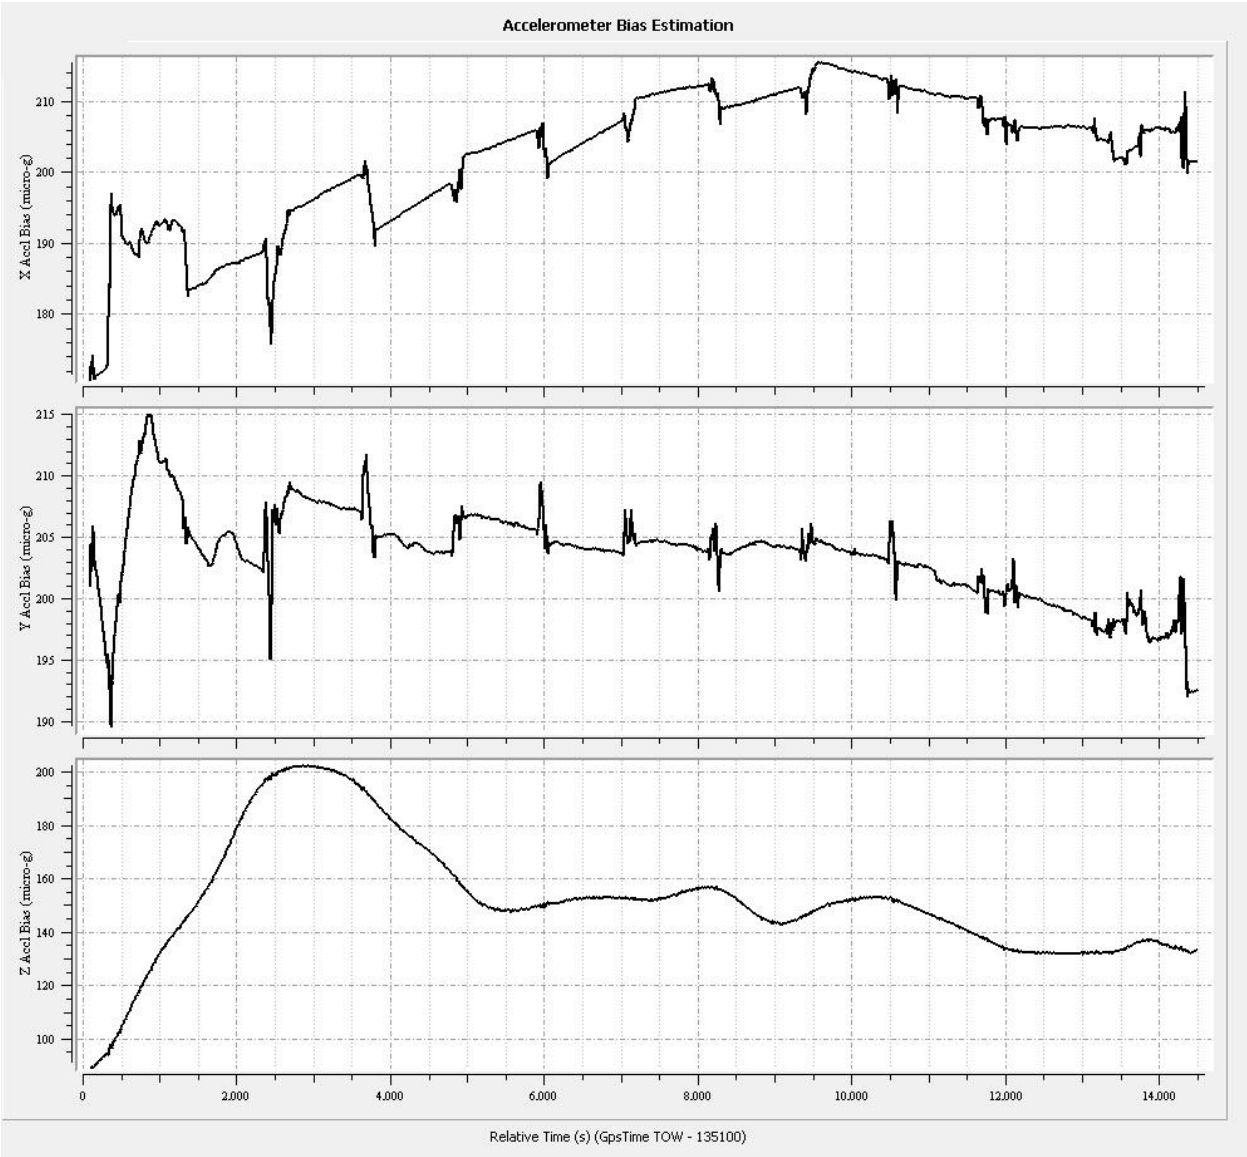

Figure 7: Accelerometer Bias Estimation