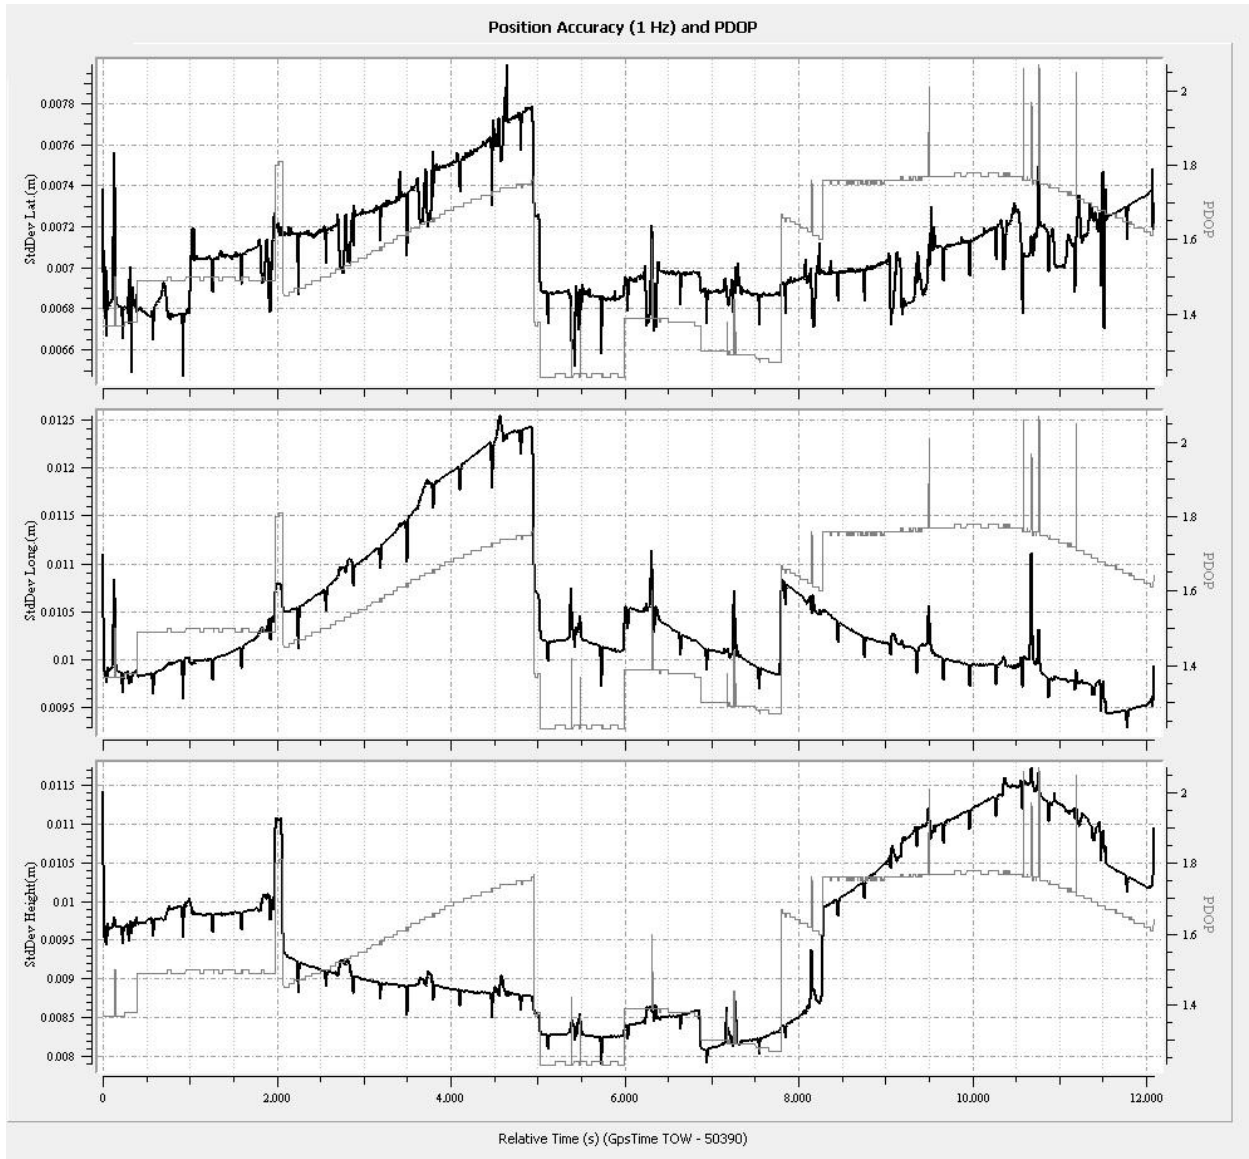

Figure 6: Position Accuracy and PDOP