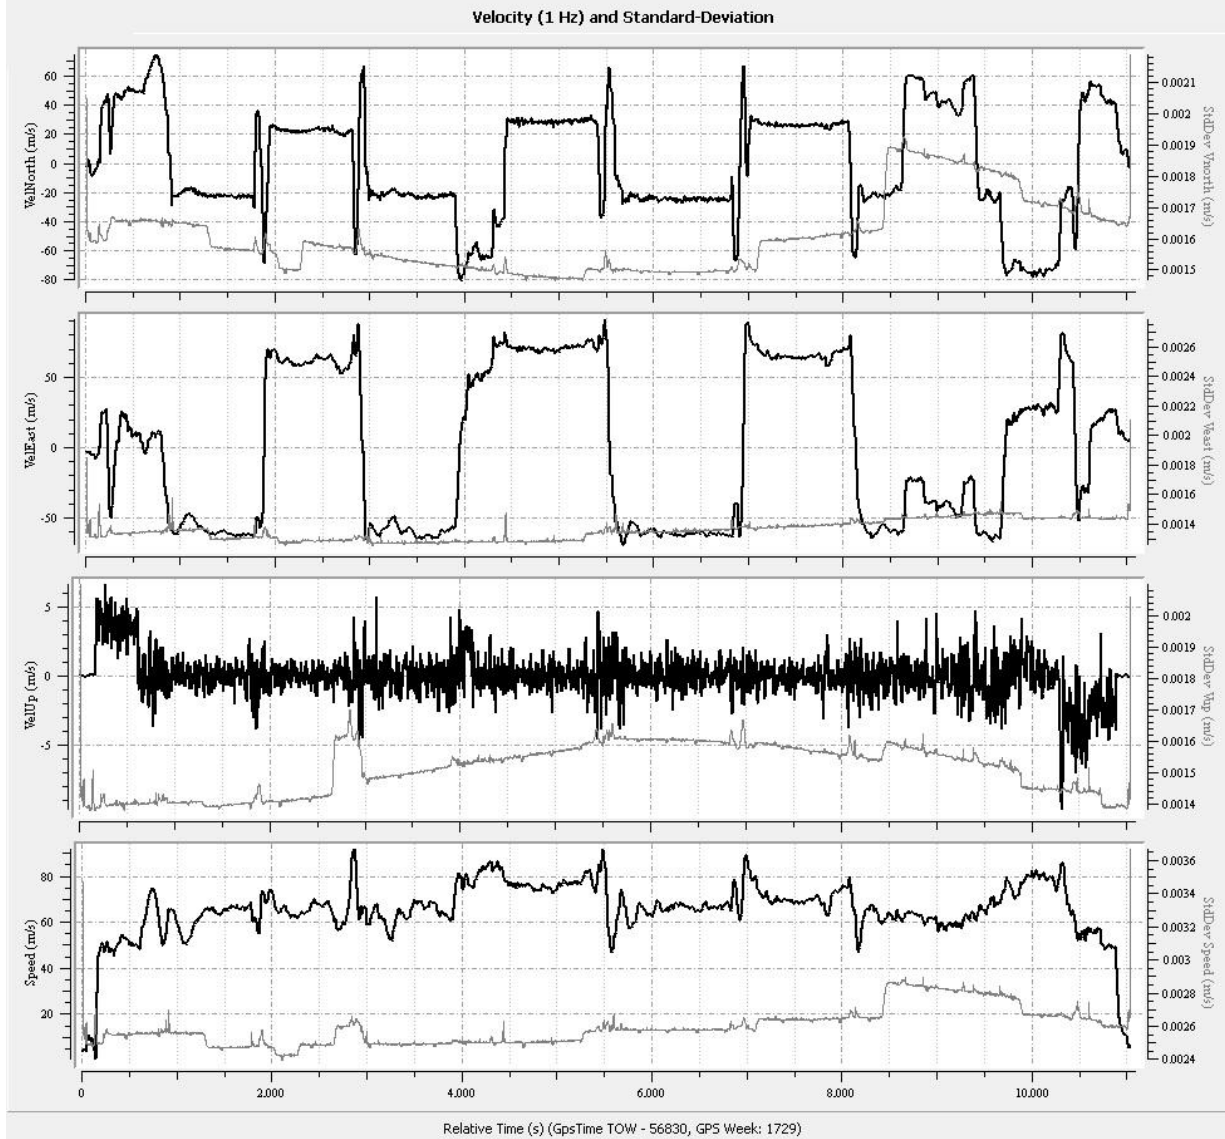

Figure 3: Velocity and Standard Deviation