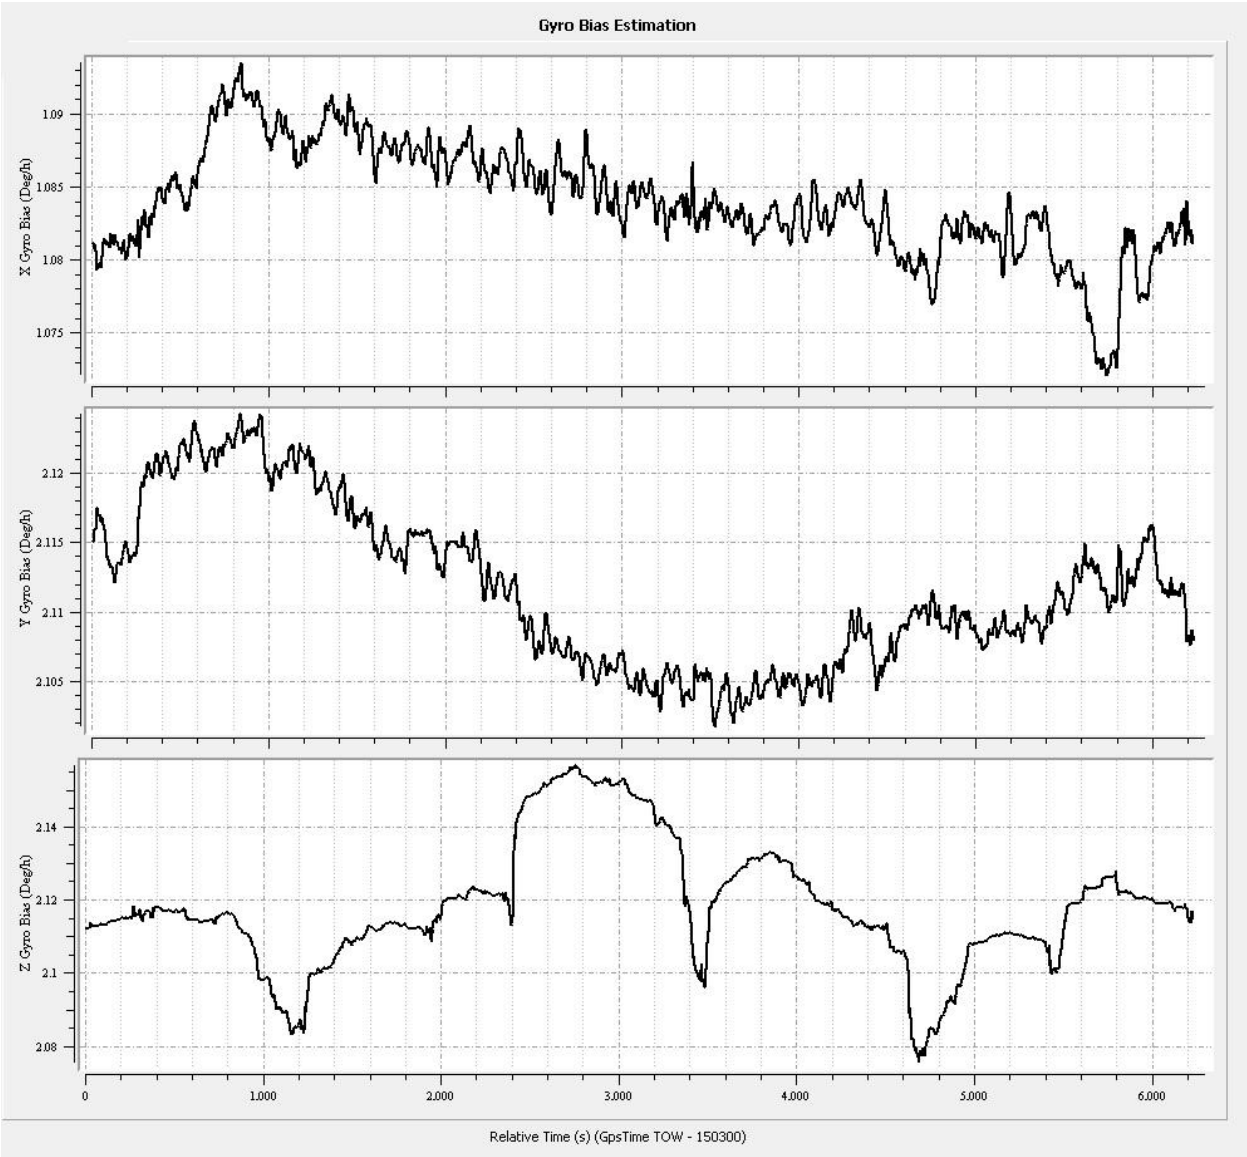

Figure 9: Gyro Bias Estimation

Output Results for JD13058_2