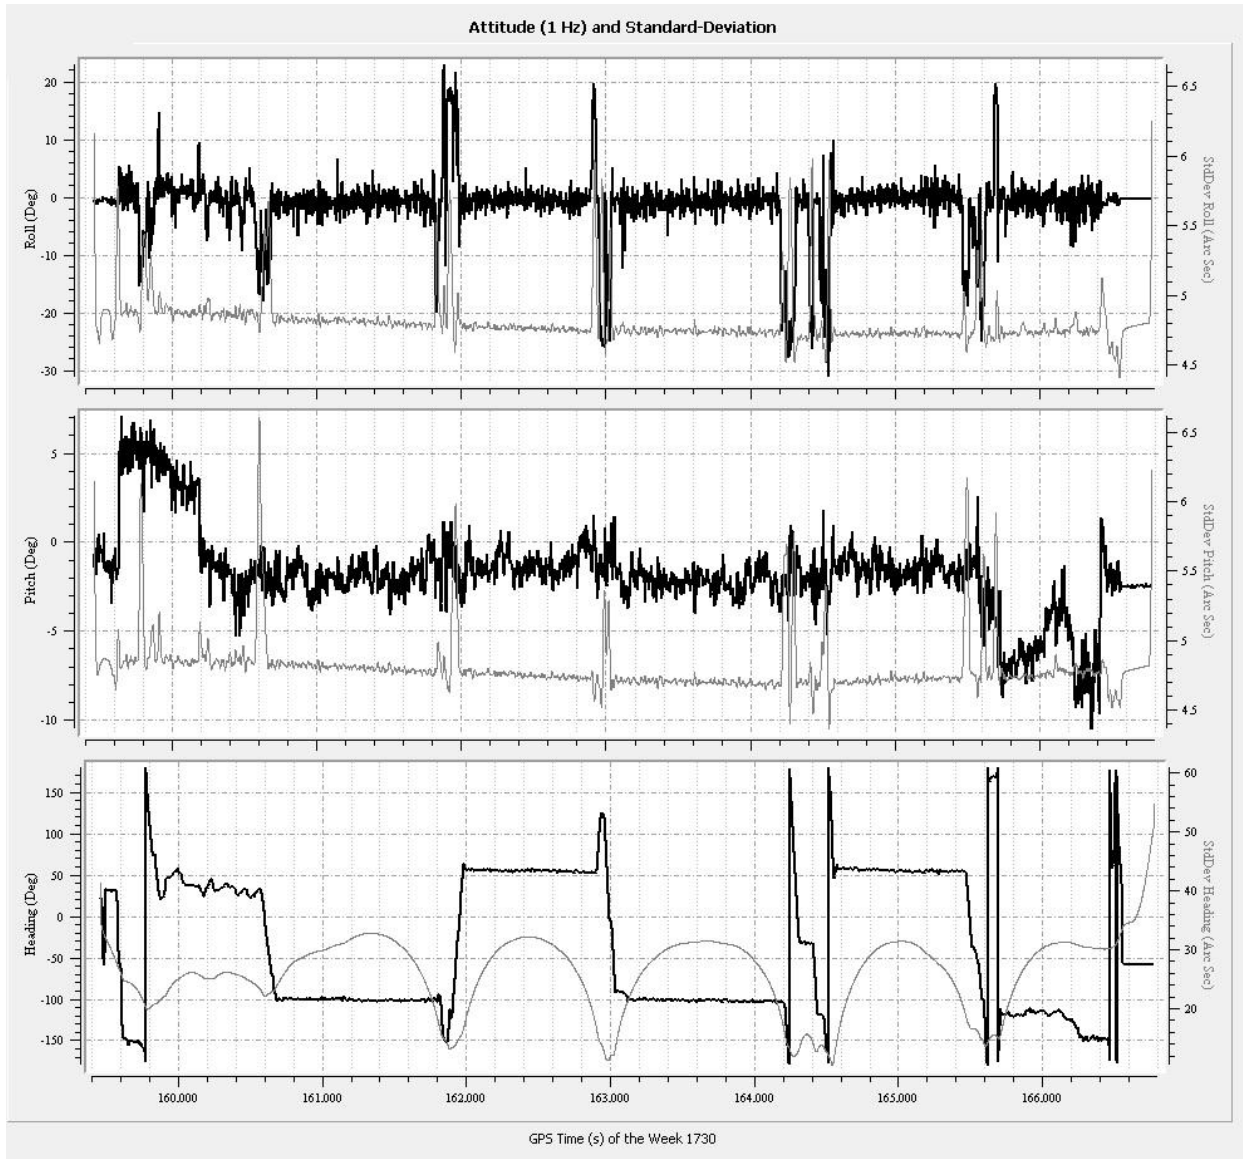

Figure 5: Attitude and Standard Deviation