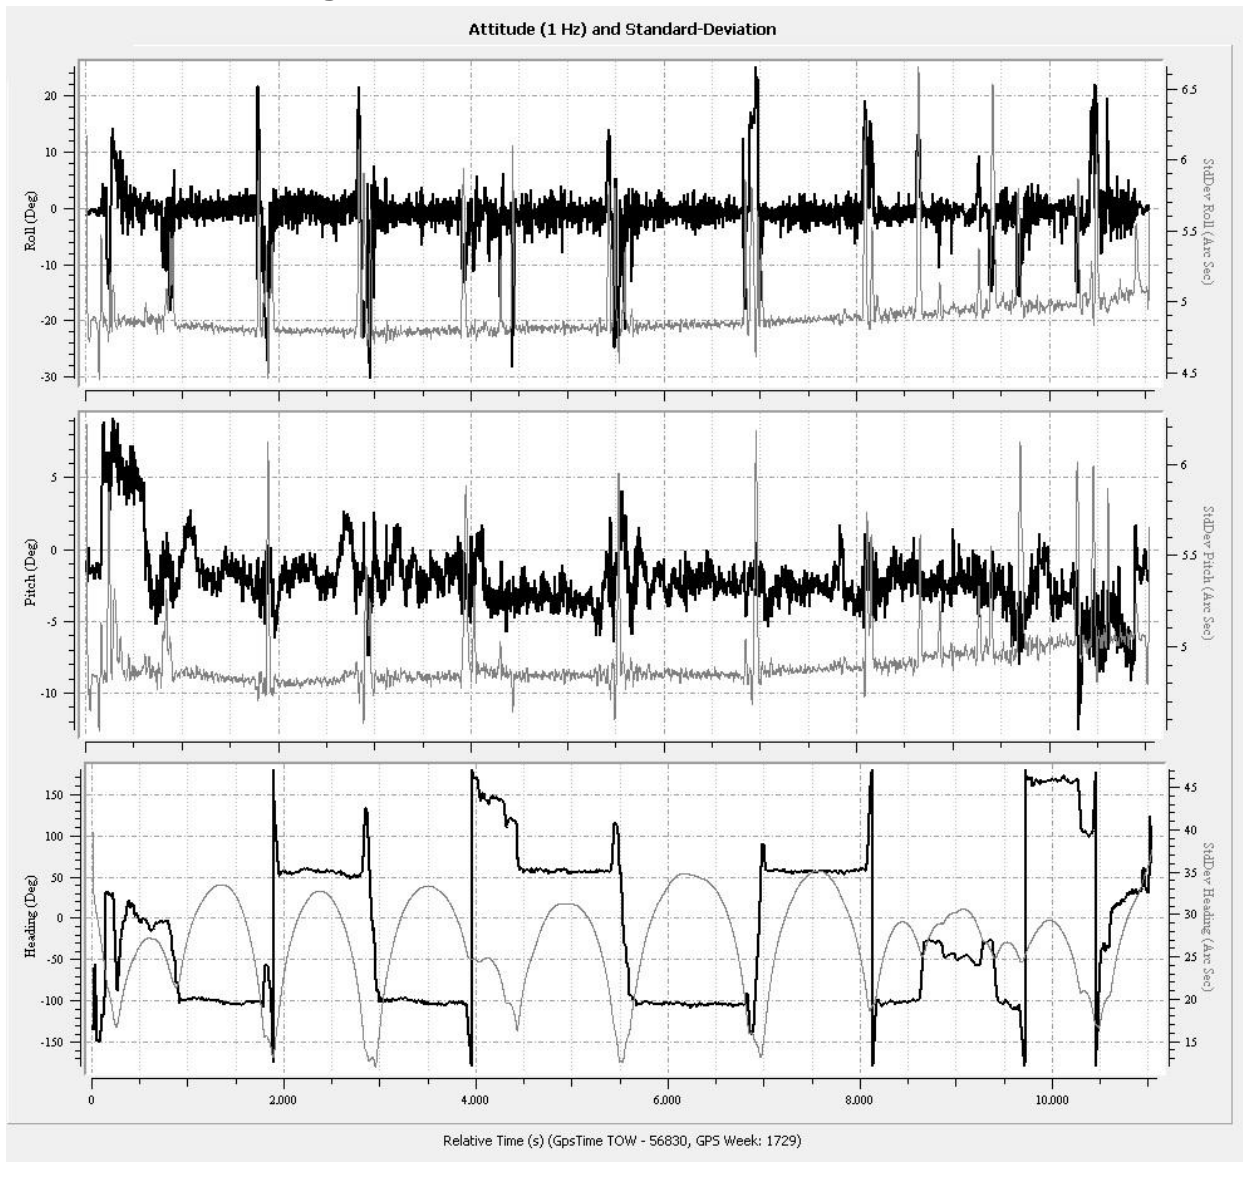

Figure 5: Attitude and Standard Deviation