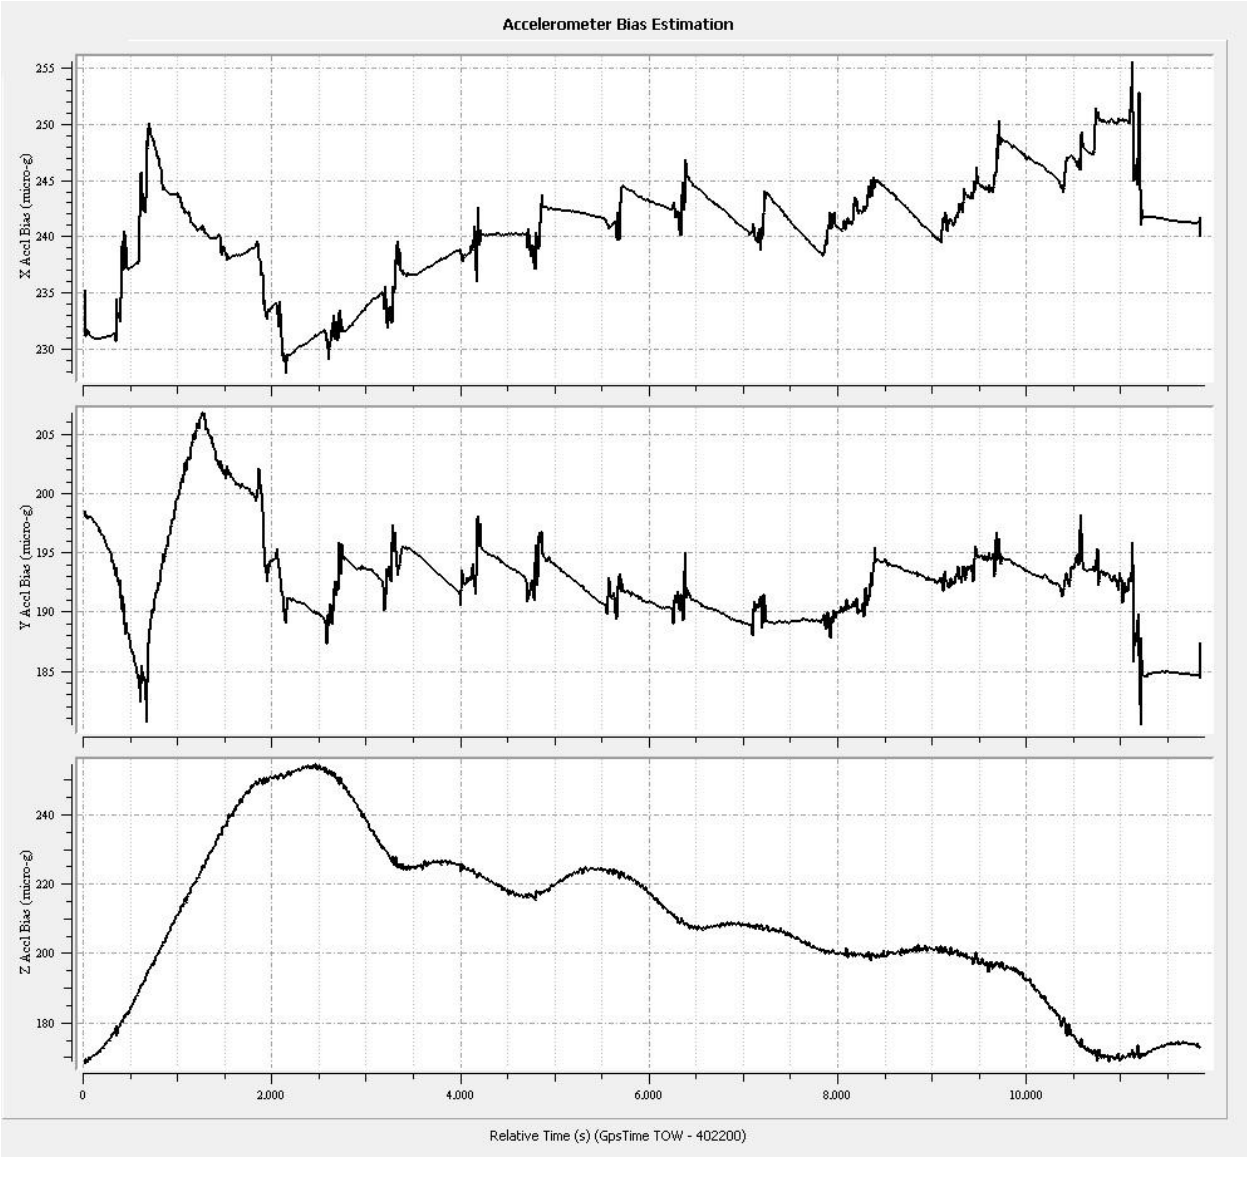

Figure 7: Accelerometer Bias Estimation