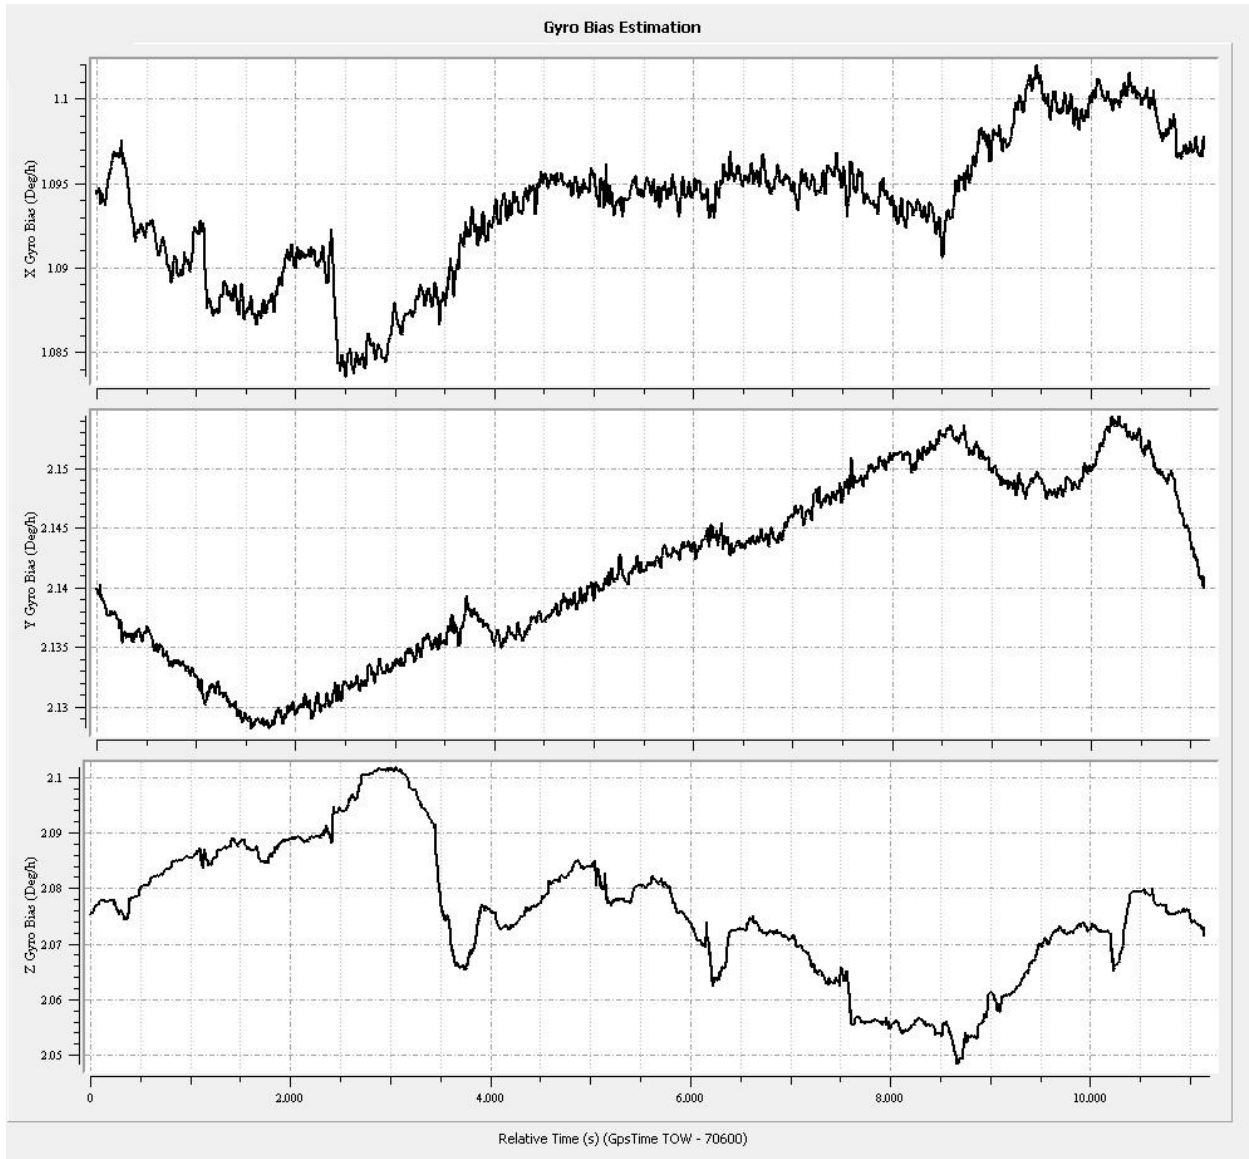

Figure 9: Gyro Bias Estimation

Output Results for JD13056_1