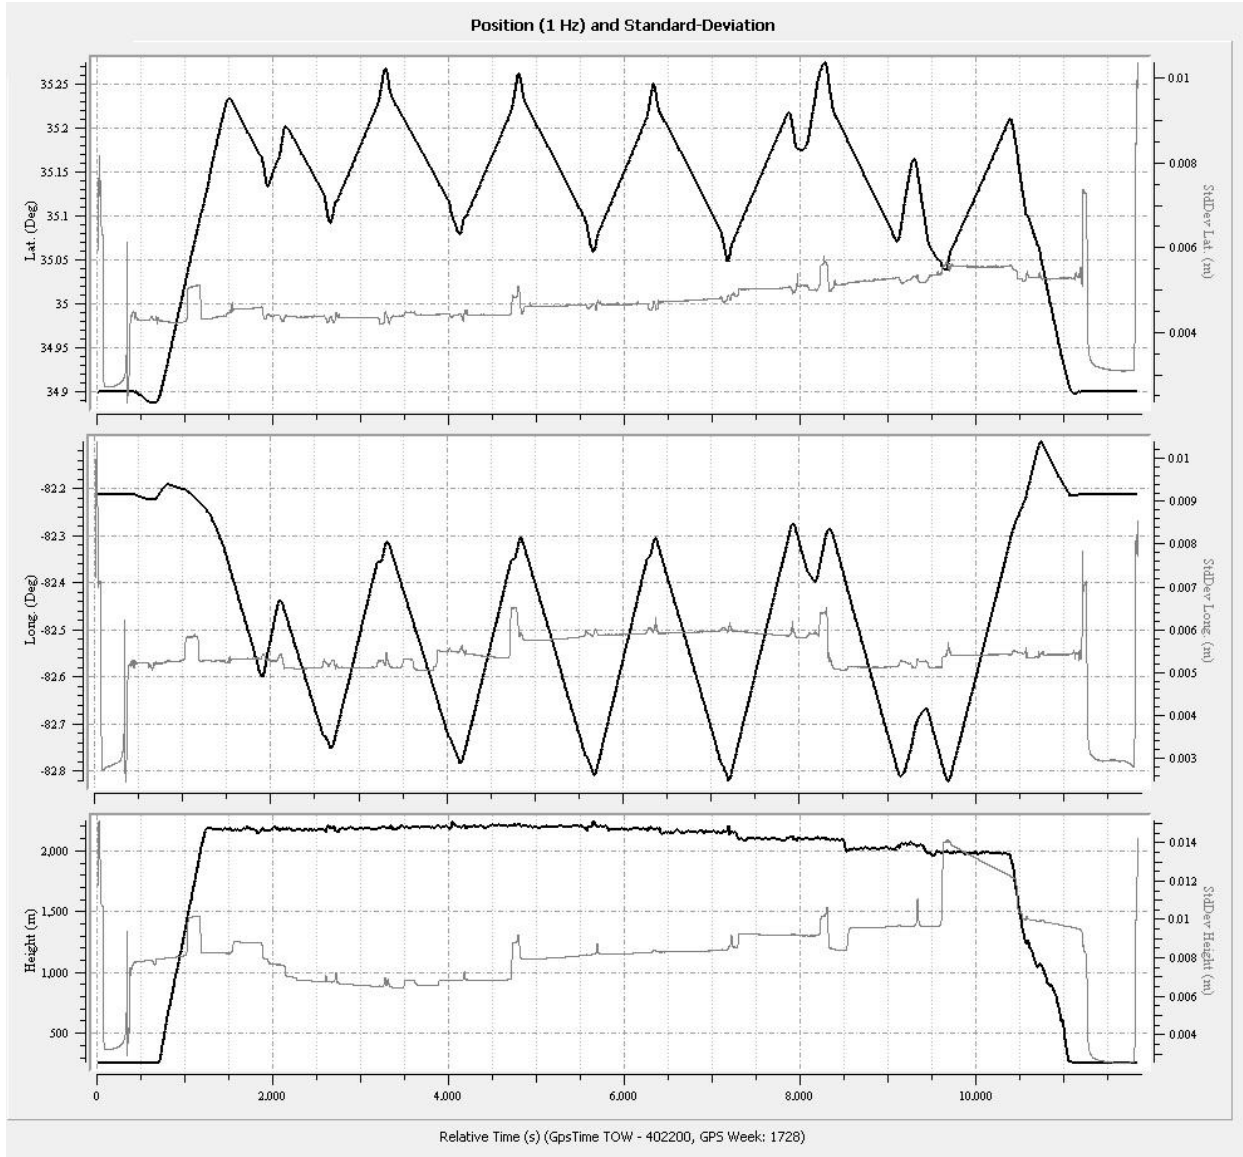

Figure 2: Position and Standard Deviation