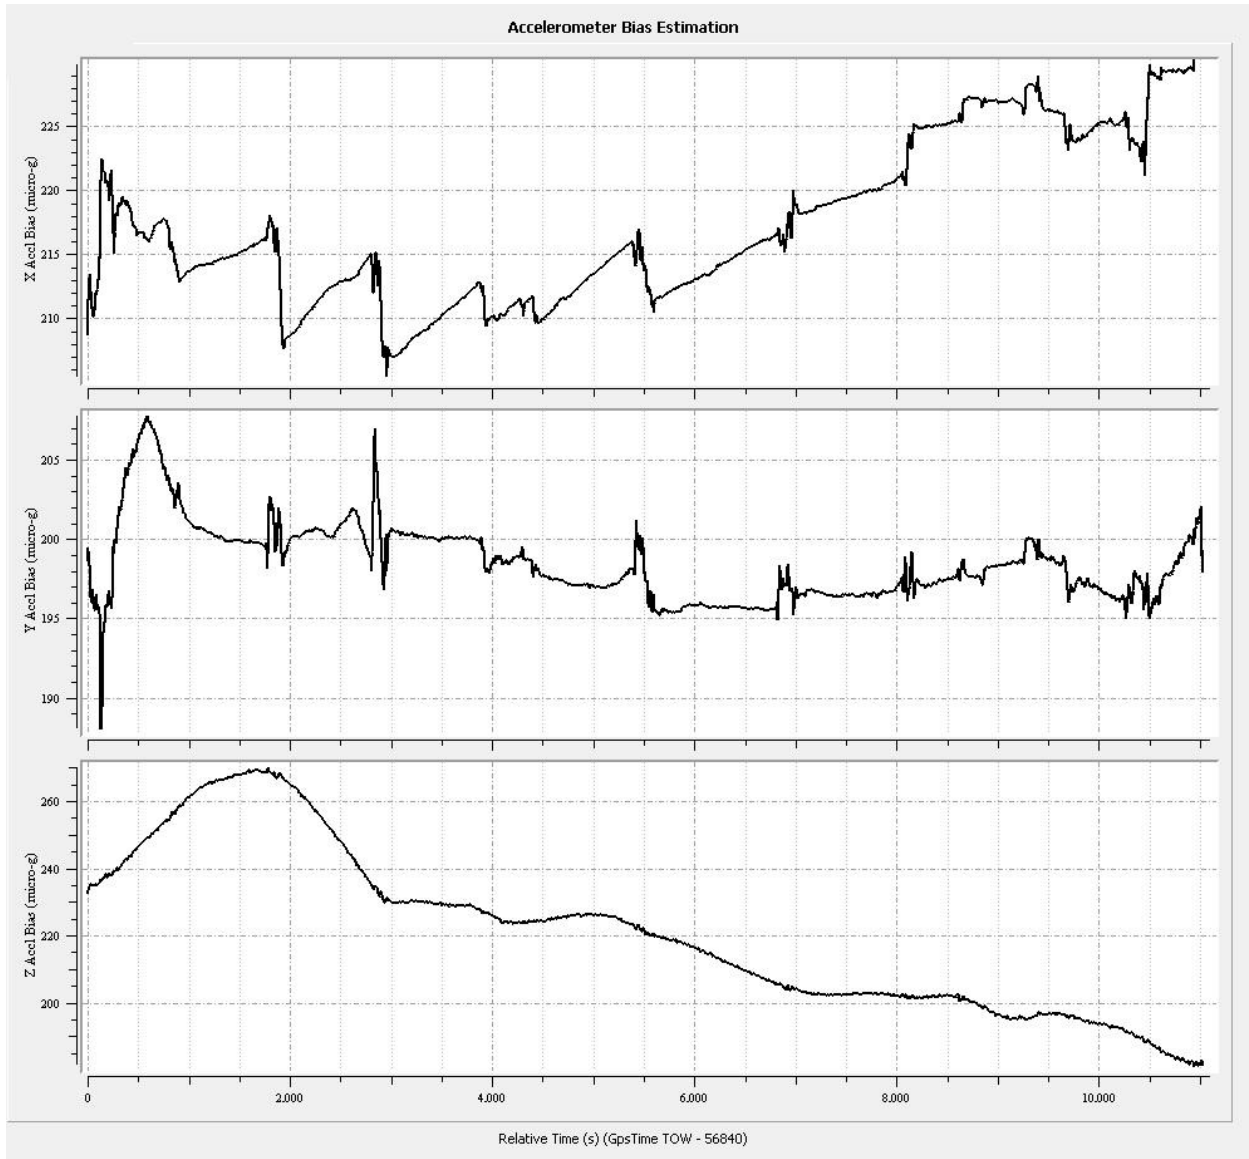

Figure 7: Accelerometer Bias Estimation