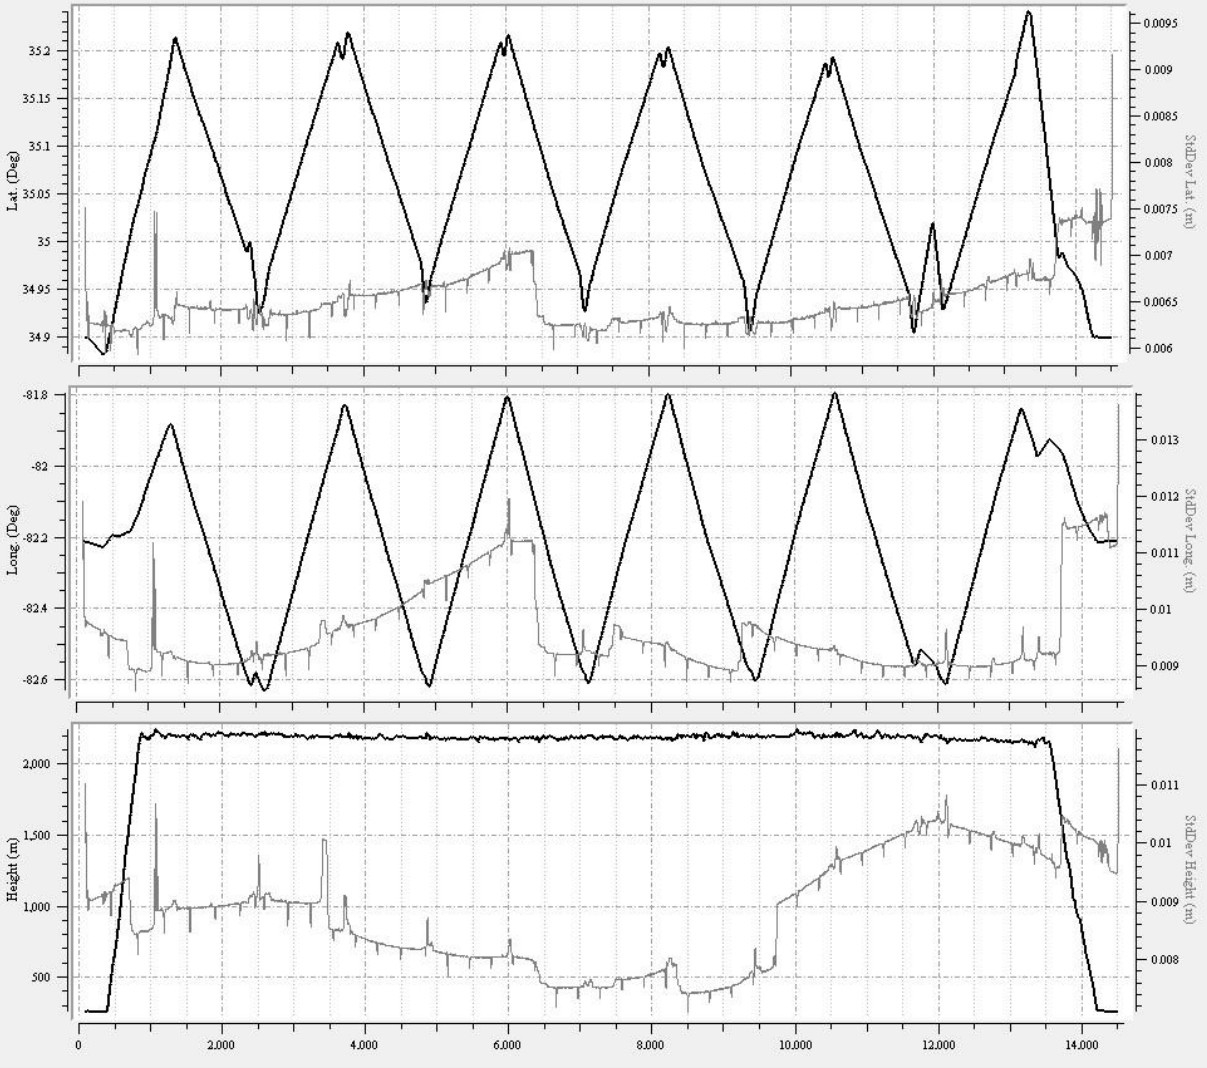

Position (1 Hz) and Standard-Deviation

Relative Time (s) (GpsTime TOW - 135100, GP5 Week: 1730)