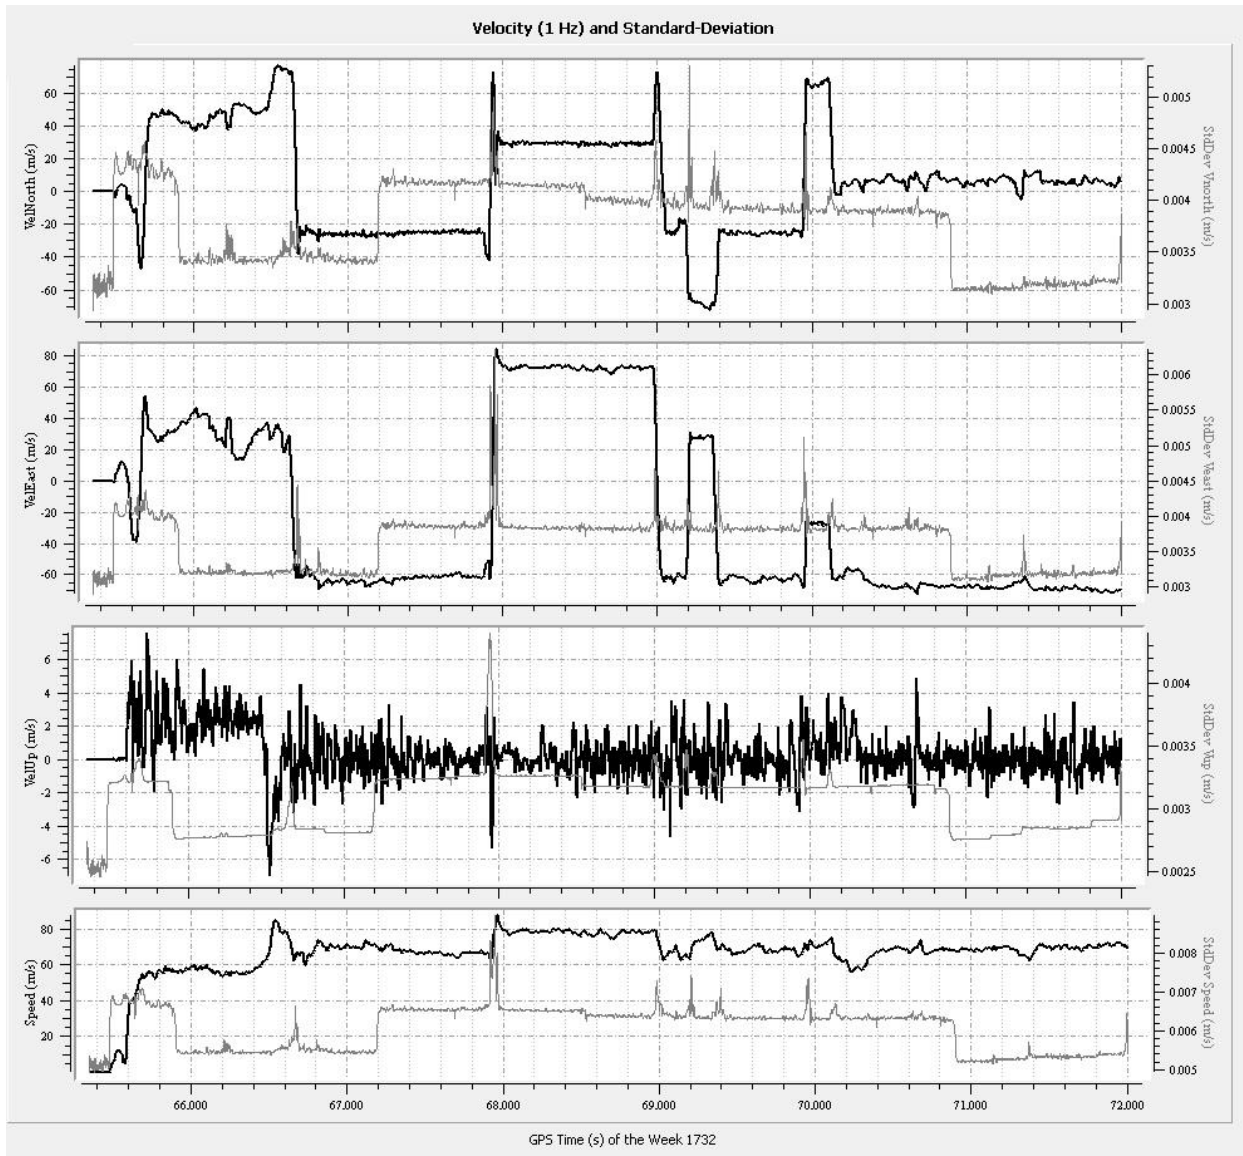

Figure 3: Velocity and Standard Deviation