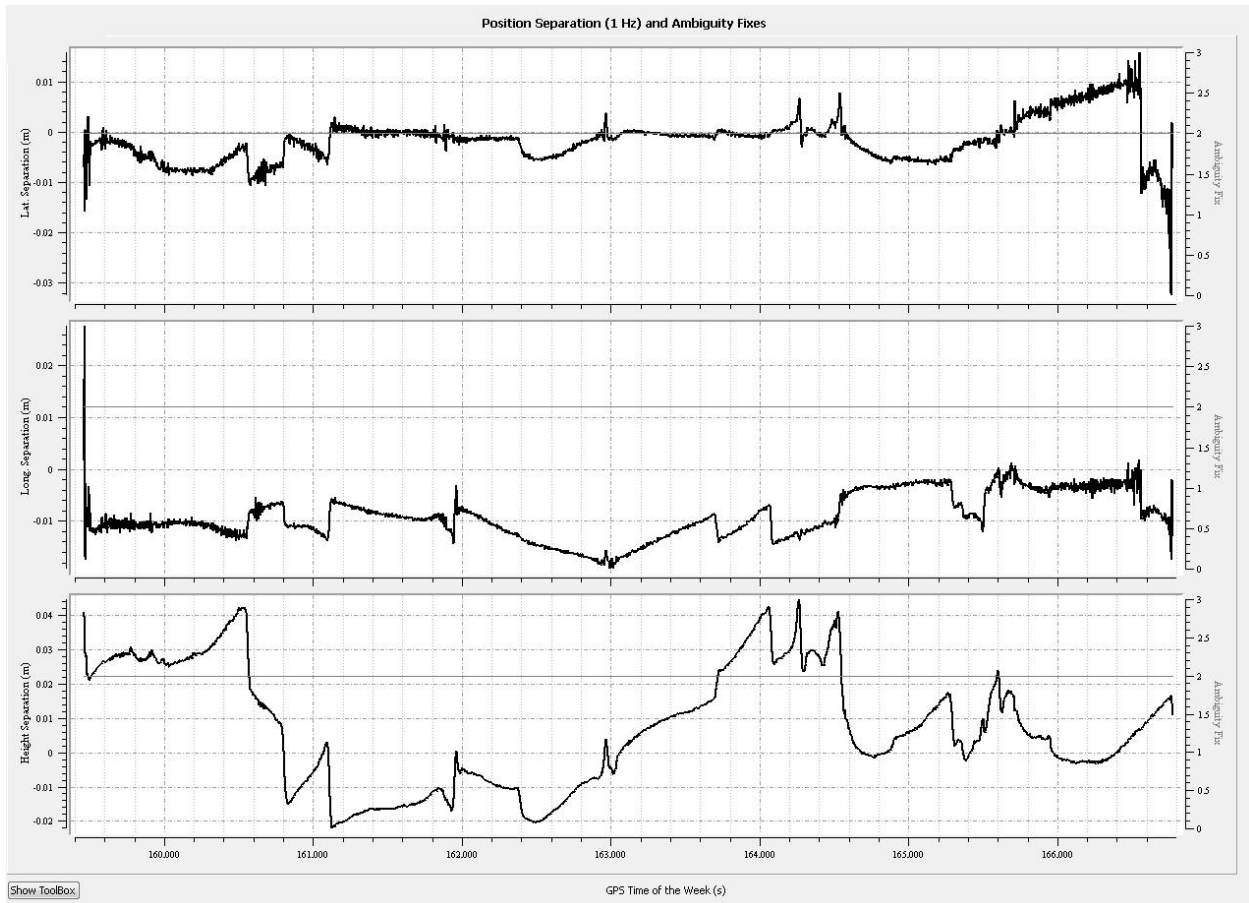

Figure 4: Forward/Reverse or Combined Separation Plot