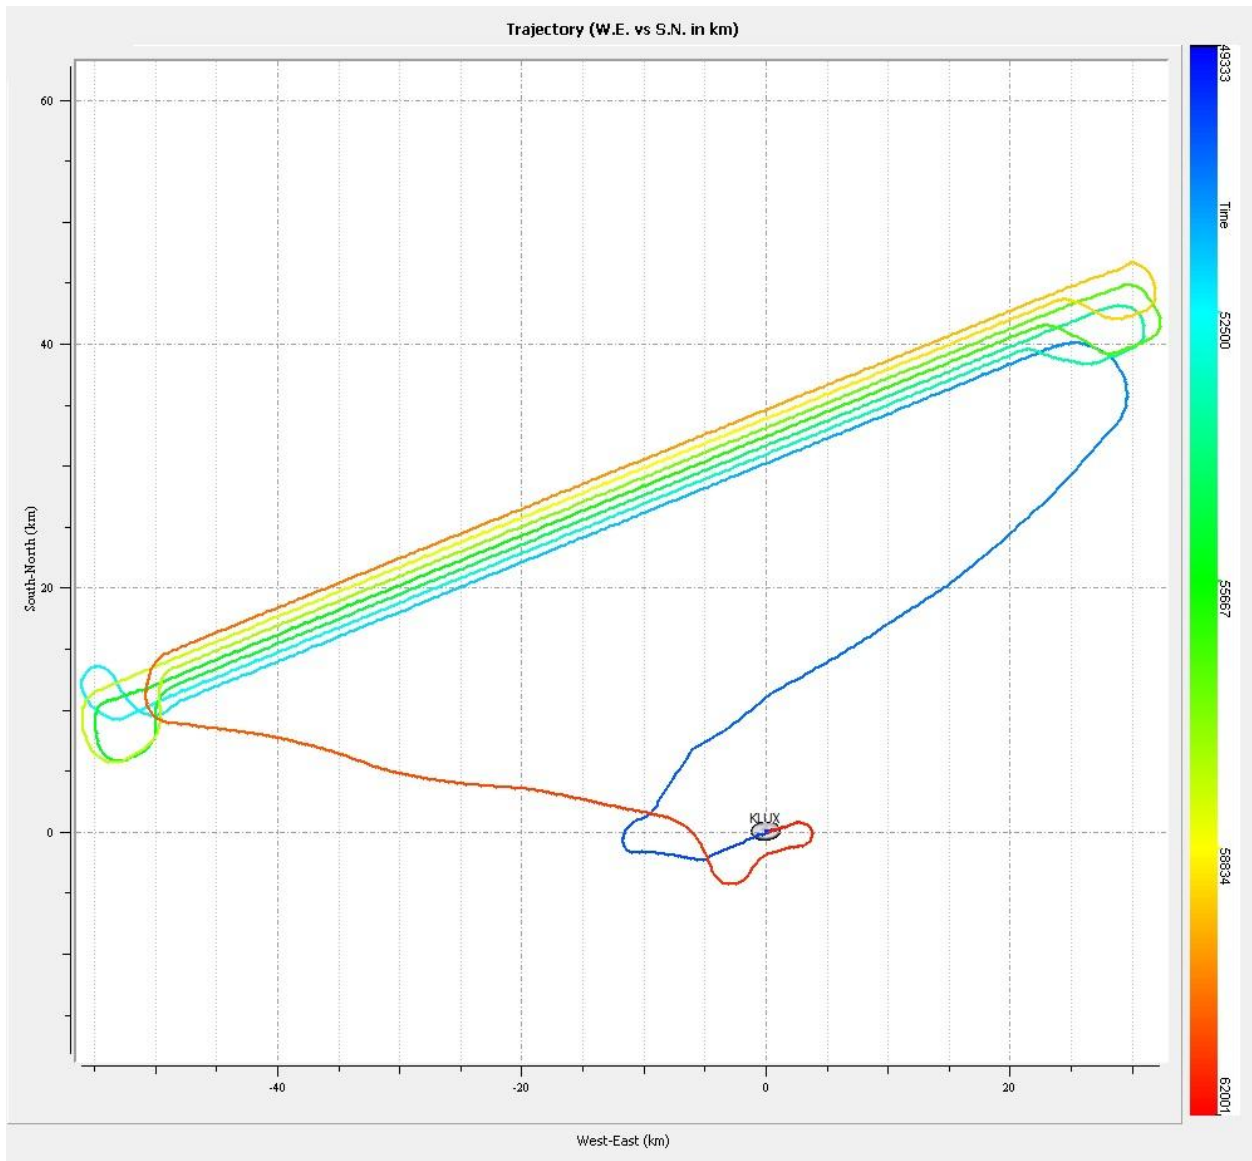

Output Results for JD13076_1

Figure 1: Trajectory Map

Figure 2: Position and Standard Deviation

Position (1 Hz) and Standard-Deviation

Relative Time (s) (GpsTime TOW - 49330, GPS Week: 1732)

Figure 3: Velocity and Standard Deviation