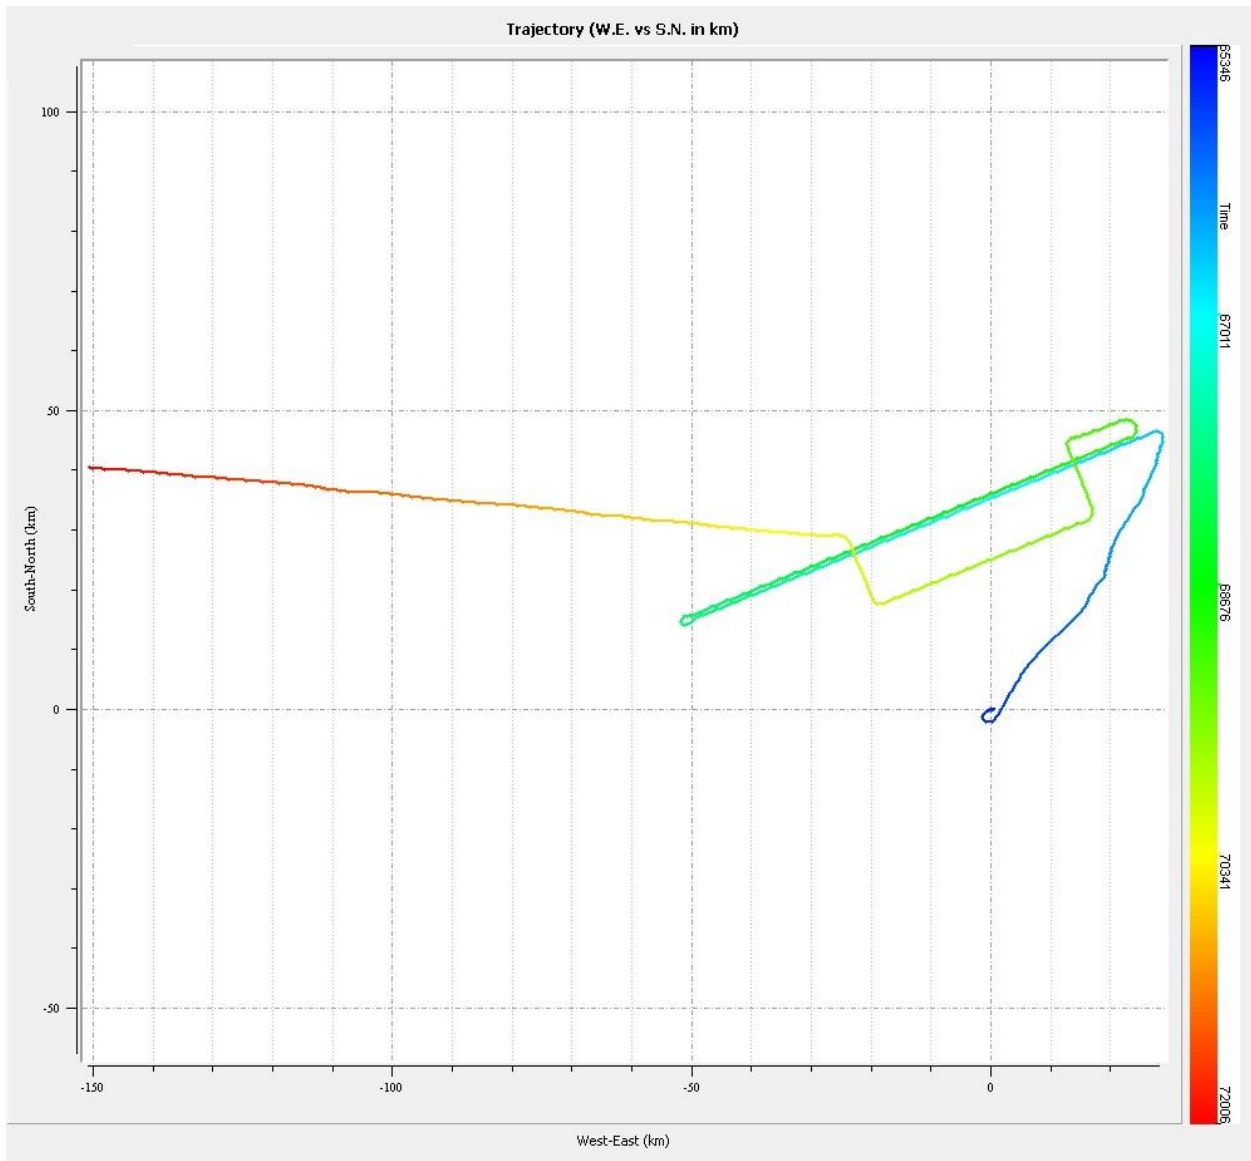

Figure 1: Trajectory Map

Figure 2: Position and Standard Deviation