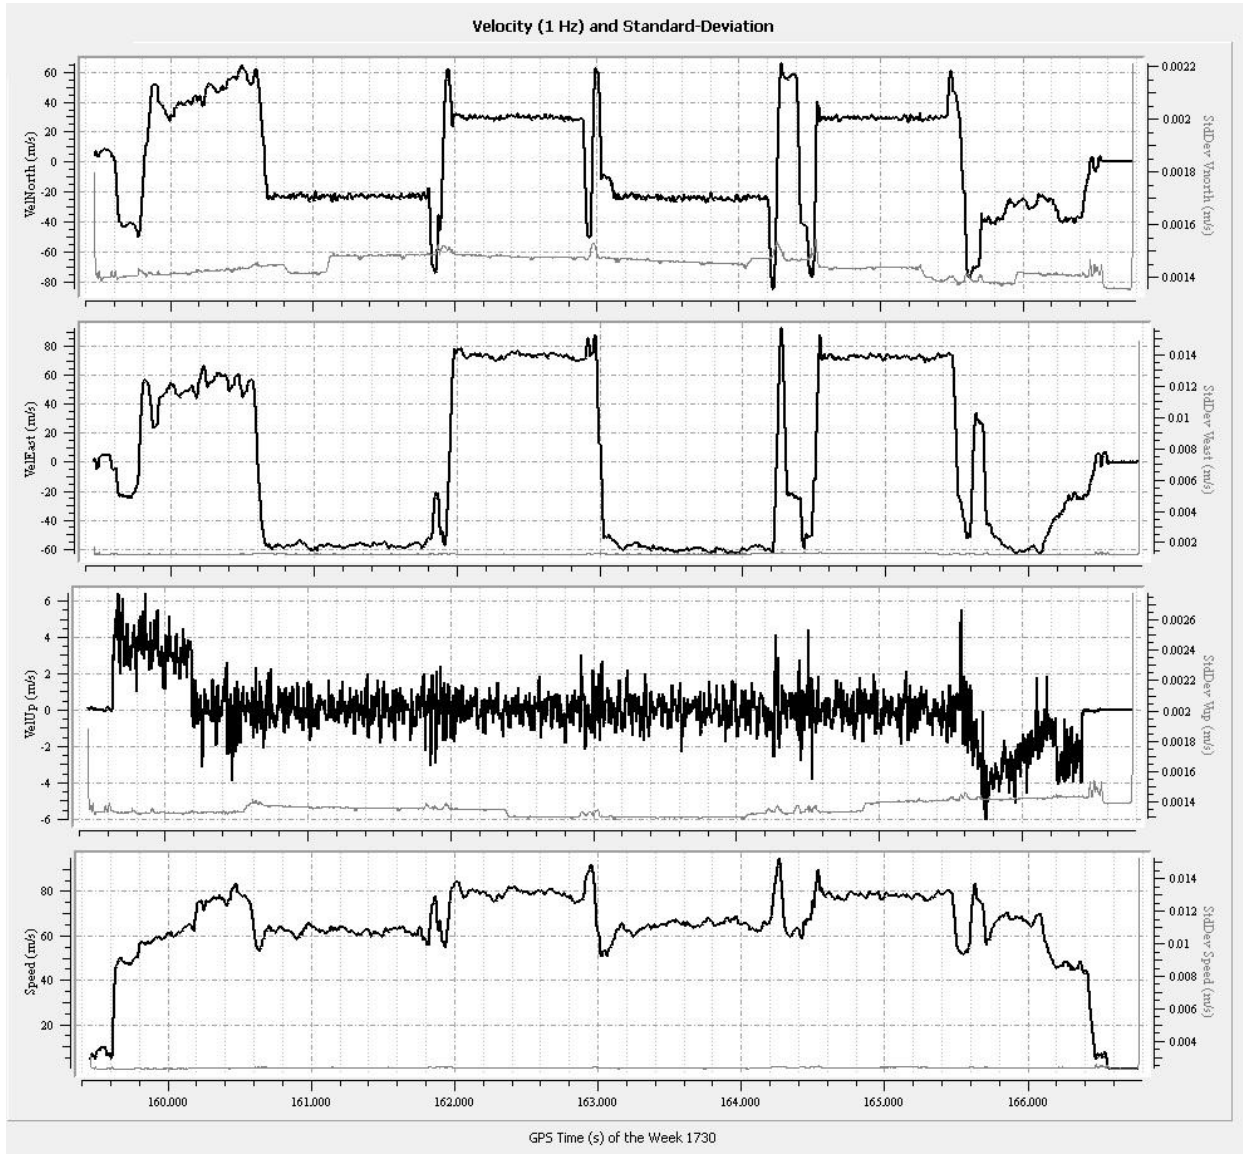

Figure 3: Velocity and Standard Deviation