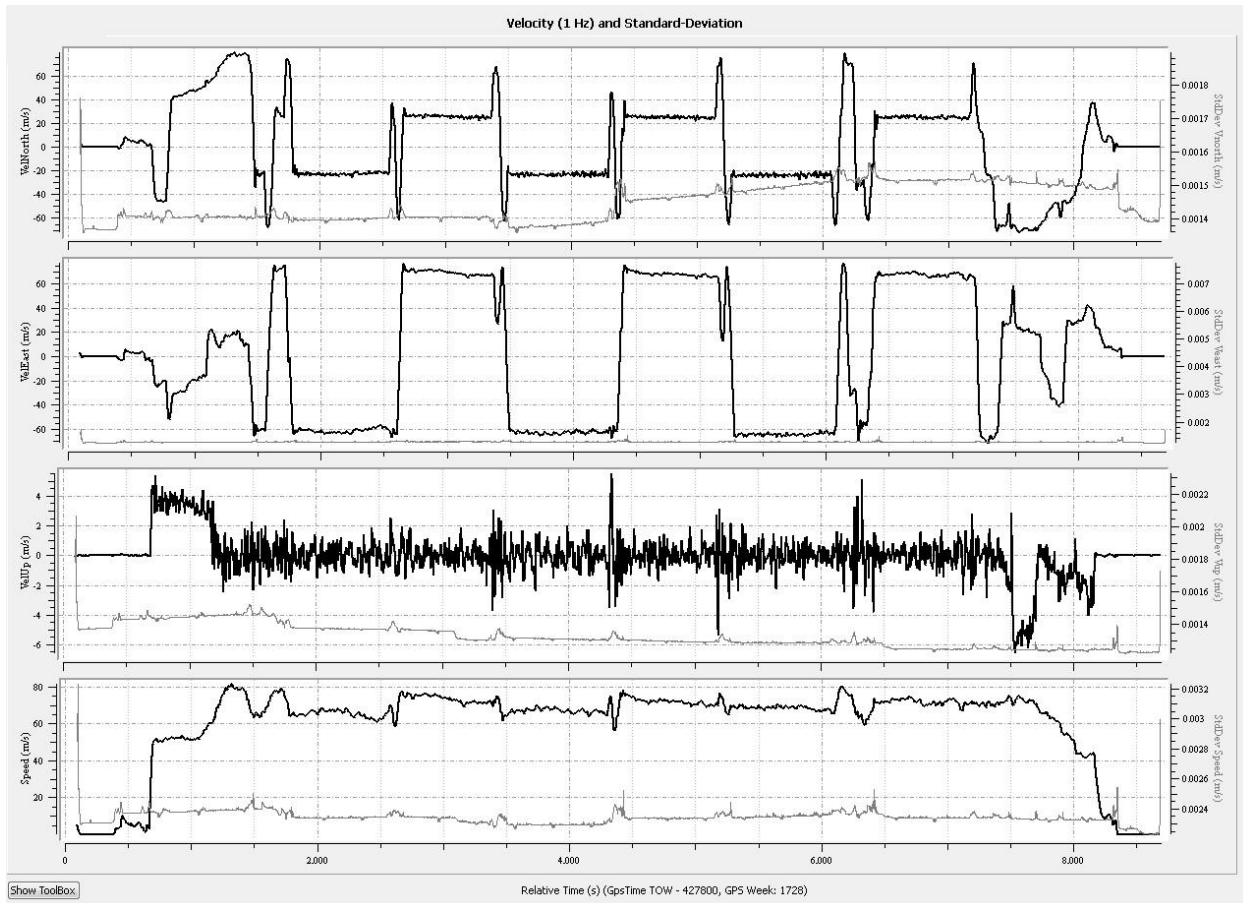

Figure 3: Velocity and Standard Deviation