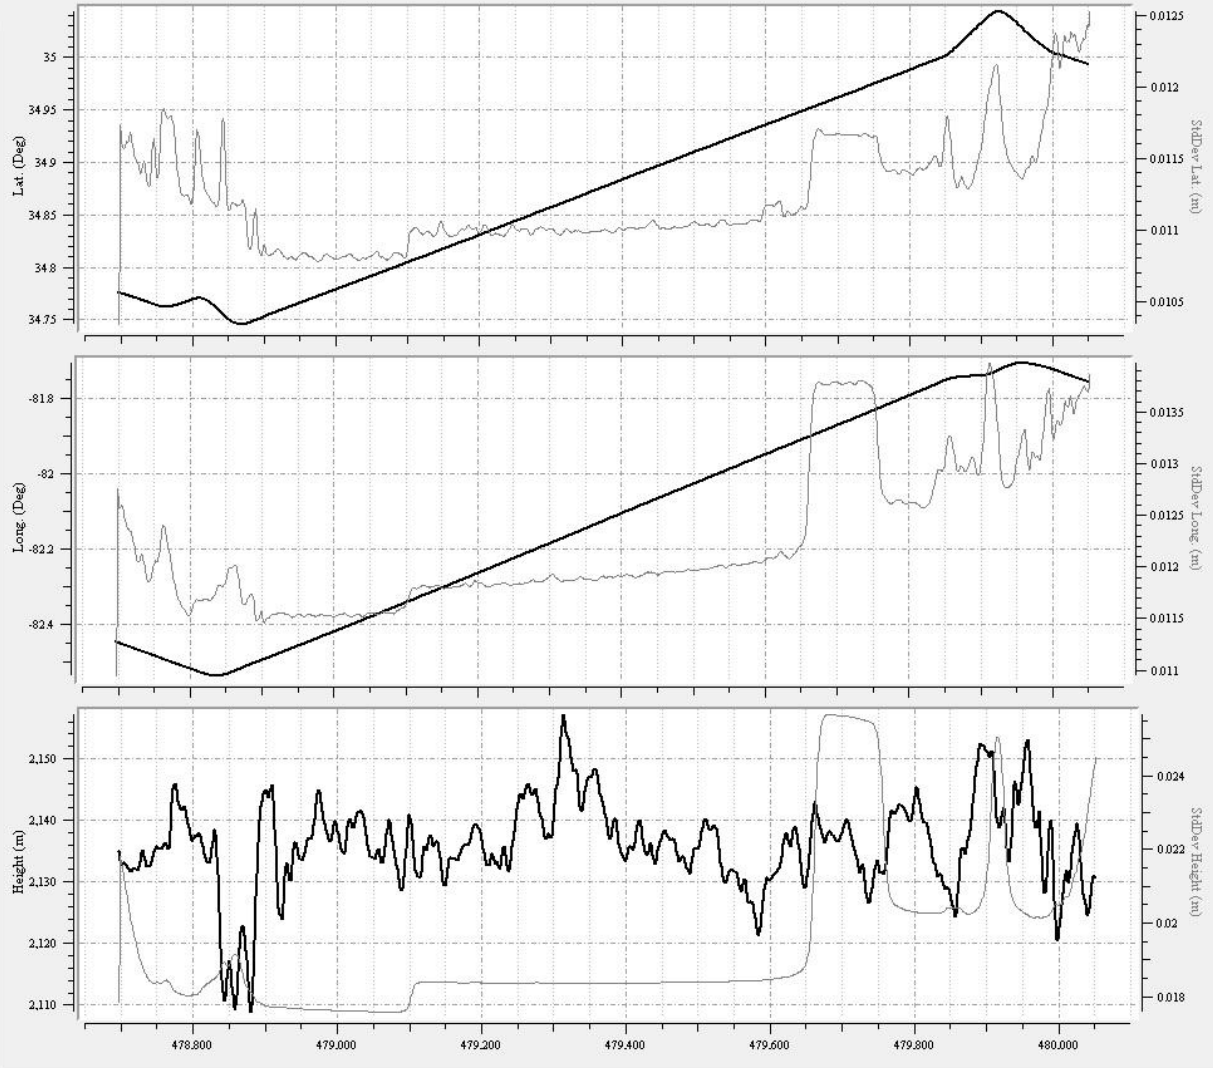

Position (1 Hz) and Standard-Deviation

GPS Time (s) of the Week 1729