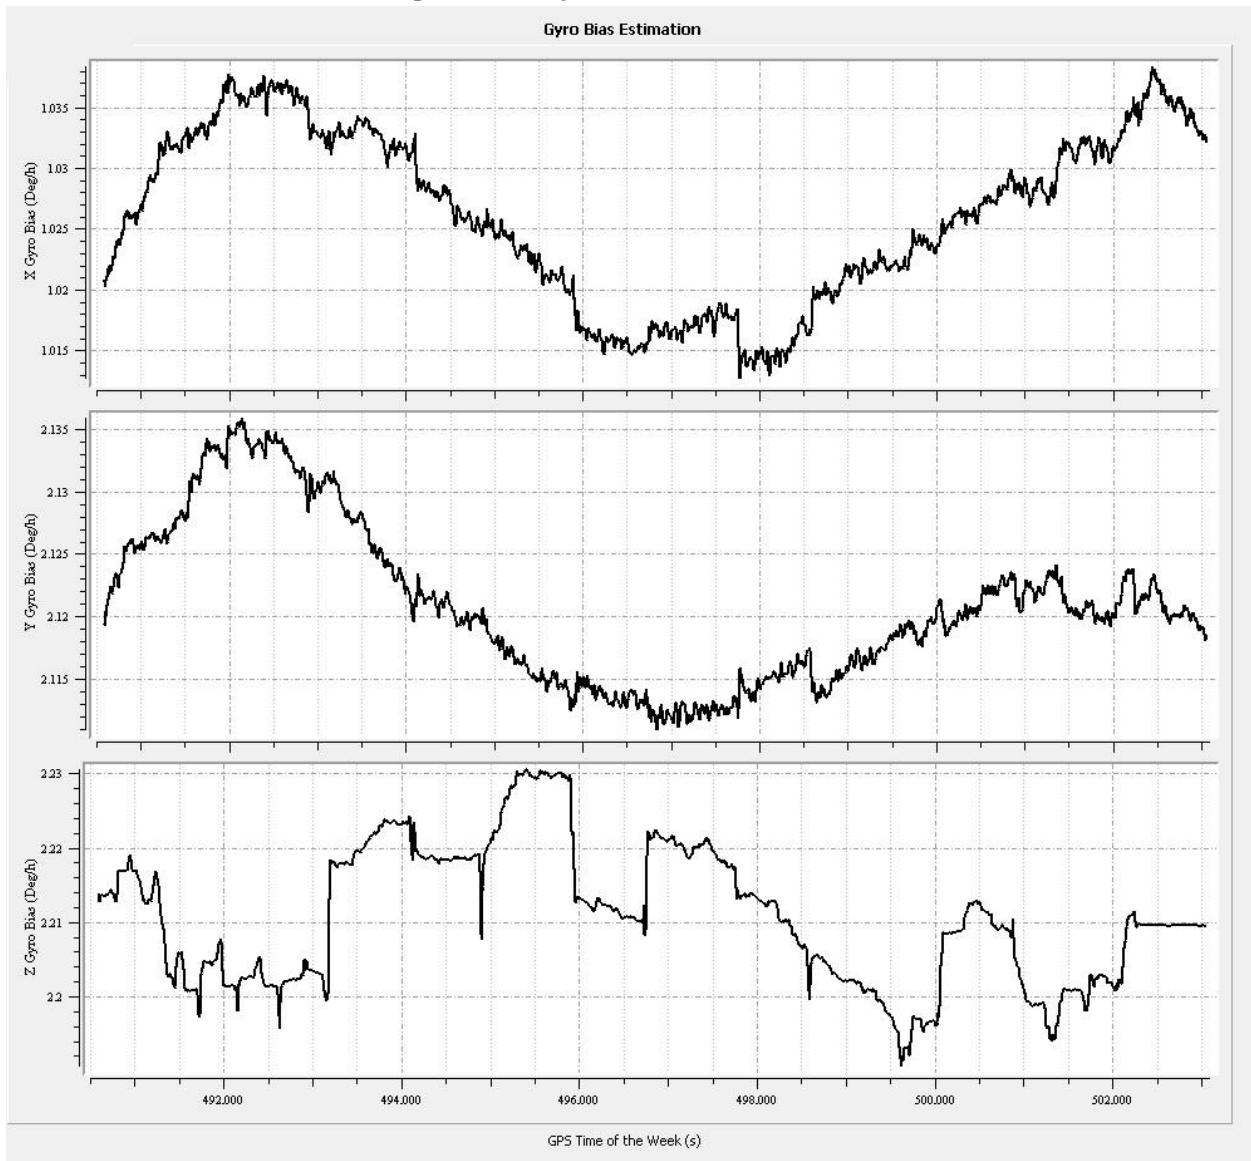

Figure 9: Gyro Bias Estimation

Output Results for JD13075_1