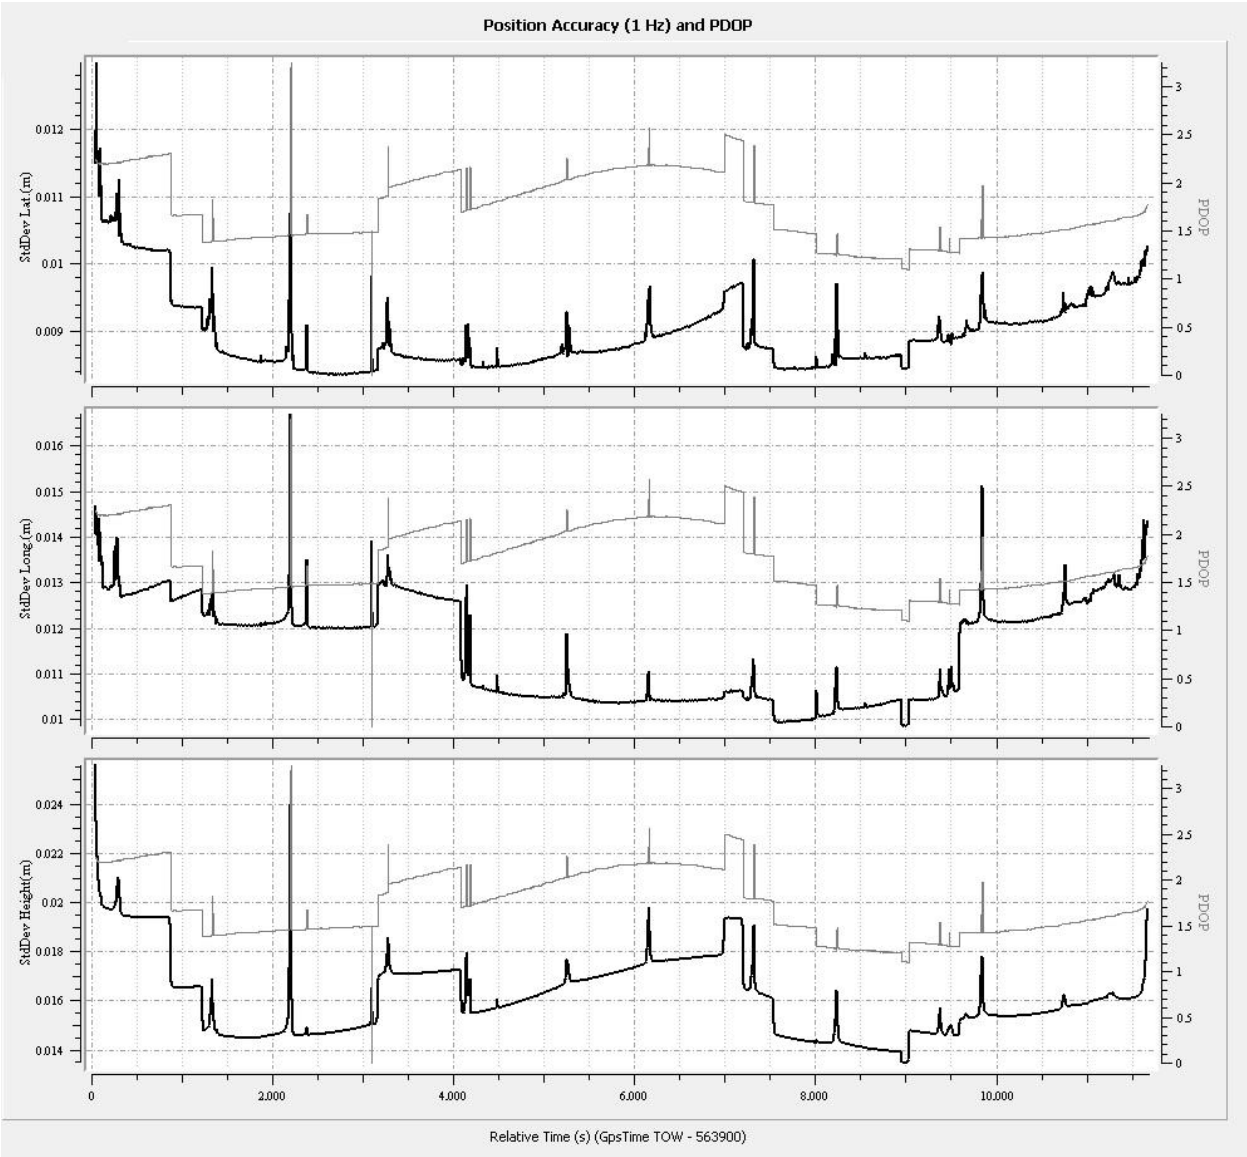

Figure 6: Position Accuracy and PDOP