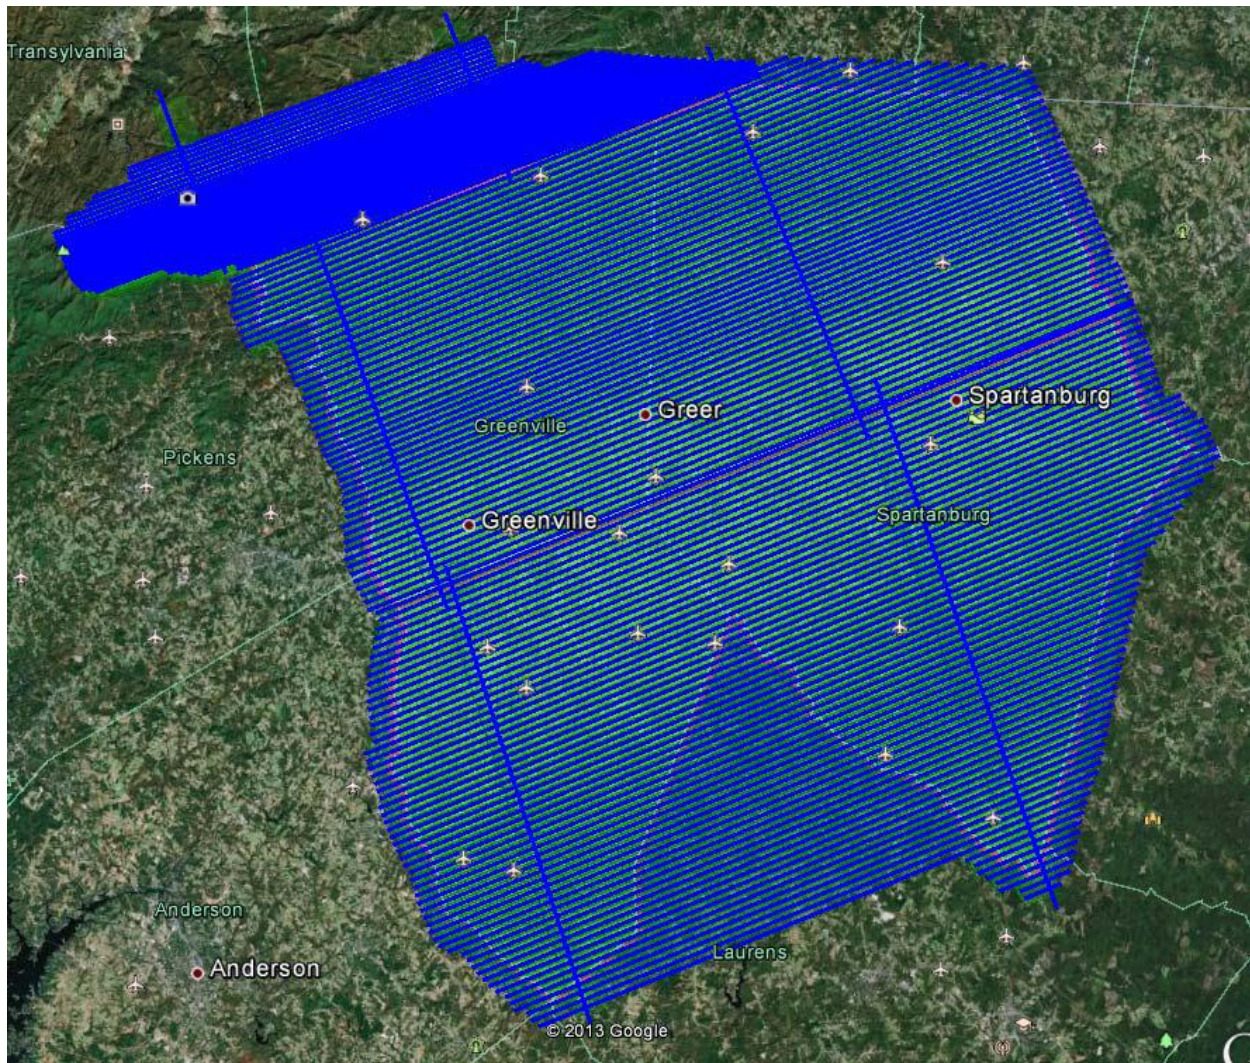

Figure 1: Planned flight lines

Item	Chosen Parameter
System	Leica ASL 70HP
Active Flight Lines	226
Total Flight Line Length (km)	9038
Total Flight Time (h)	53.8

Total Laser Time (h)	35
Approximate Area (km ²)	3912.69
Altitude (AGL meters)	1249
Approx. Ground Speed (kts)	140
Laser Fireing Rate (kHz)	167.6
Scan Frequency (hz)	24.3
Swath width (m)	1164
Swath Overlap (%)	50
Line Spacing (m)	450
Pass heading (degree)	68
Field of View (degree)	40
Computed Down Track spacing (m)	1.03
Computed Cross Track Spacing (m)	1.03
Average point spacing (m)	0.7
Point Density at Nadir	1.9
Points per meter ² (m)	2.1
Gain up/Down	3
Scan Pattern	Triangle
MPIA	OFF