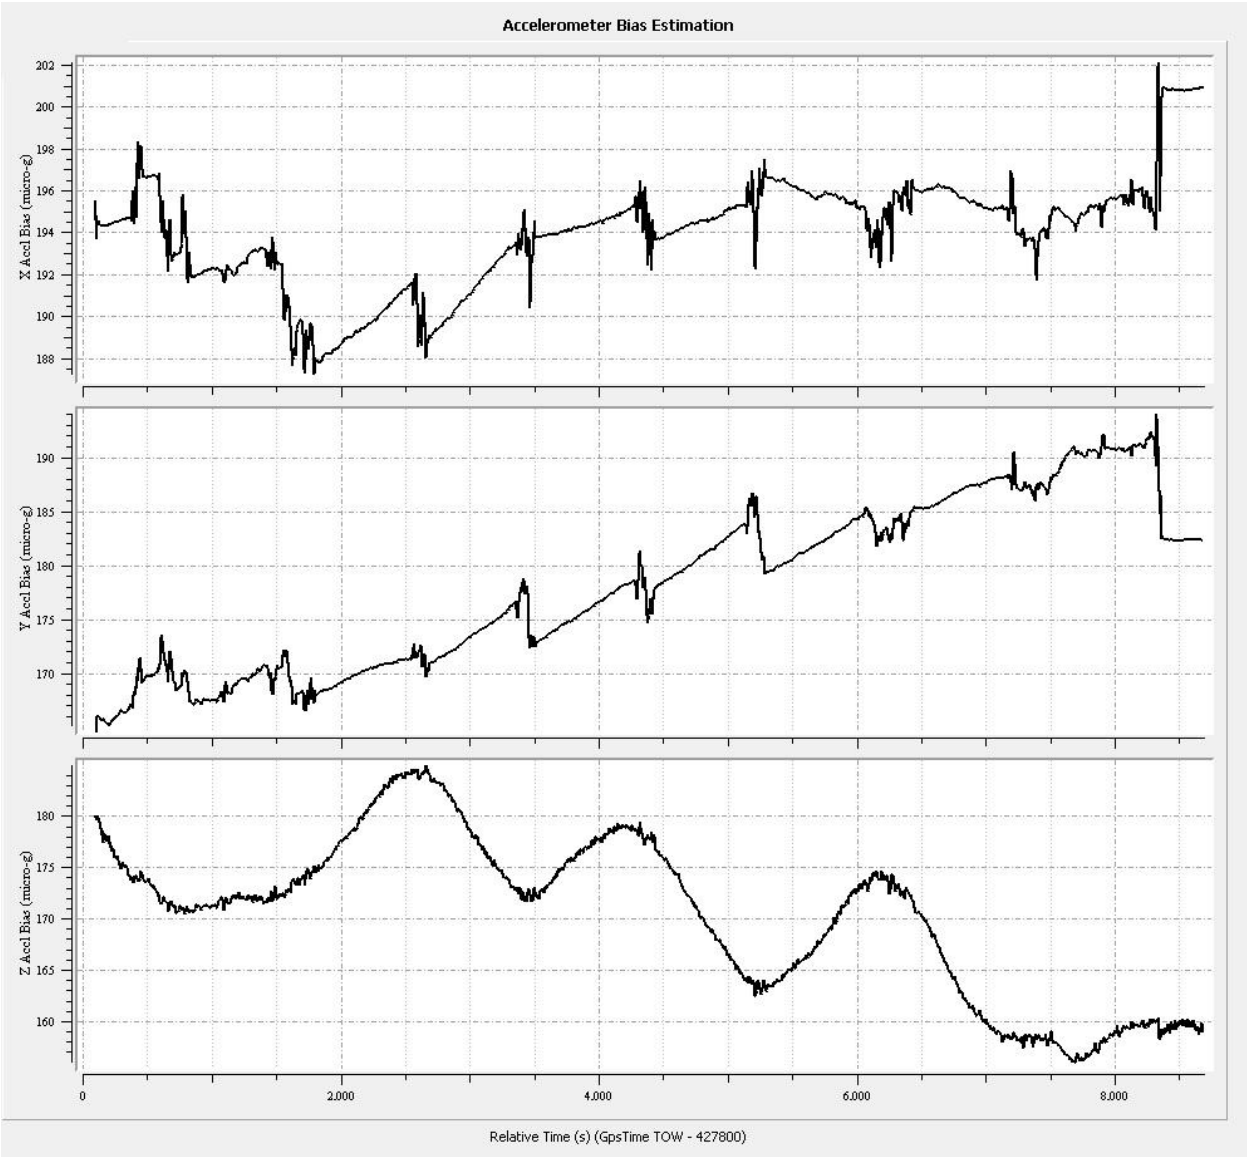

Figure 7: Accelerometer Bias Estimation