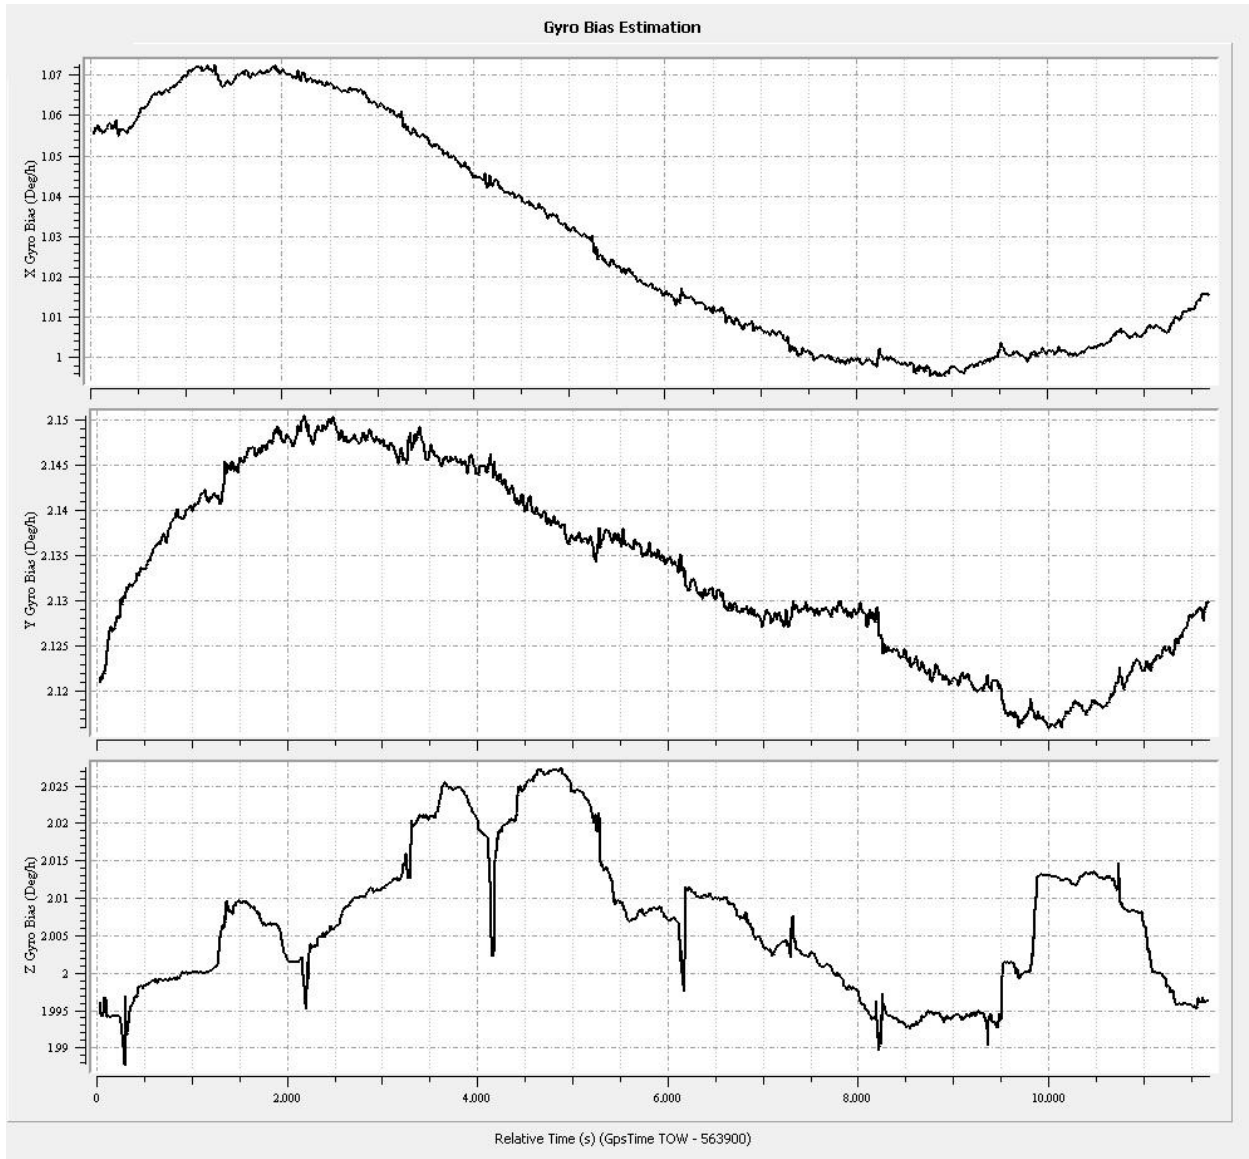

Figure 9: Gyro Bias Estimation

Output Results for JD13075_2