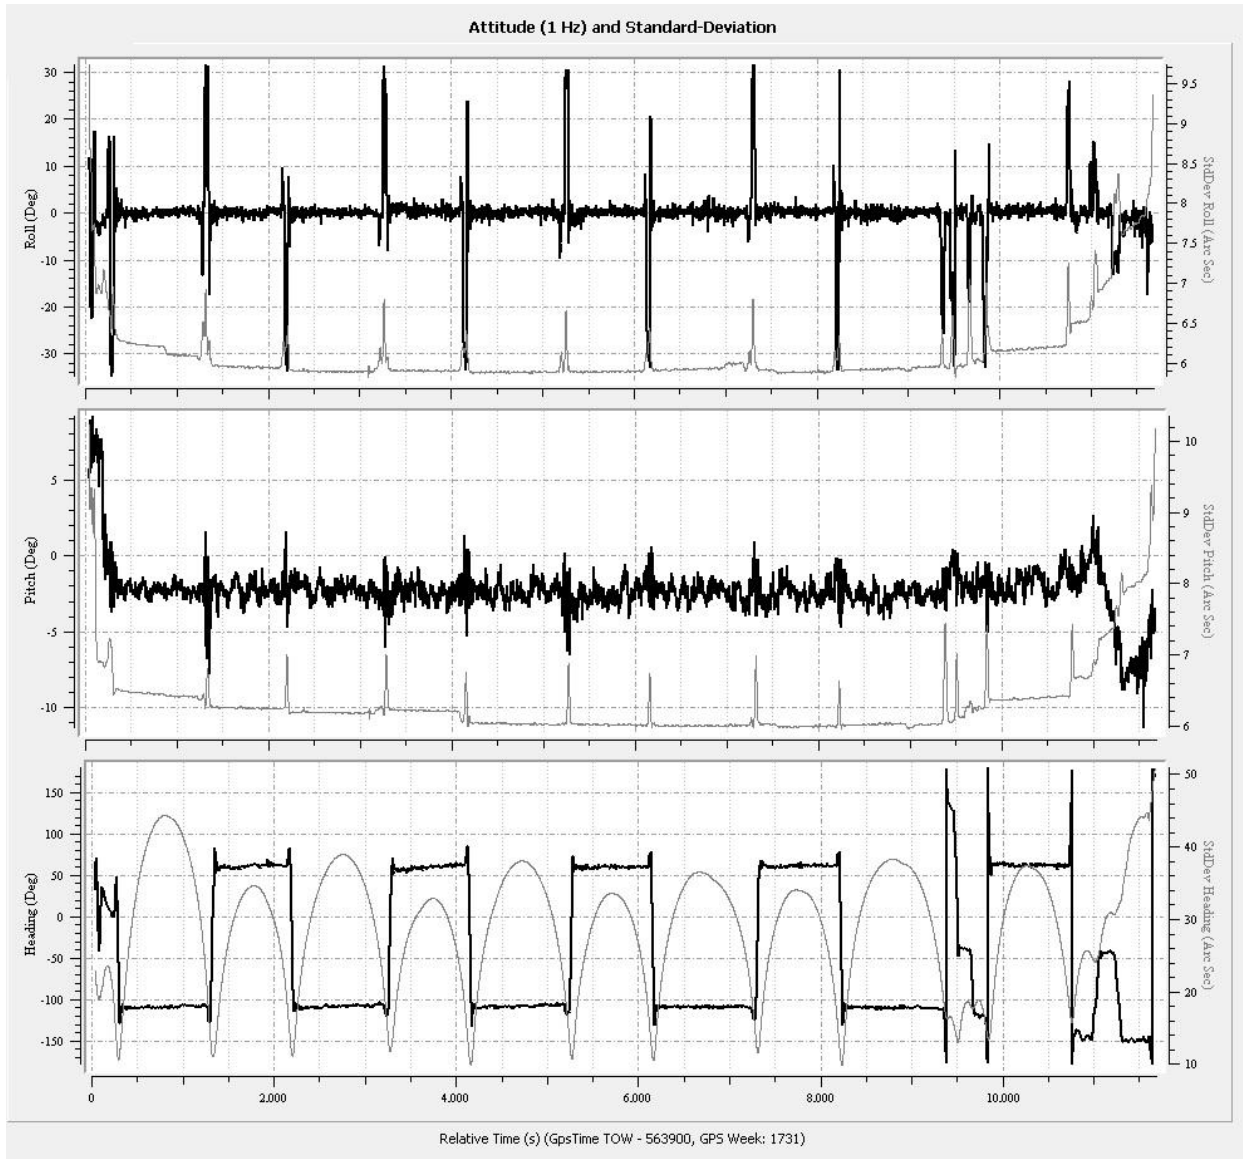

Position (1 Hz) and Standard-Deviation

Relative Time (s) (GpsTime TOW - 563900, GP5 Week: 1731)

Figure 3: Velocity and Standard Deviation

Figure 4: Forward/Reverse or Combined Separation Plot

Figure 5: Attitude and Standard Deviation