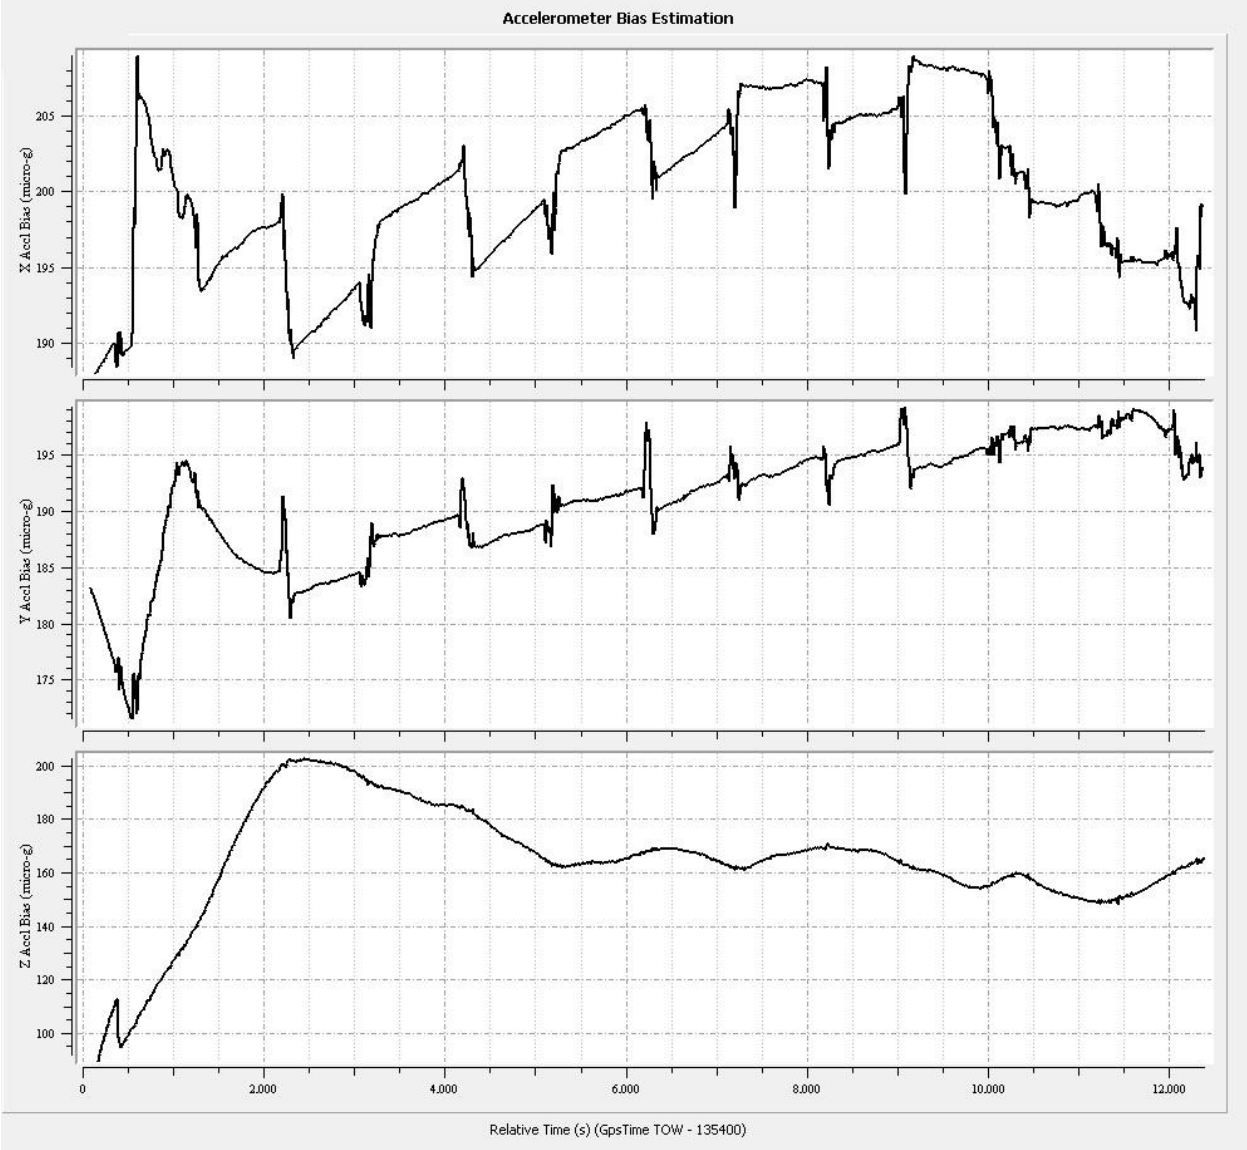

Figure 7: Accelerometer Bias Estimation