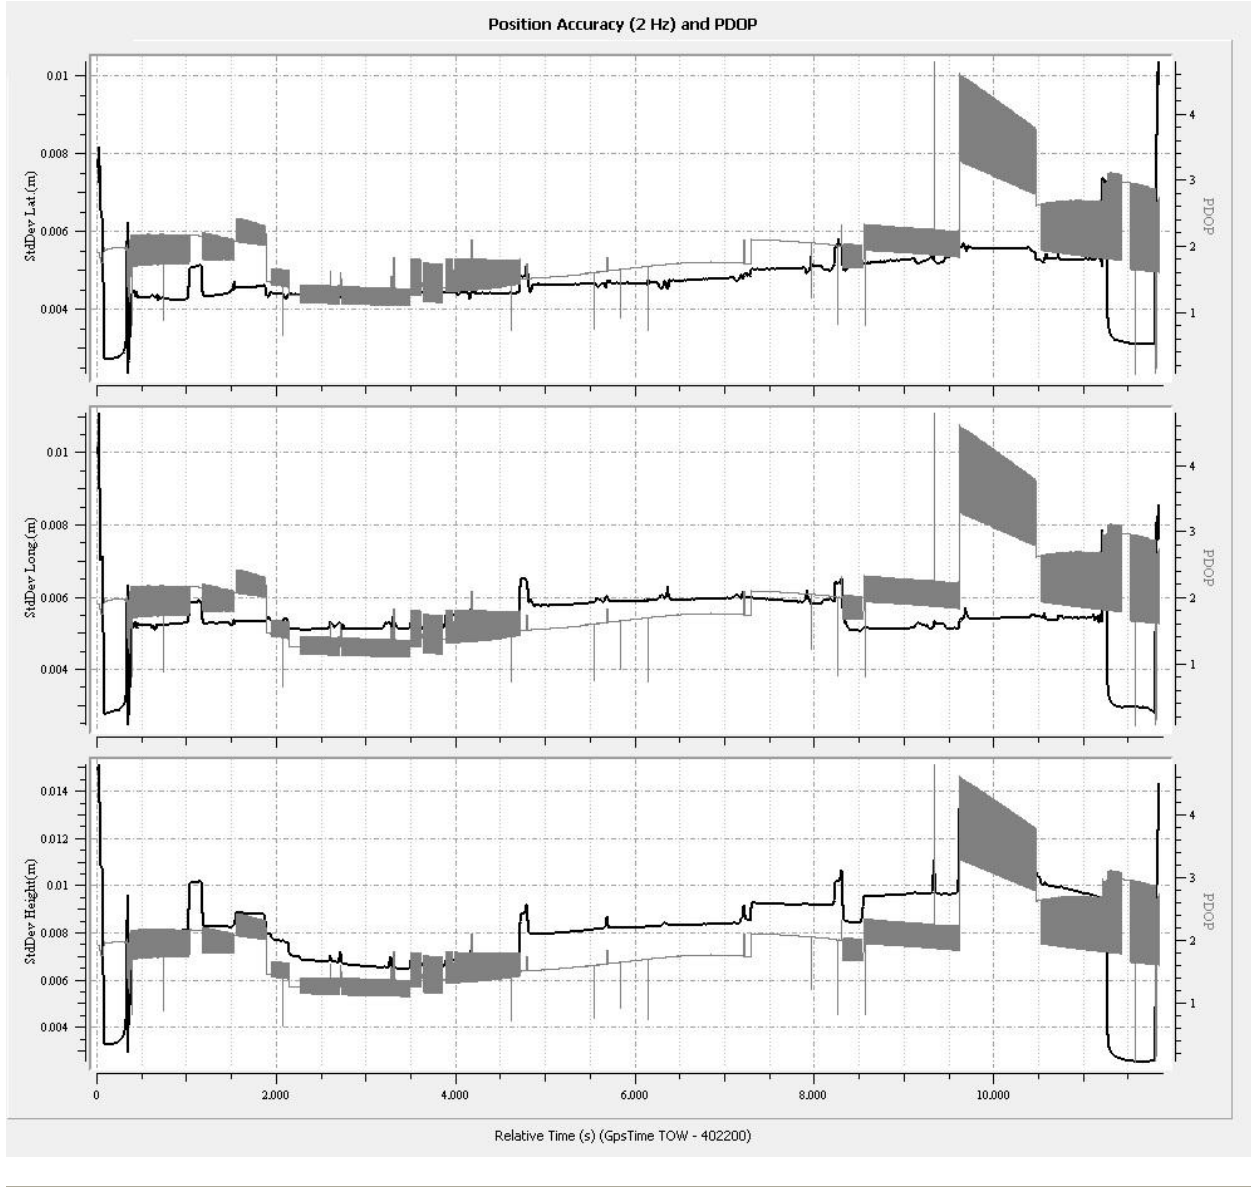

Figure 6: Position Accuracy and PDOP