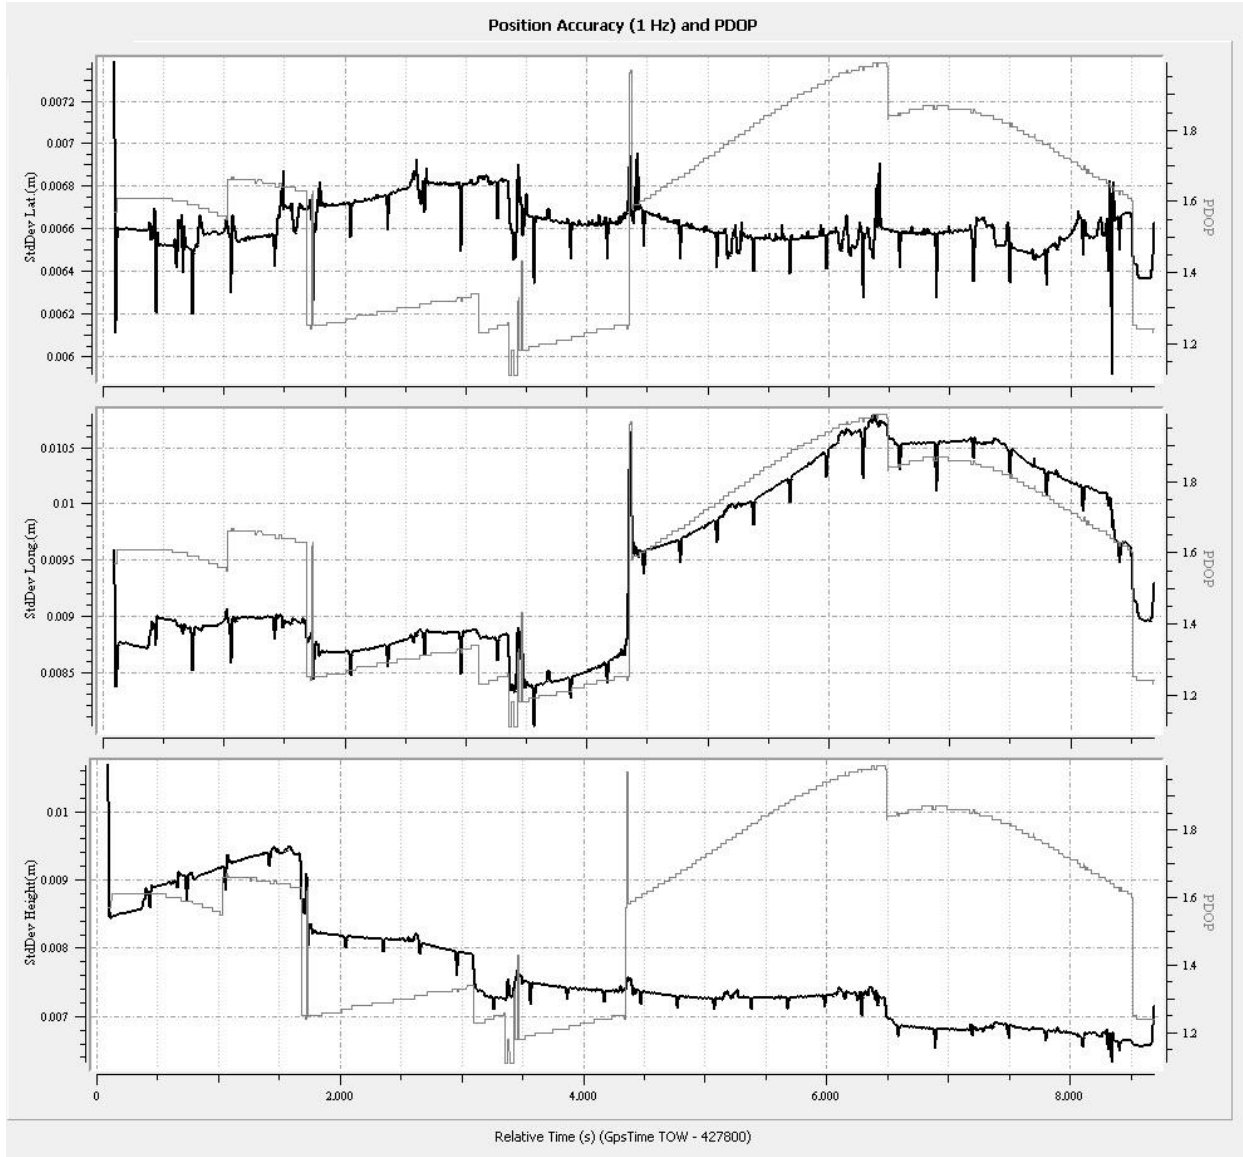

Figure 6: Position Accuracy and PDOP