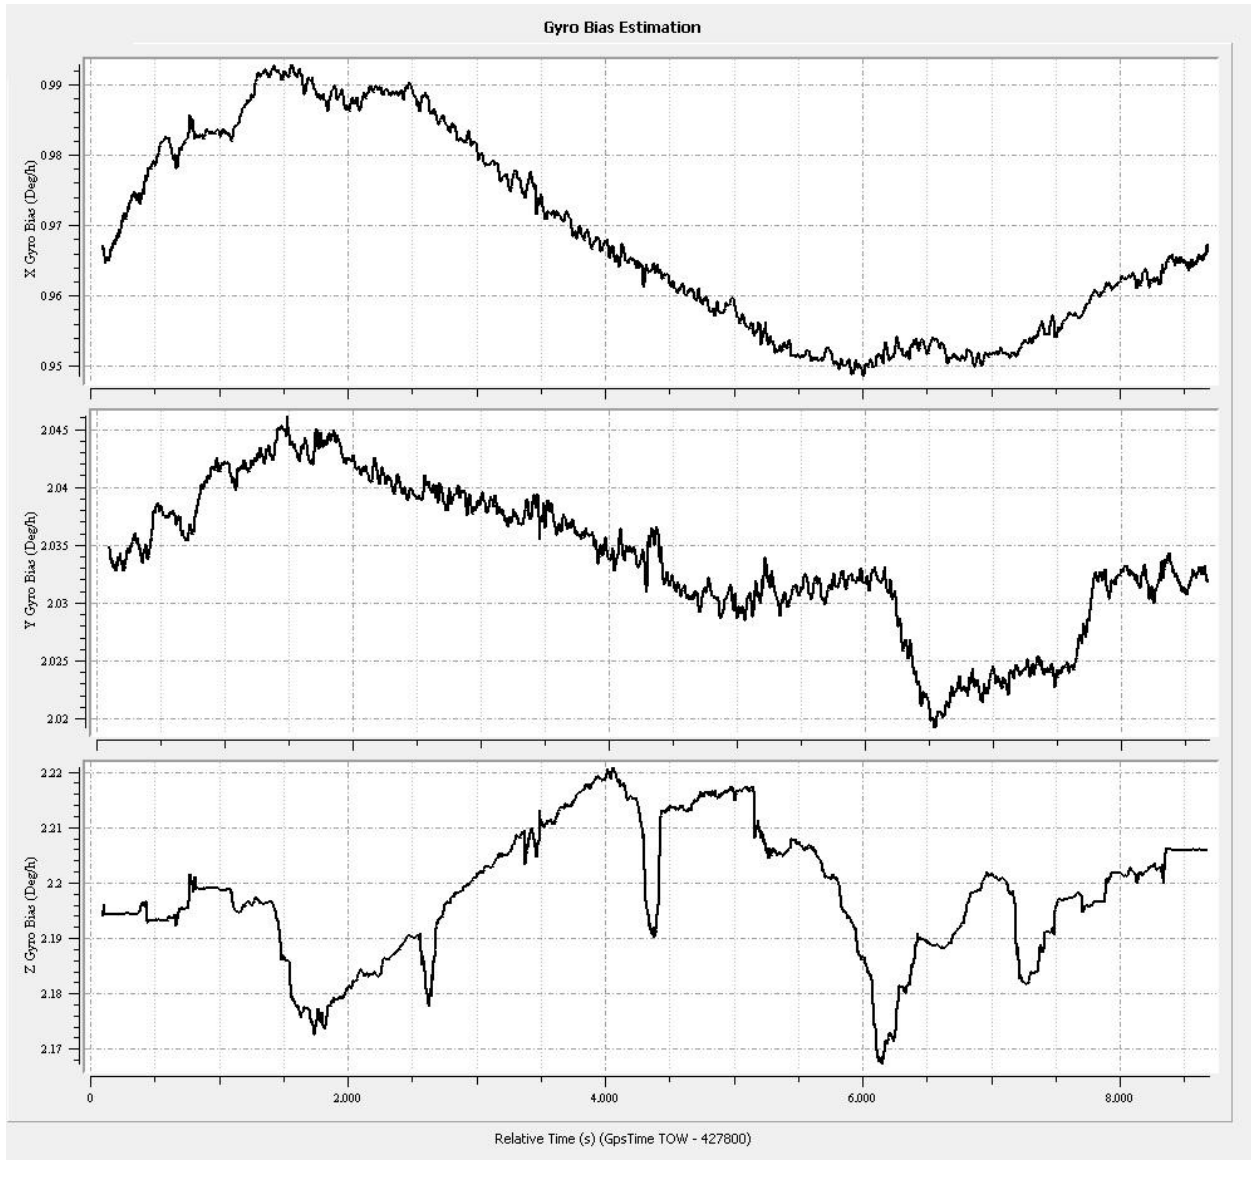

Figure 9: Gyro Bias Estimation

Output Results for JD13055_1