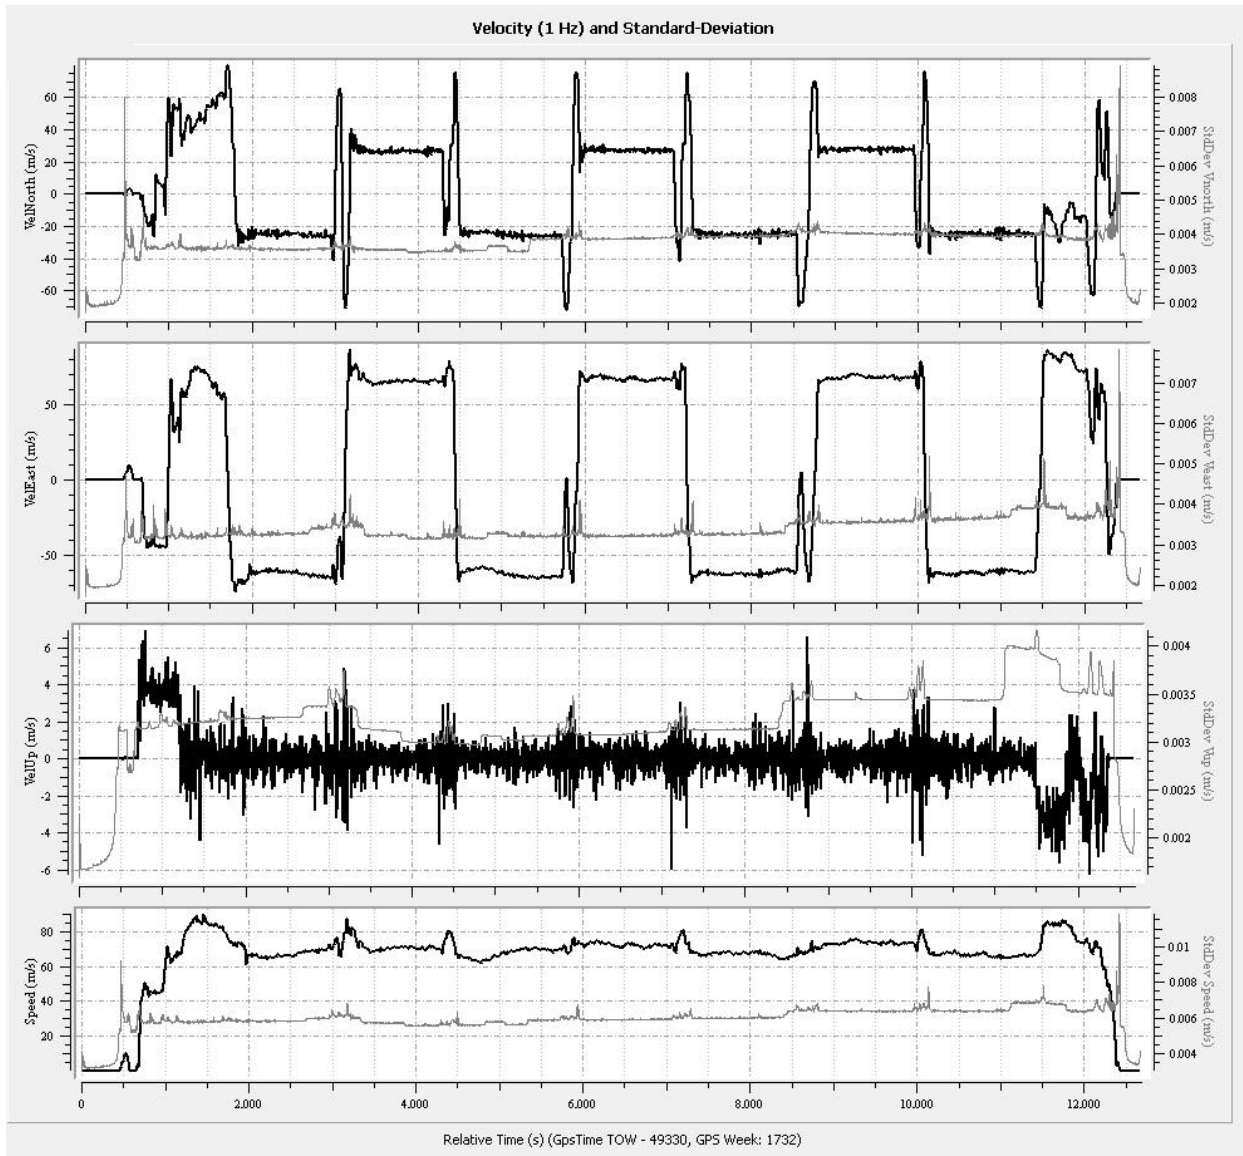

Output Results for JD13076_1

Figure 1: Trajectory Map

Figure 2: Position and Standard Deviation

Position (1 Hz) and Standard-Deviation

Relative Time (s) (GpsTime TOW - 49330, GPS Week: 1732)

Figure 3: Velocity and Standard Deviation