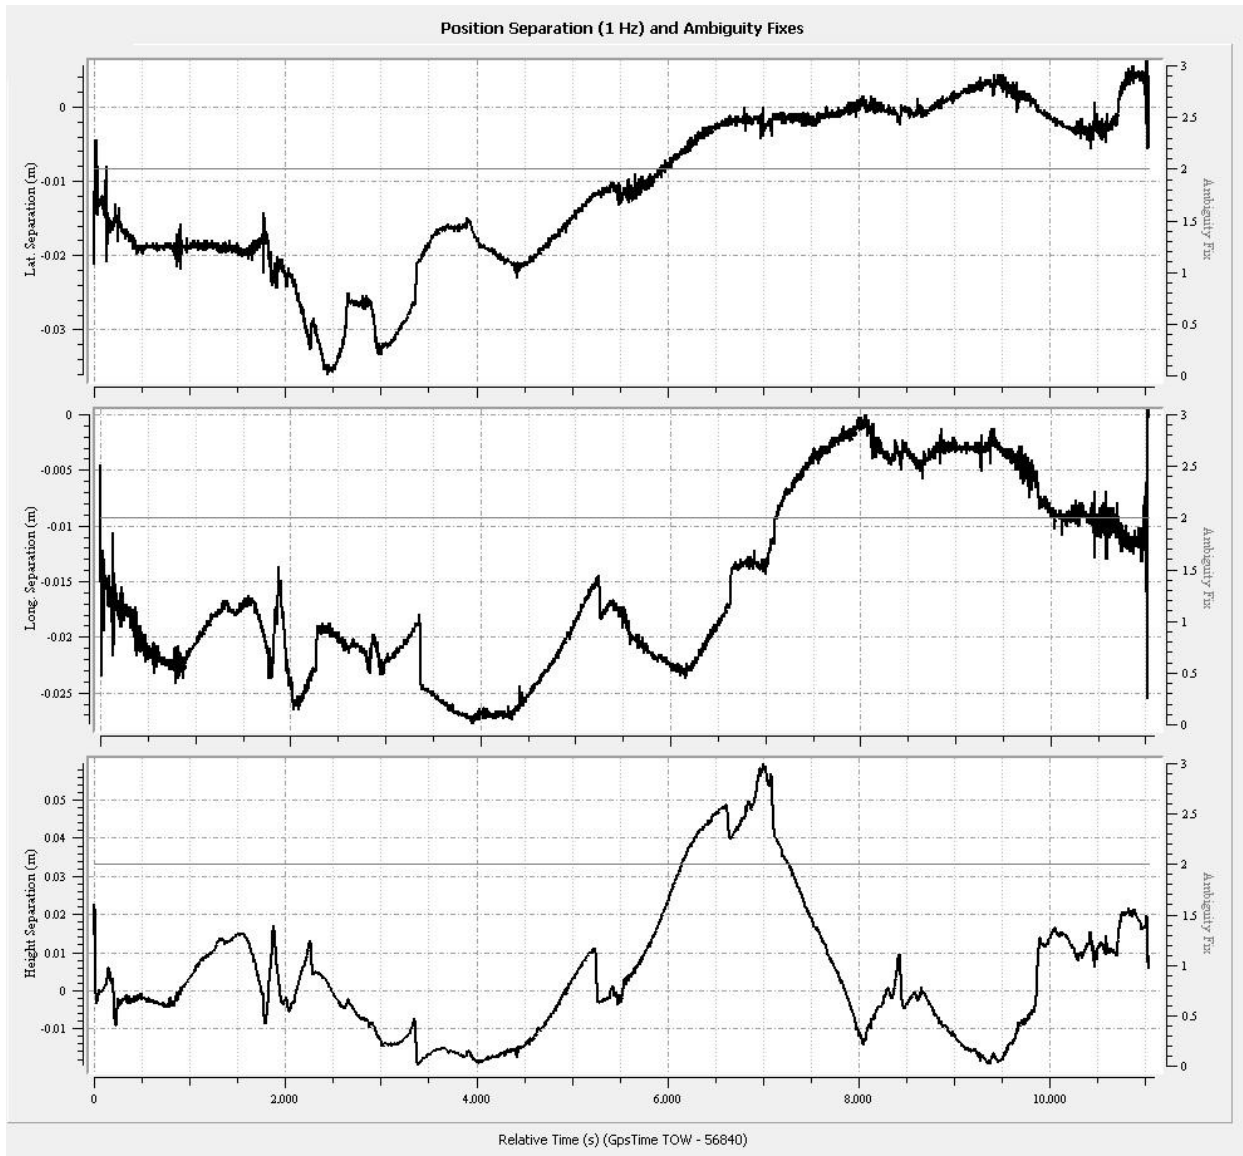

Figure 4: Forward/Reverse or Combined Separation Plot