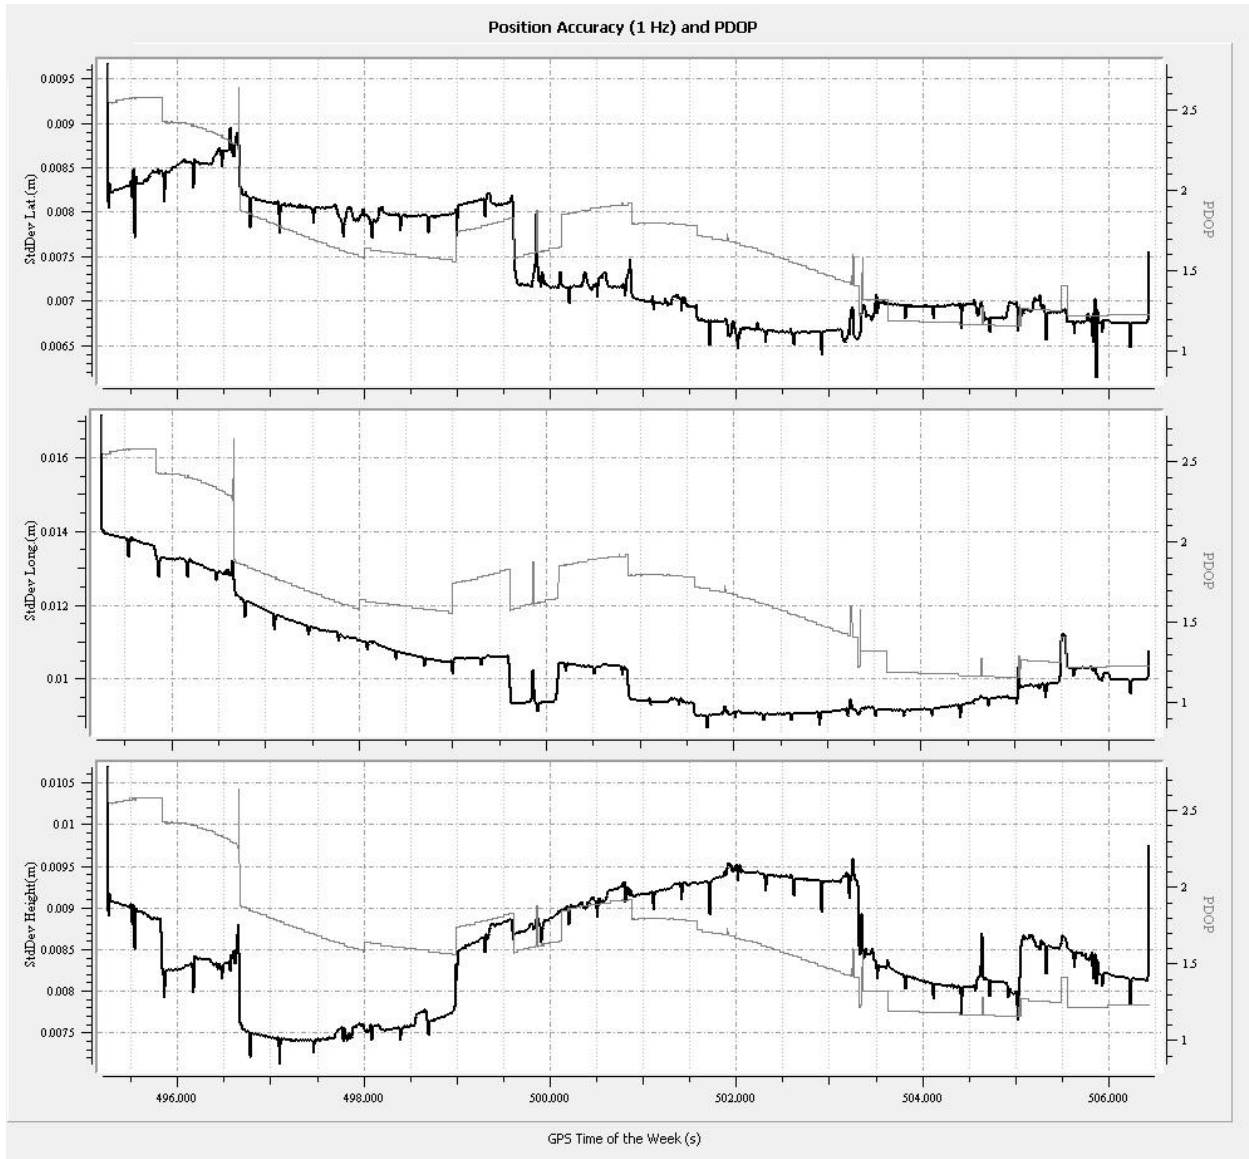

Figure 6: Position Accuracy and PDOP