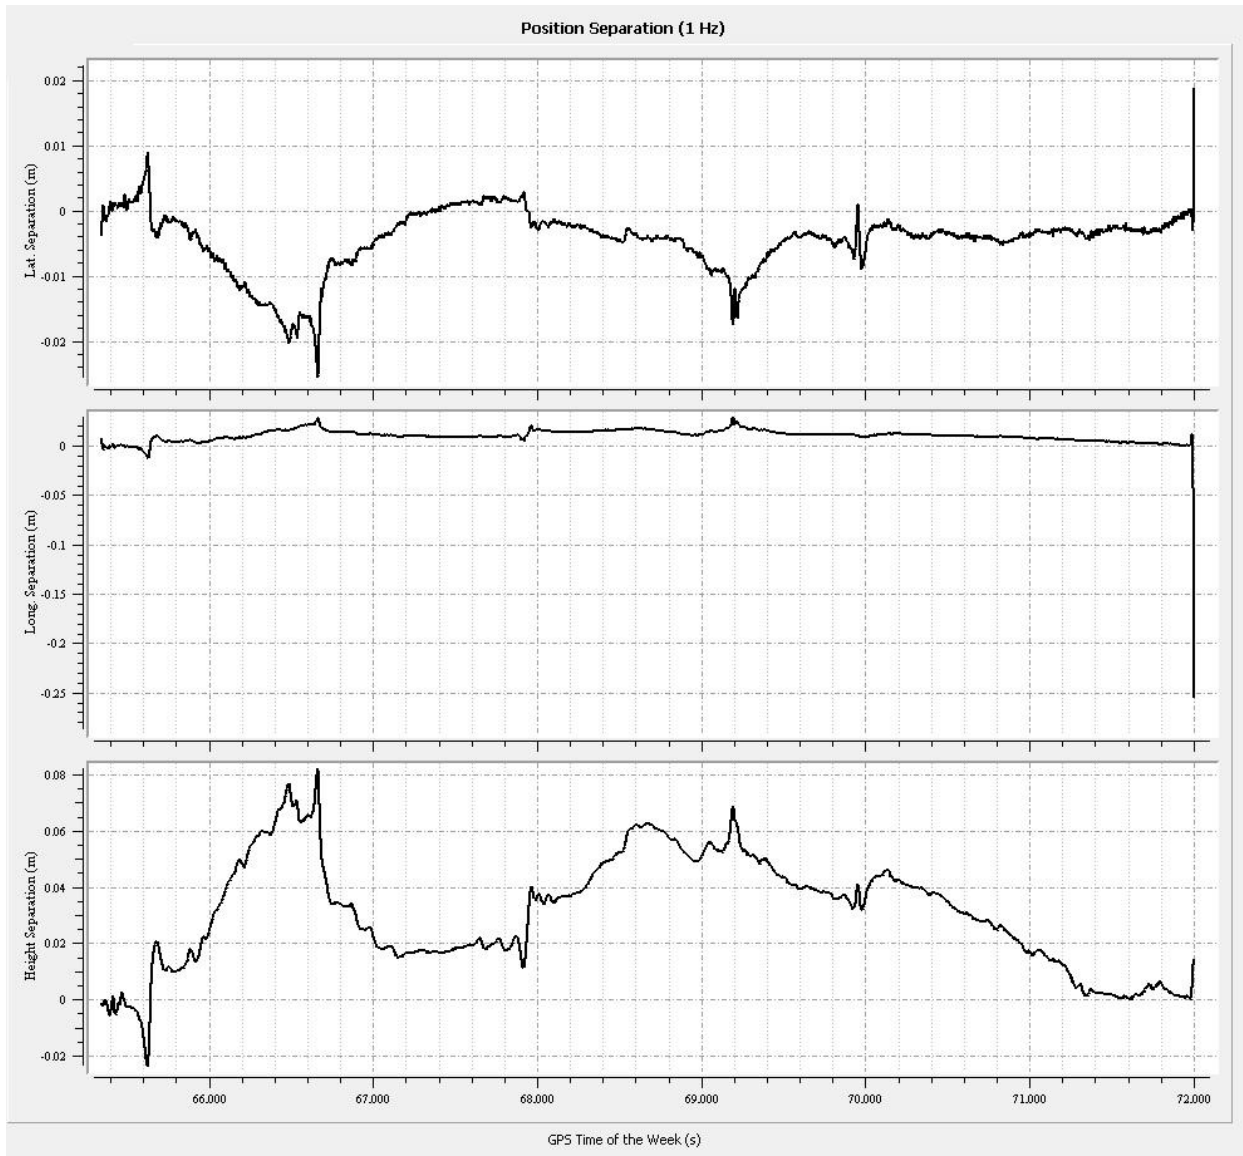

Figure 4: Forward/Reverse or Combined Separation Plot