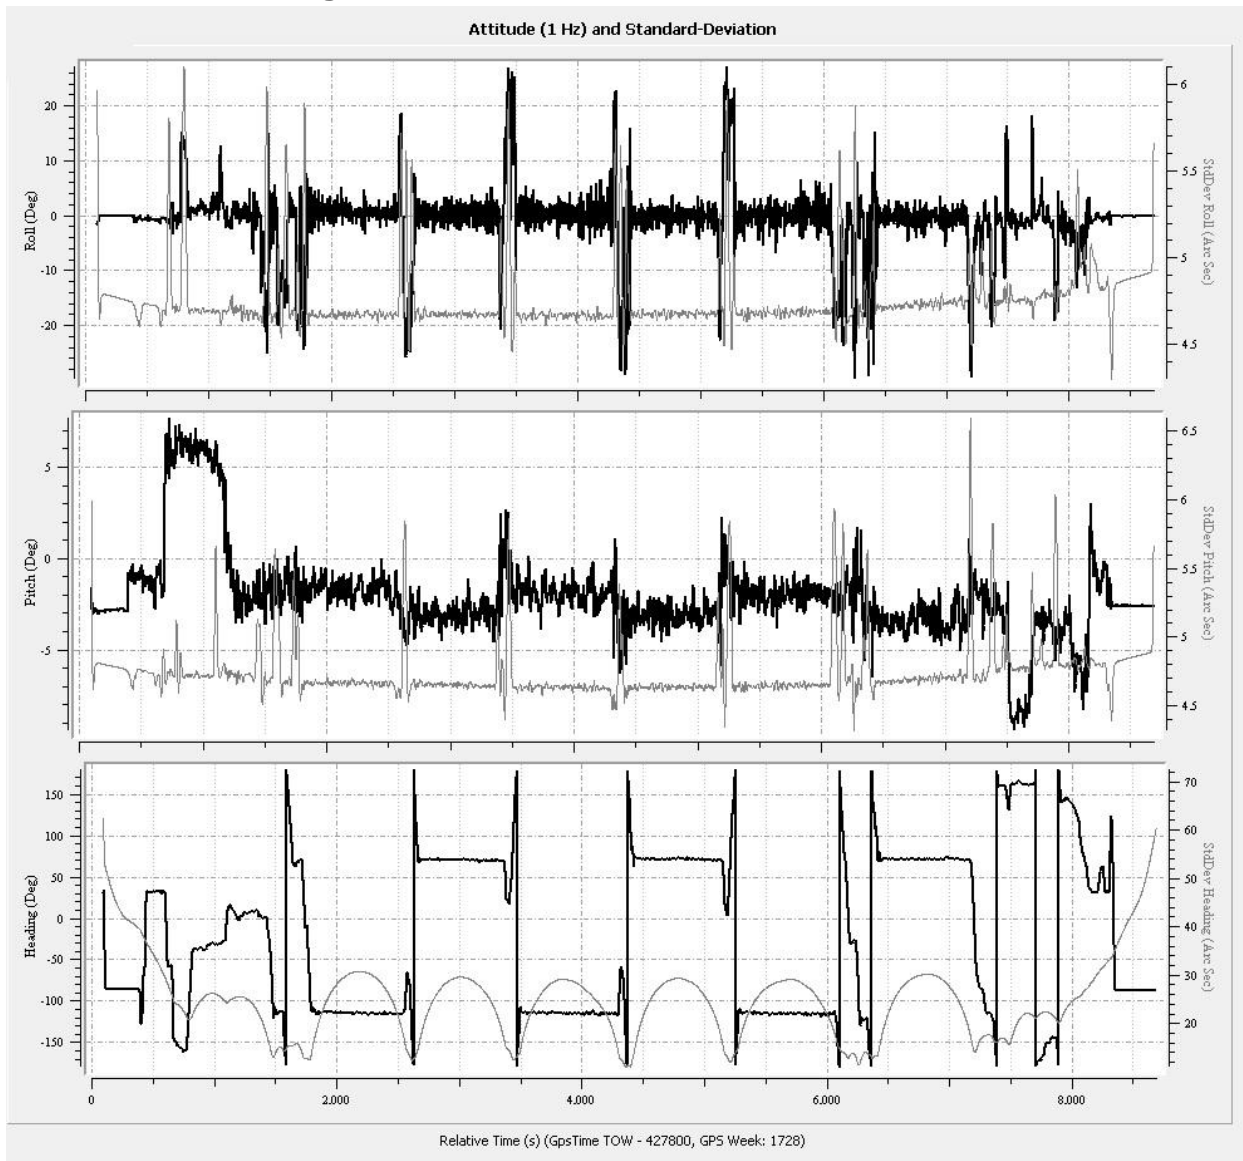

Figure 5: Attitude and Standard Deviation