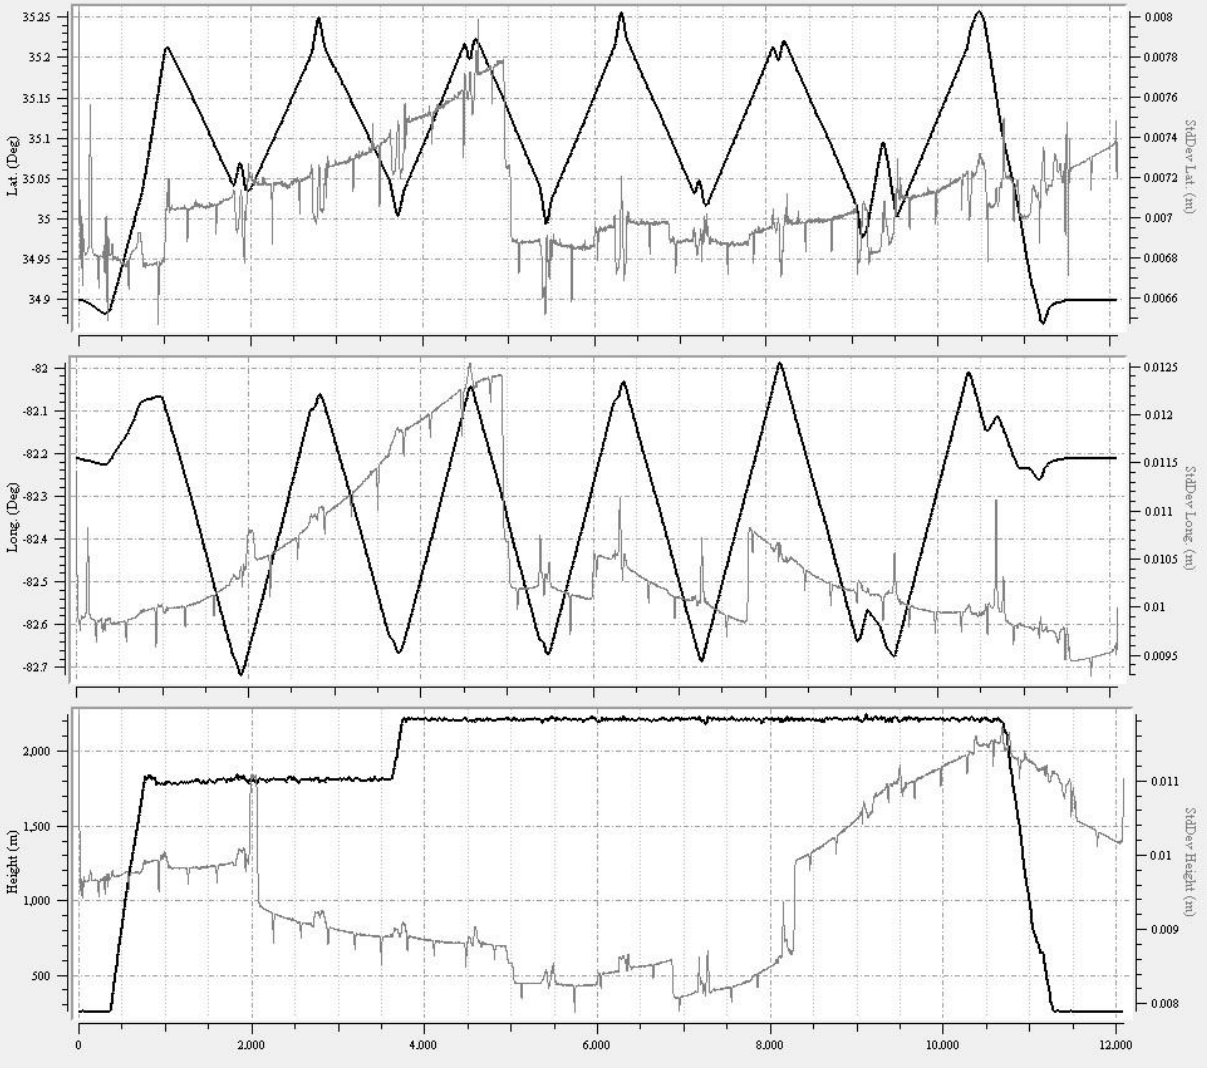

Position (1 Hz) and Standard-Deviation

Relative Time (s) (GpsTime TOW - 50390, GPS Week: 1730)