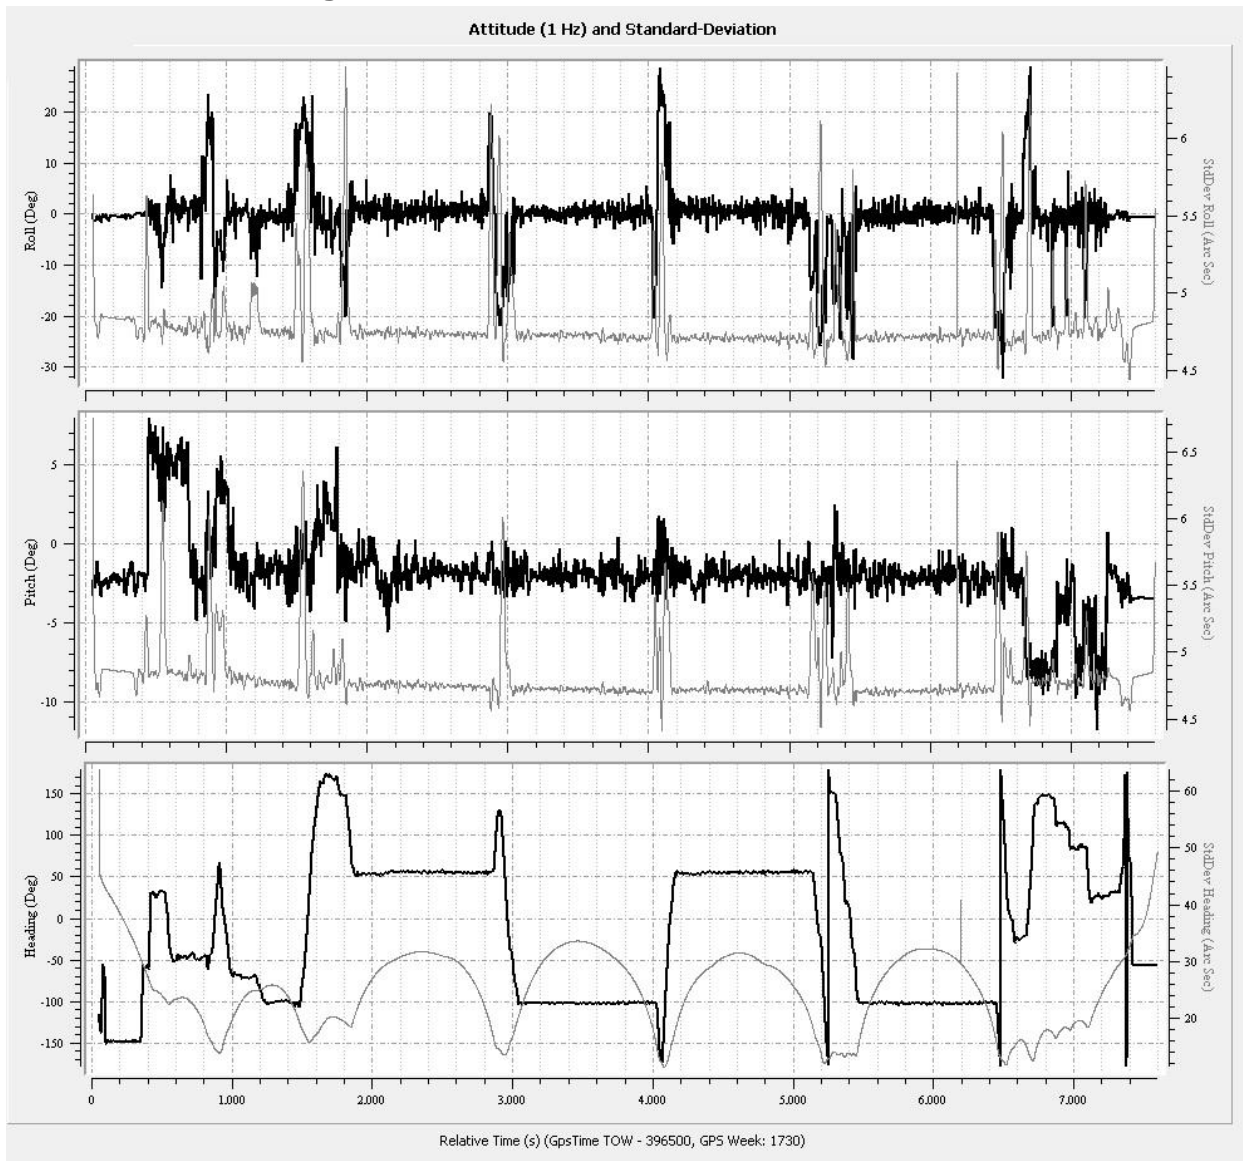

Figure 5: Attitude and Standard Deviation