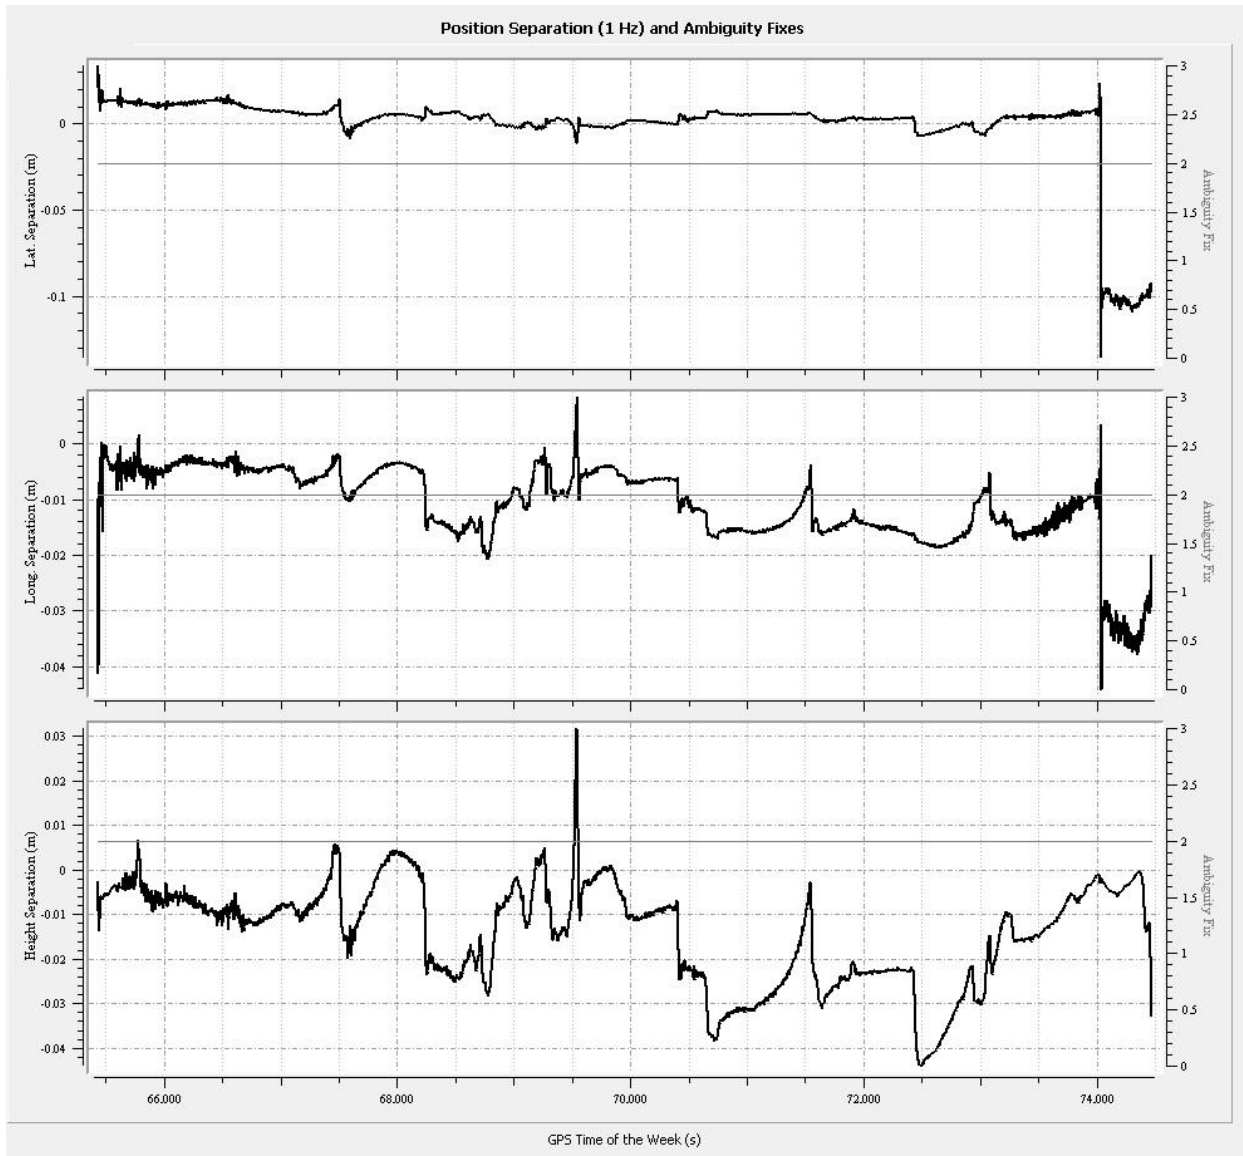

Figure 4: Forward/Reverse or Combined Separation Plot