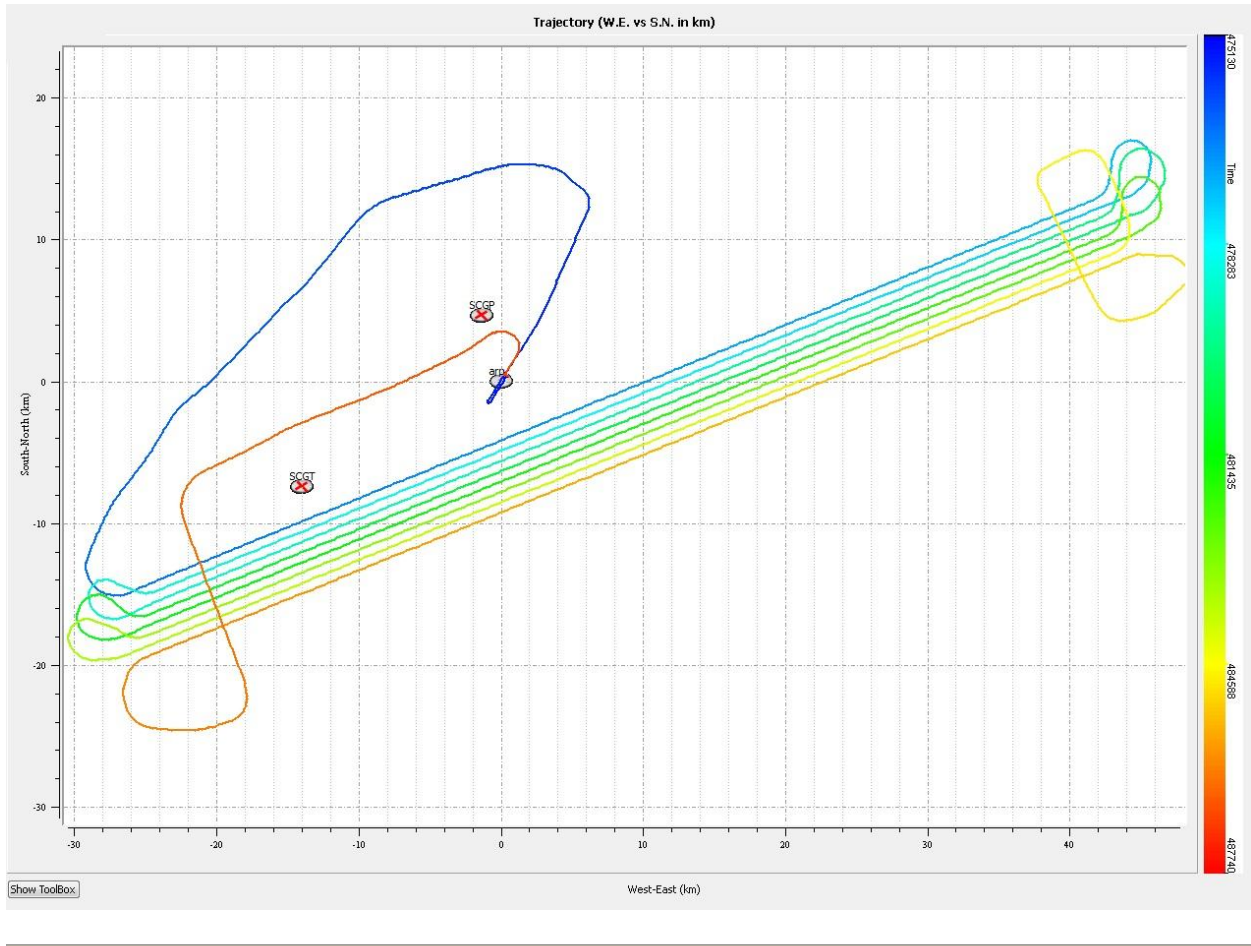

Figure 1: Trajectory Map

Figure 2: Position and Standard Deviation