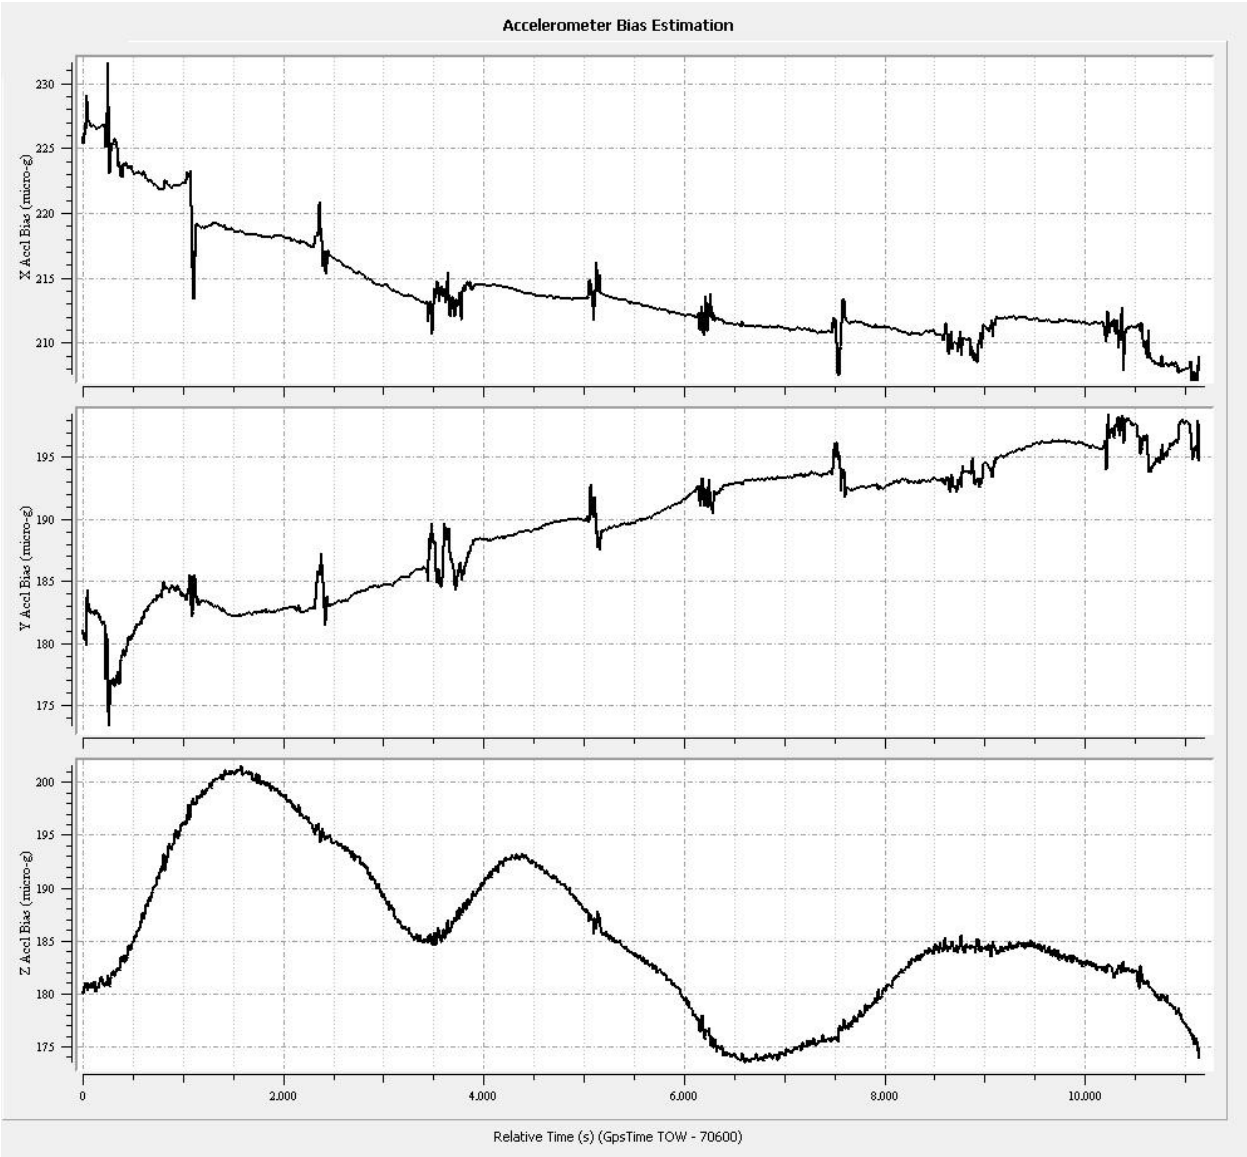

Figure 7: Accelerometer Bias Estimation