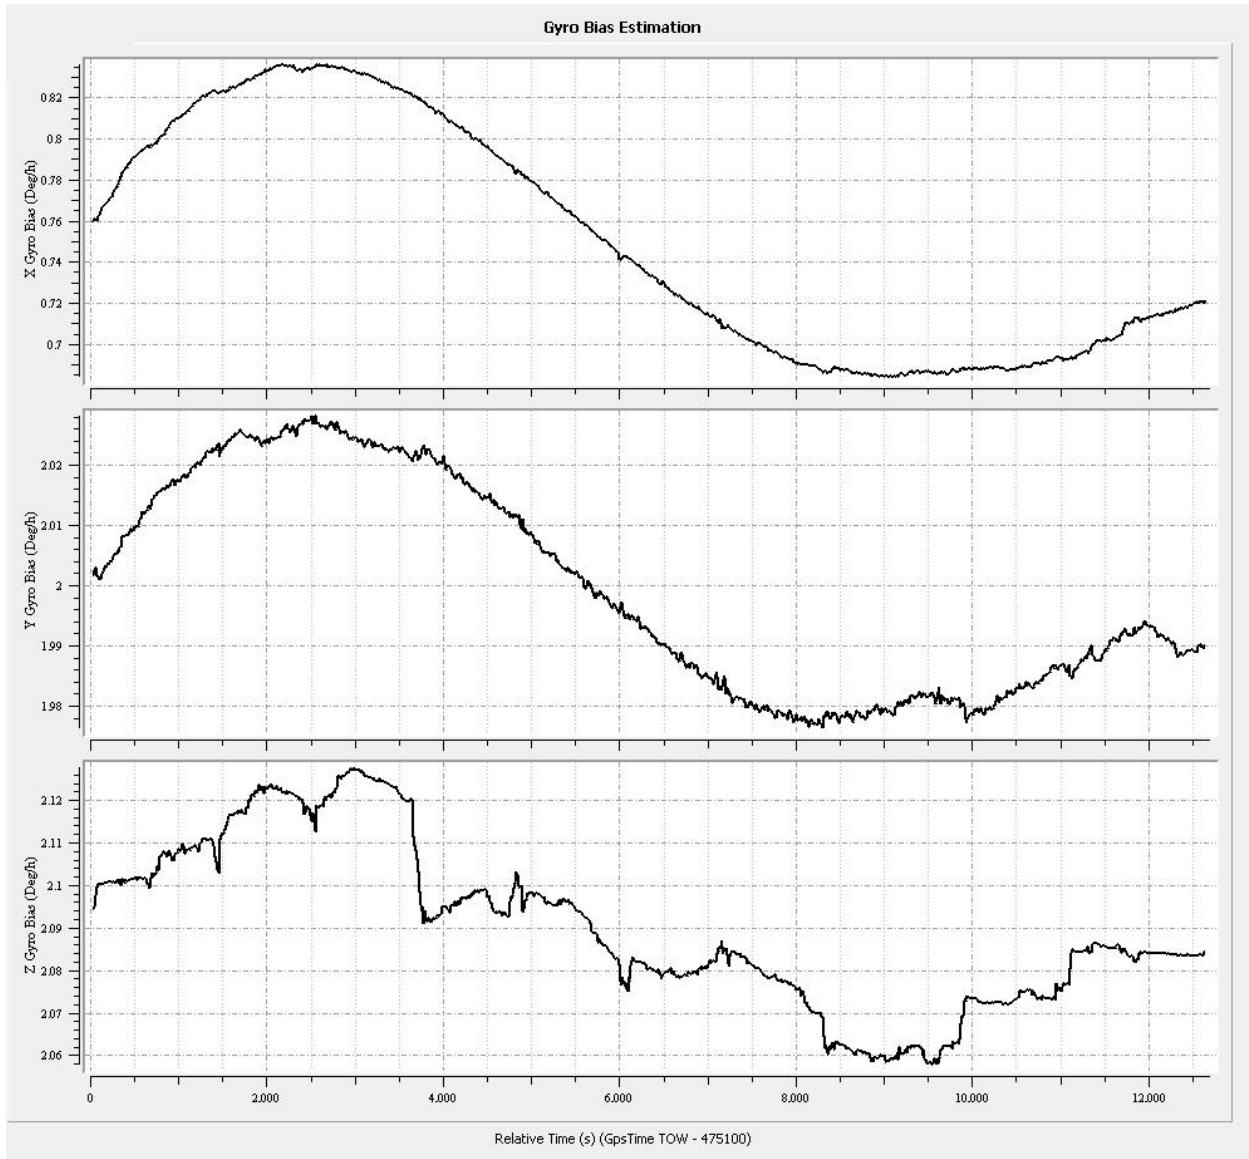

Figure 9: Gyro Bias Estimation

Output Results for JD13060_B