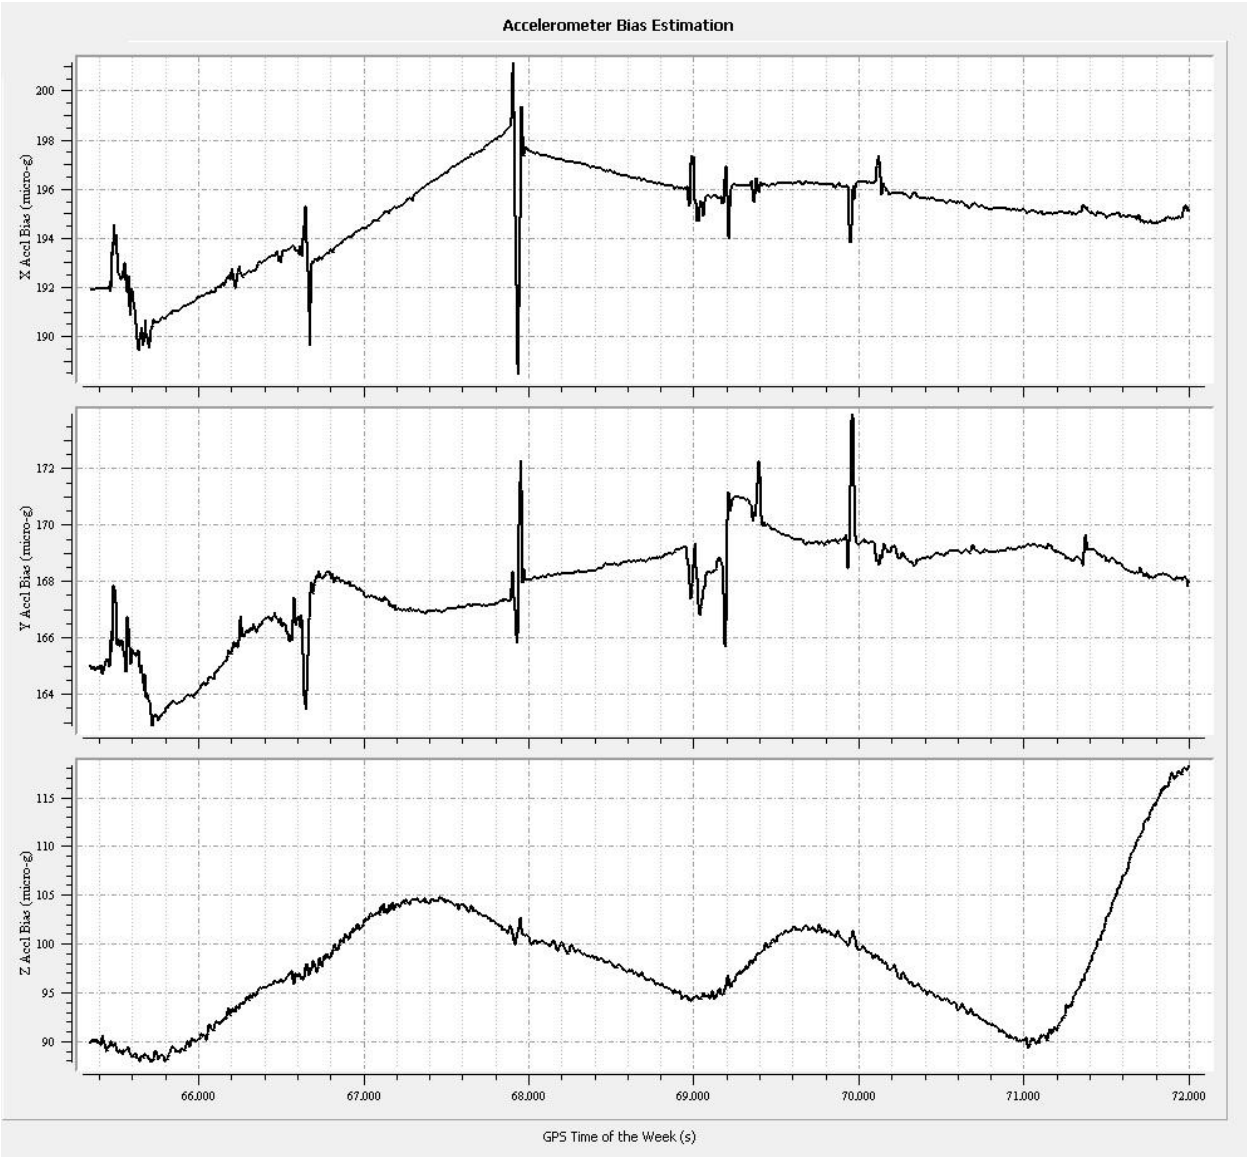

Figure 7: Accelerometer Bias Estimation