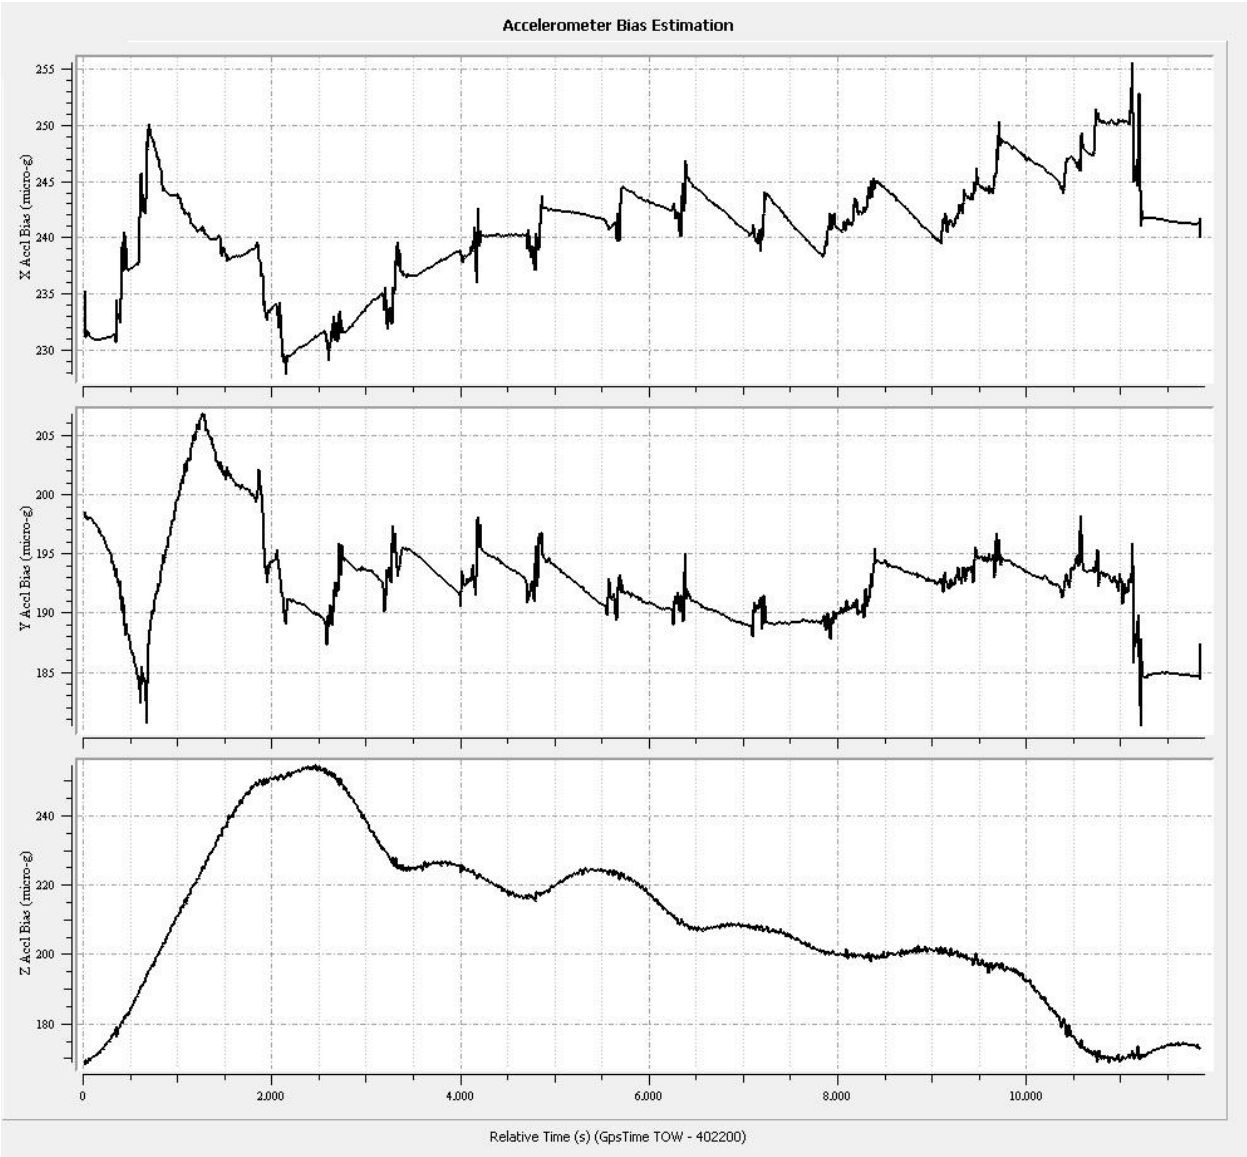

Figure 7: Accelerometer Bias Estimation