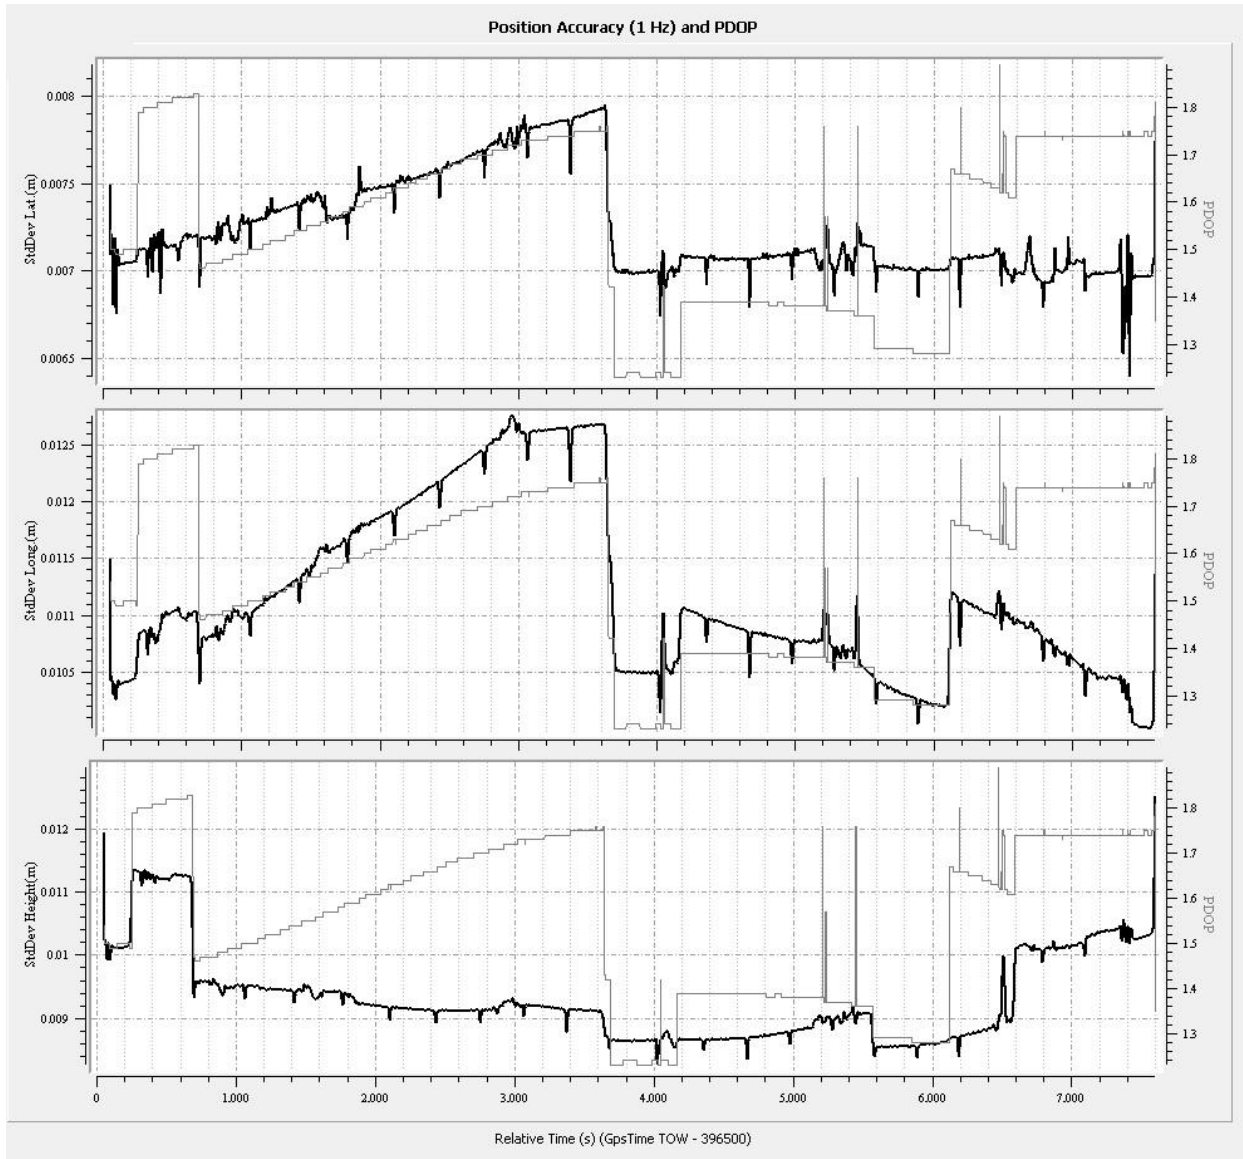

Figure 6: Position Accuracy and PDOP