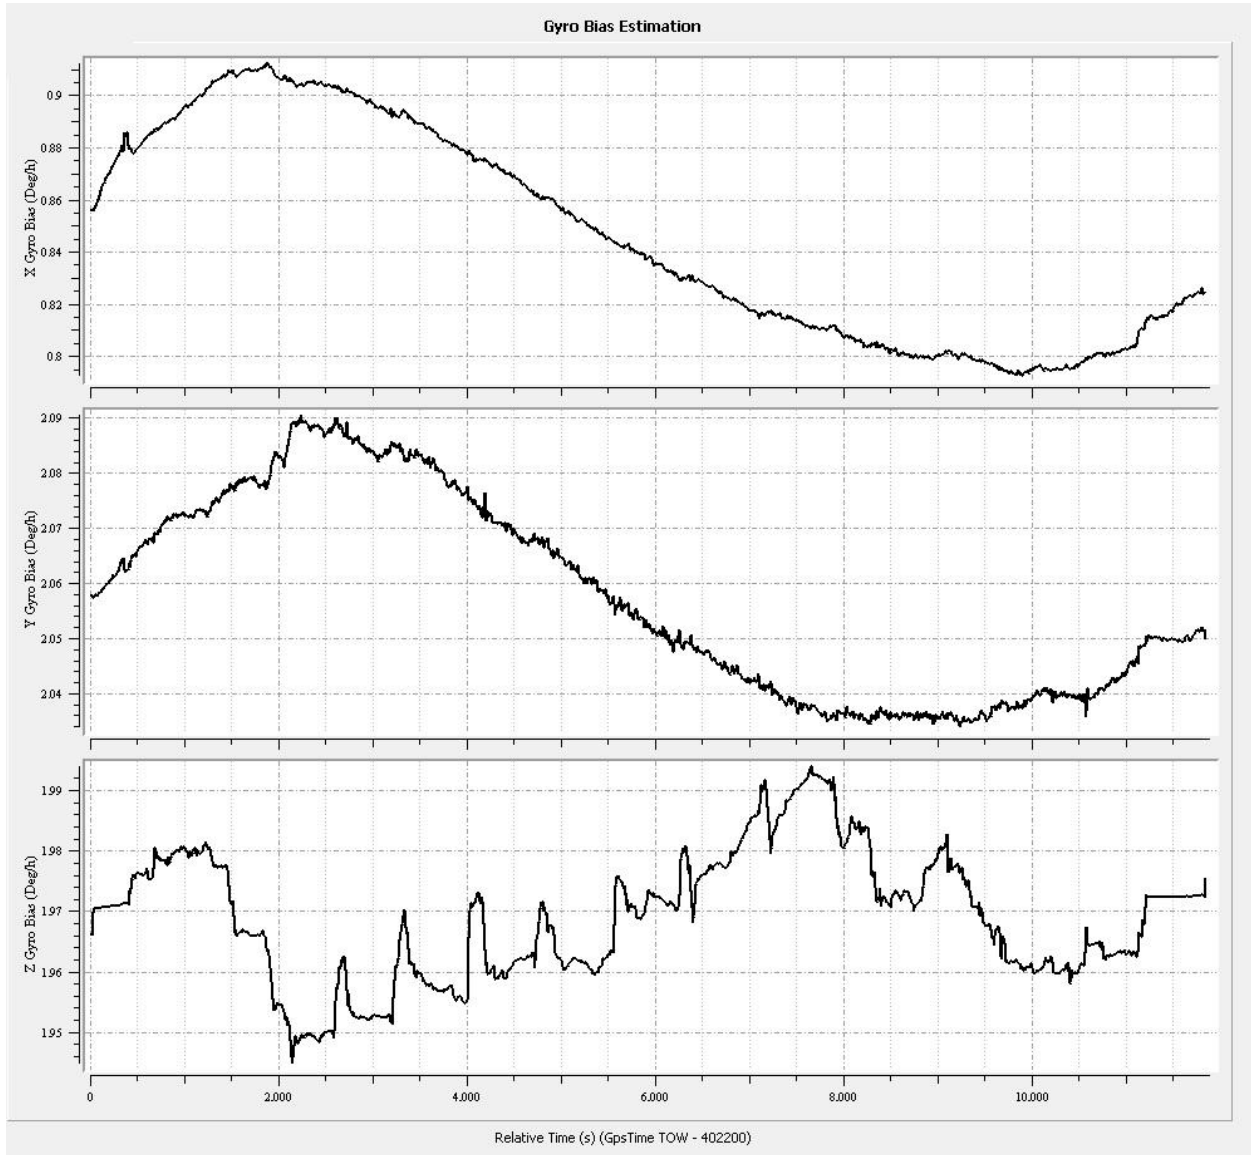

Figure 9: Gyro Bias Estimation

Output Results for JD13052_2