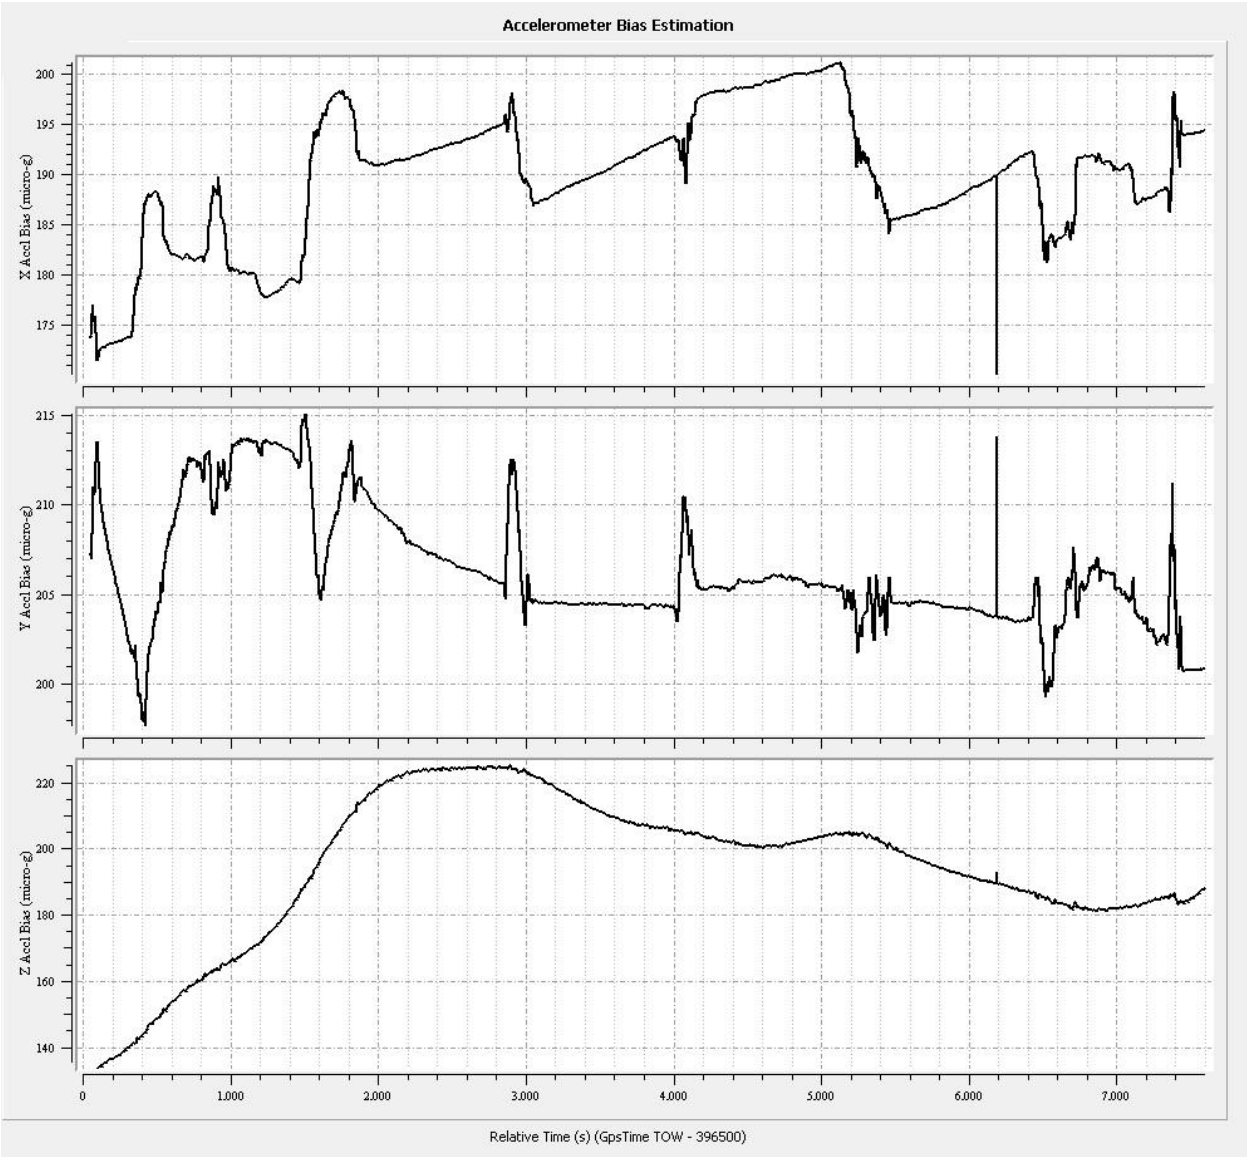

Figure 7: Accelerometer Bias Estimation