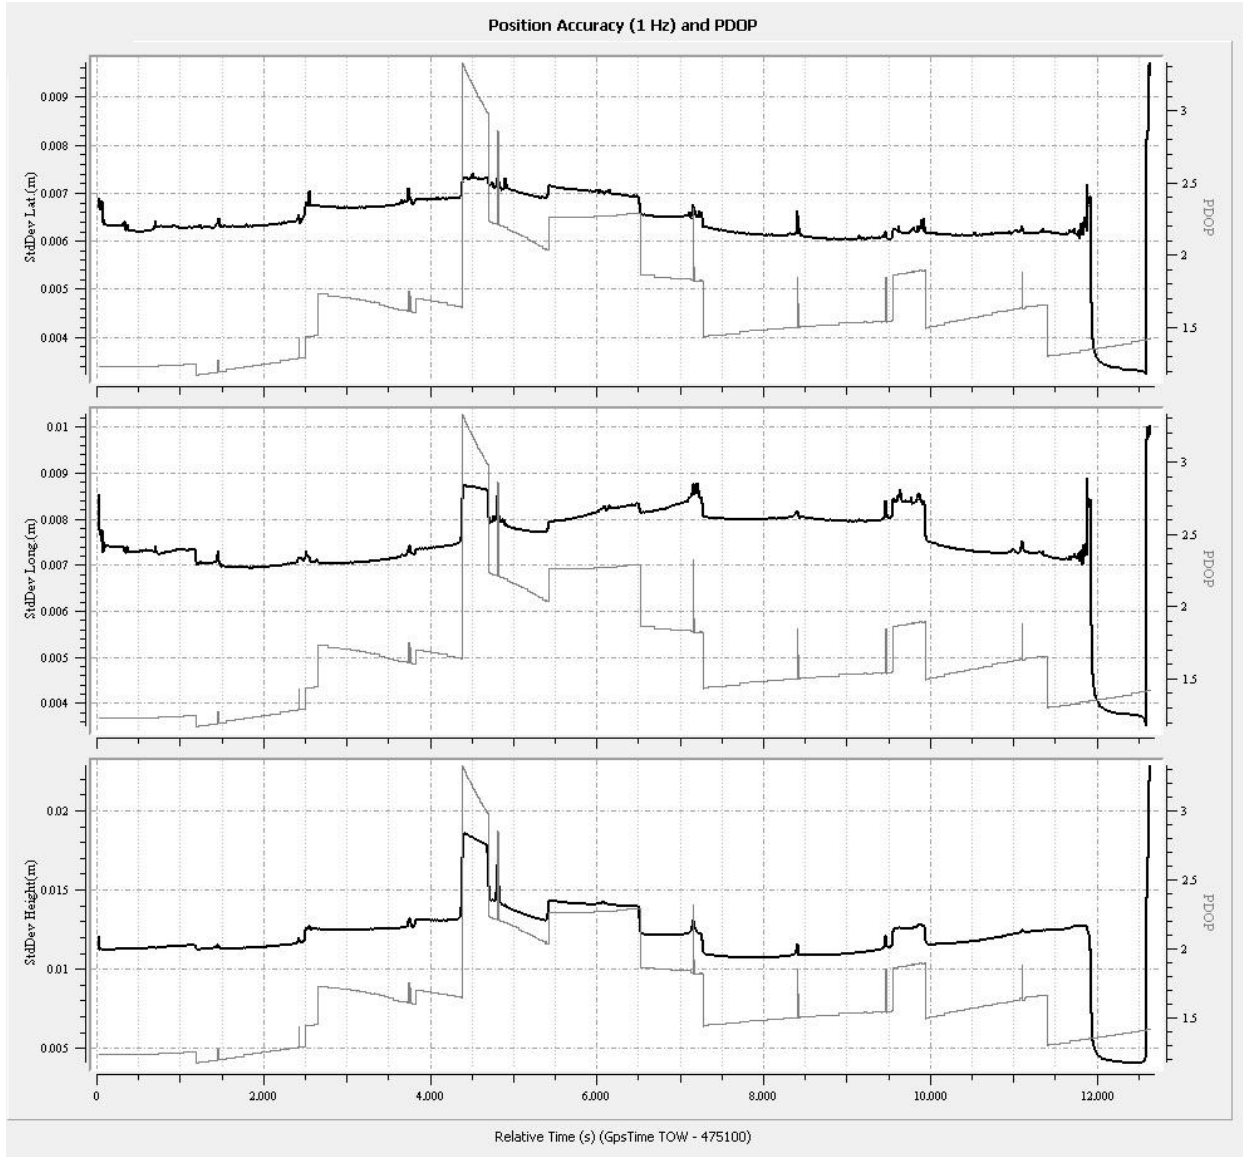

Figure 6: Position Accuracy and PDOP