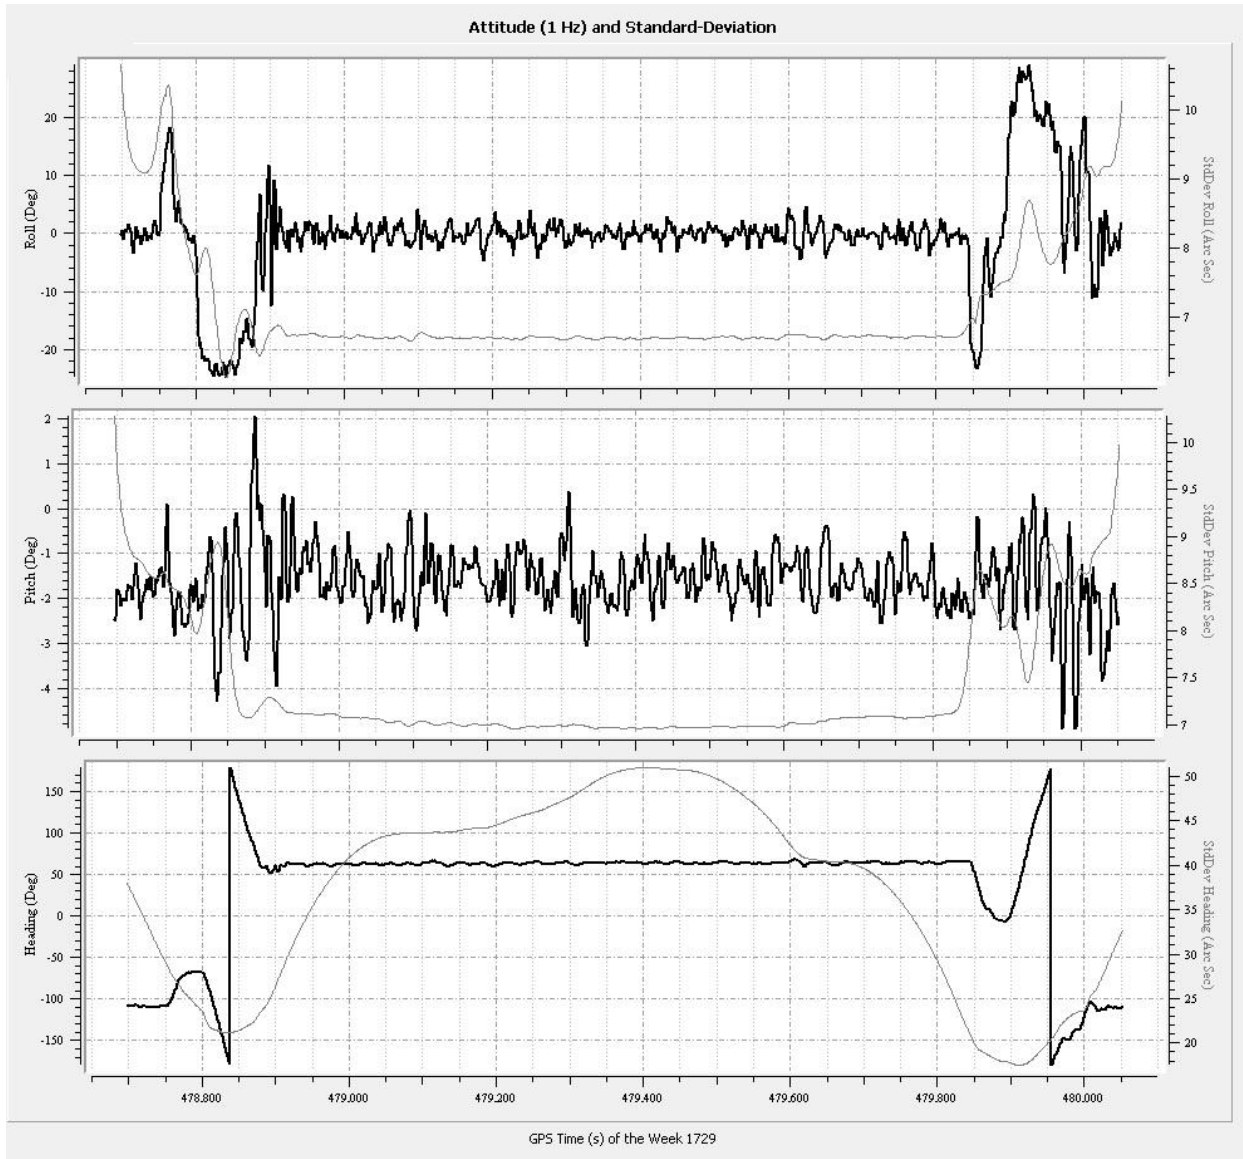

Figure 5: Attitude and Standard Deviation