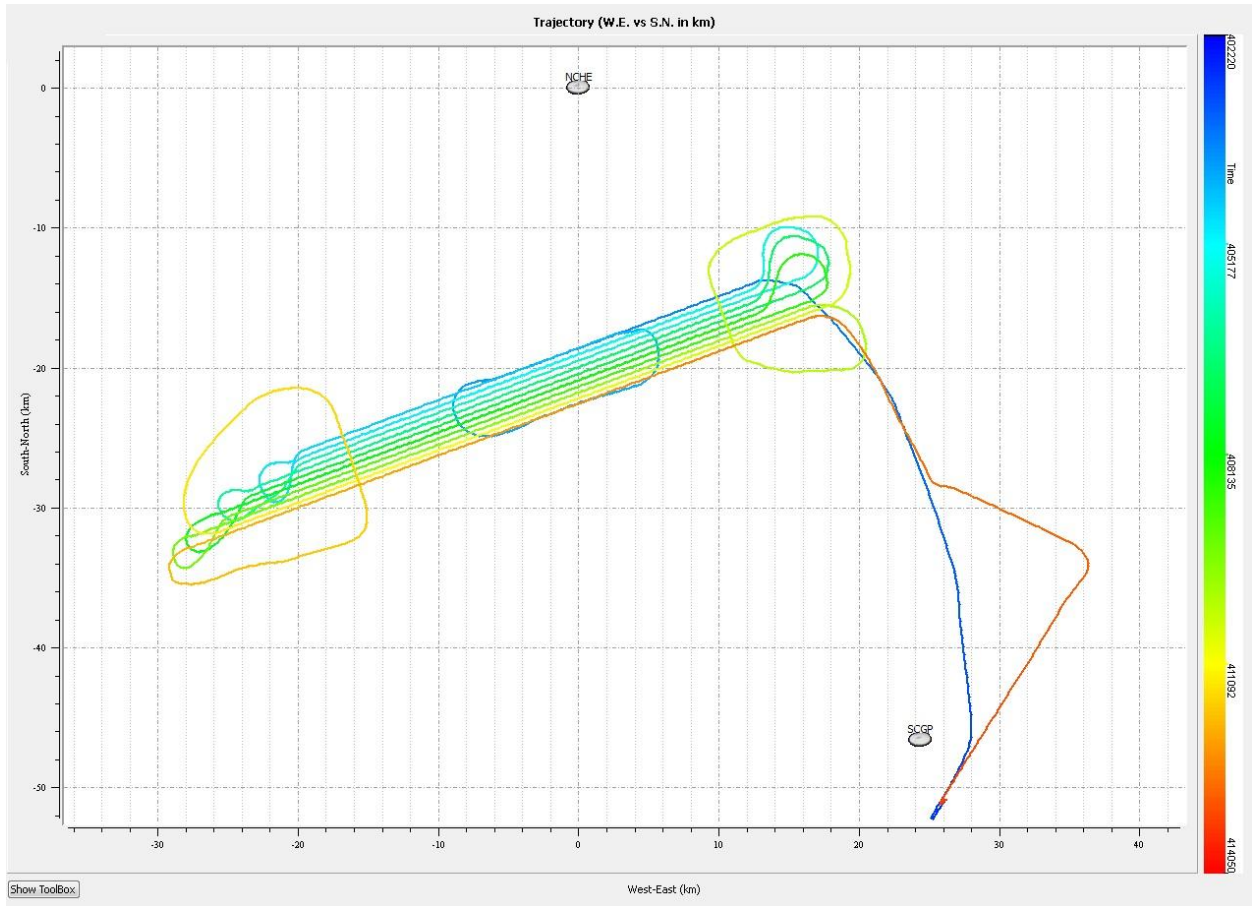

Output Results for JD13052_1

Figure 1: Trajectory Map

Figure 2: Position and Standard Deviation

Figure 3: Velocity and Standard Deviation

Figure 4: Forward/Reverse or Combined Separation Plot

Figure 5: Attitude and Standard Deviation