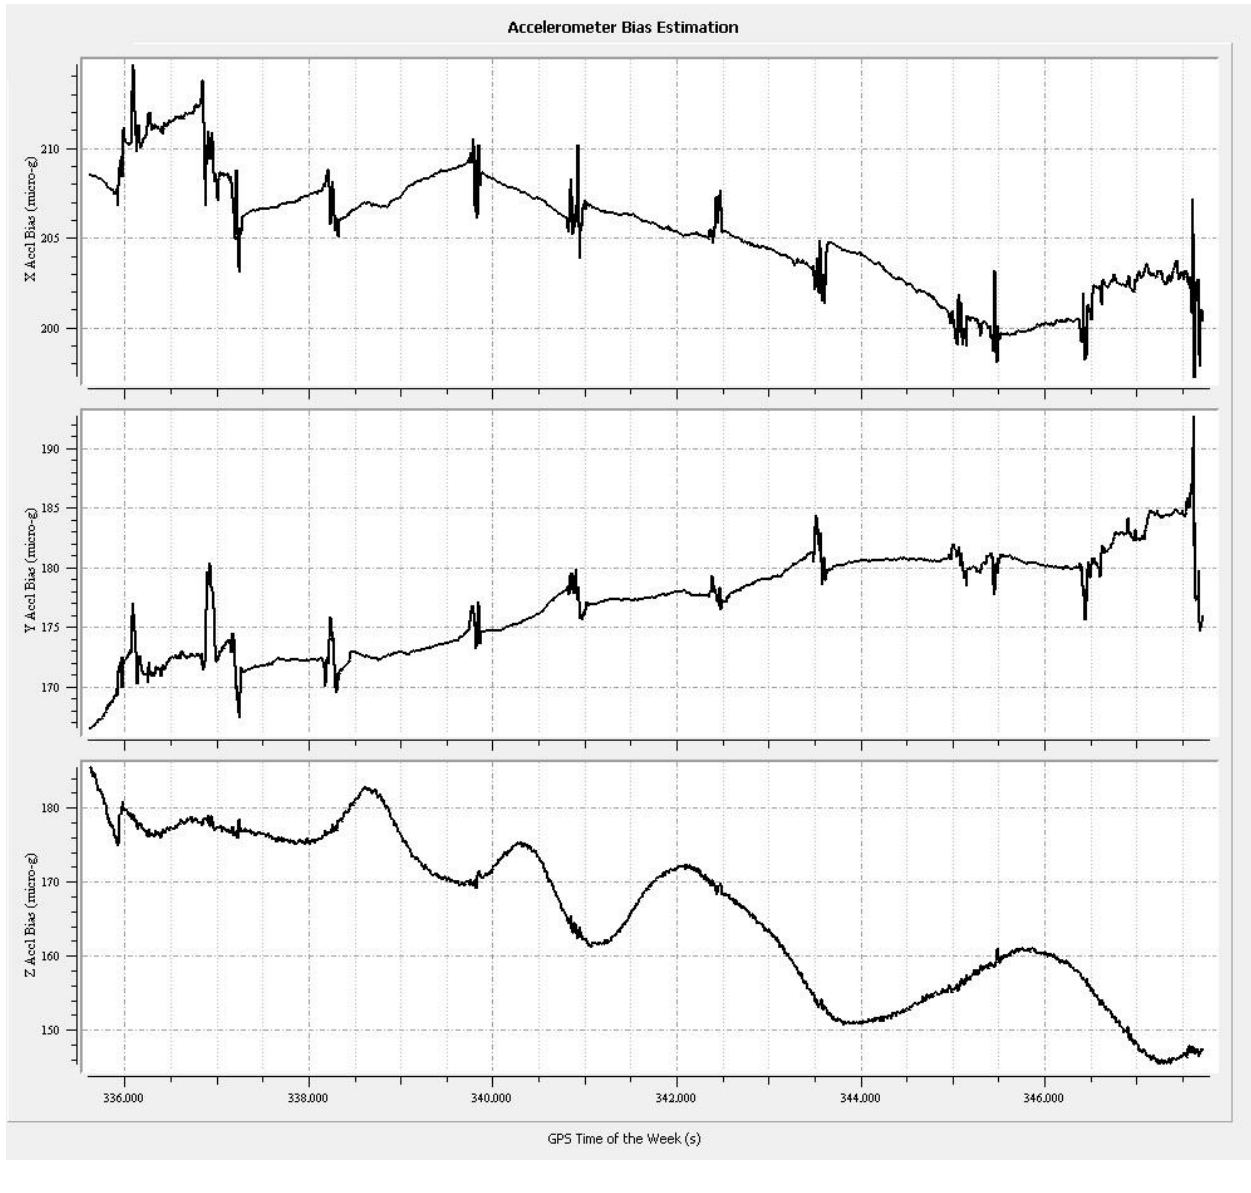

Figure 7: Accelerometer Bias Estimation