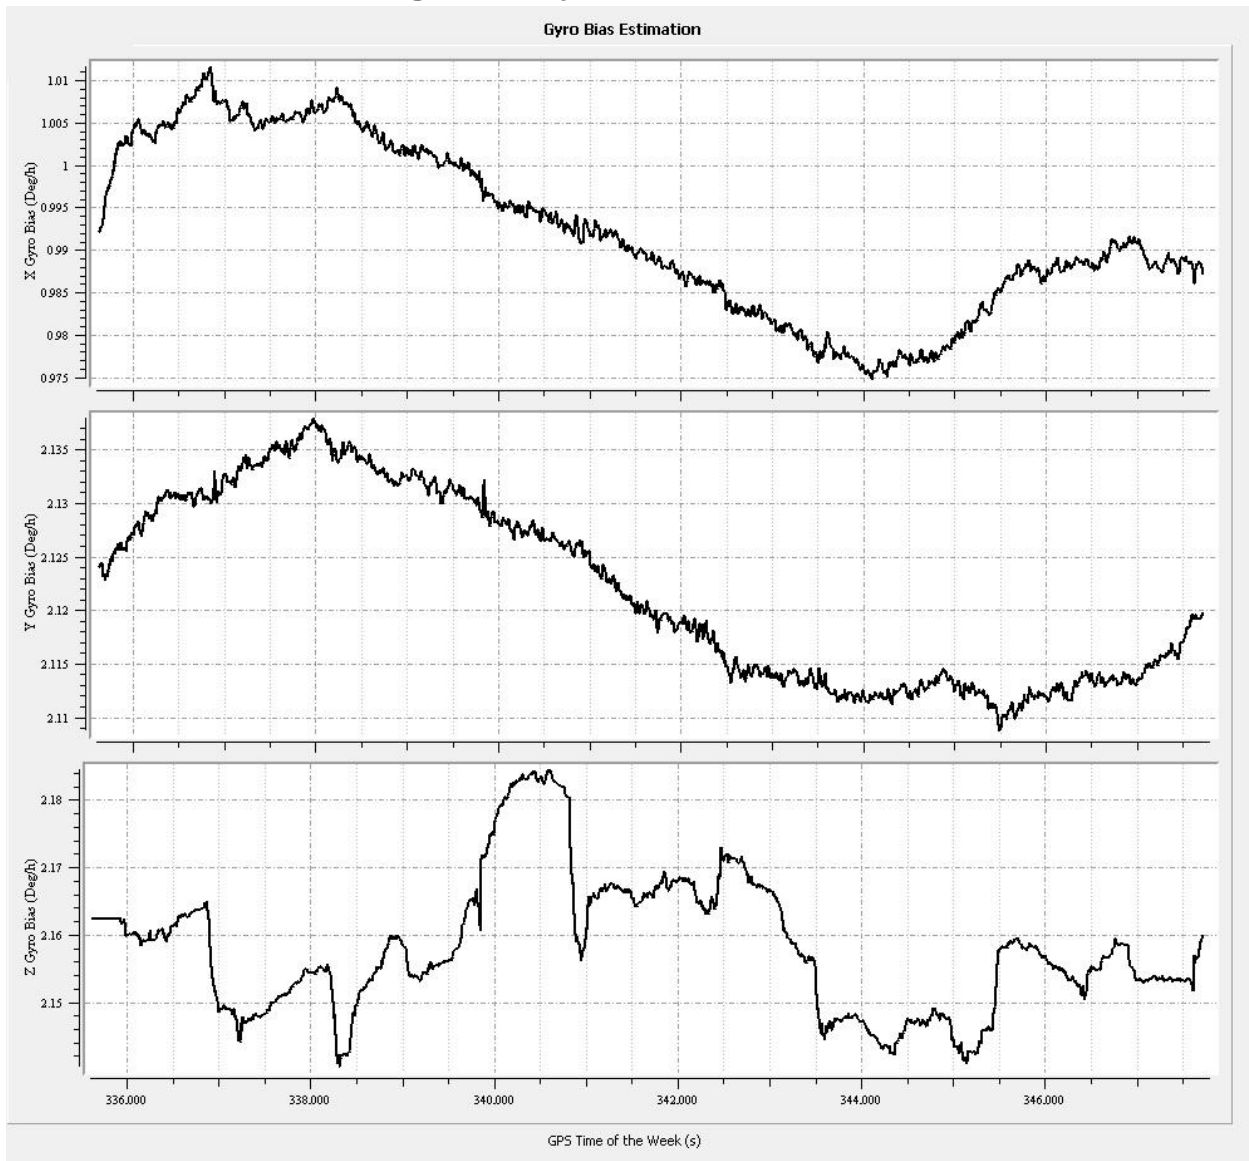

Figure 9: Gyro Bias Estimation

Output Results for JD13060_A