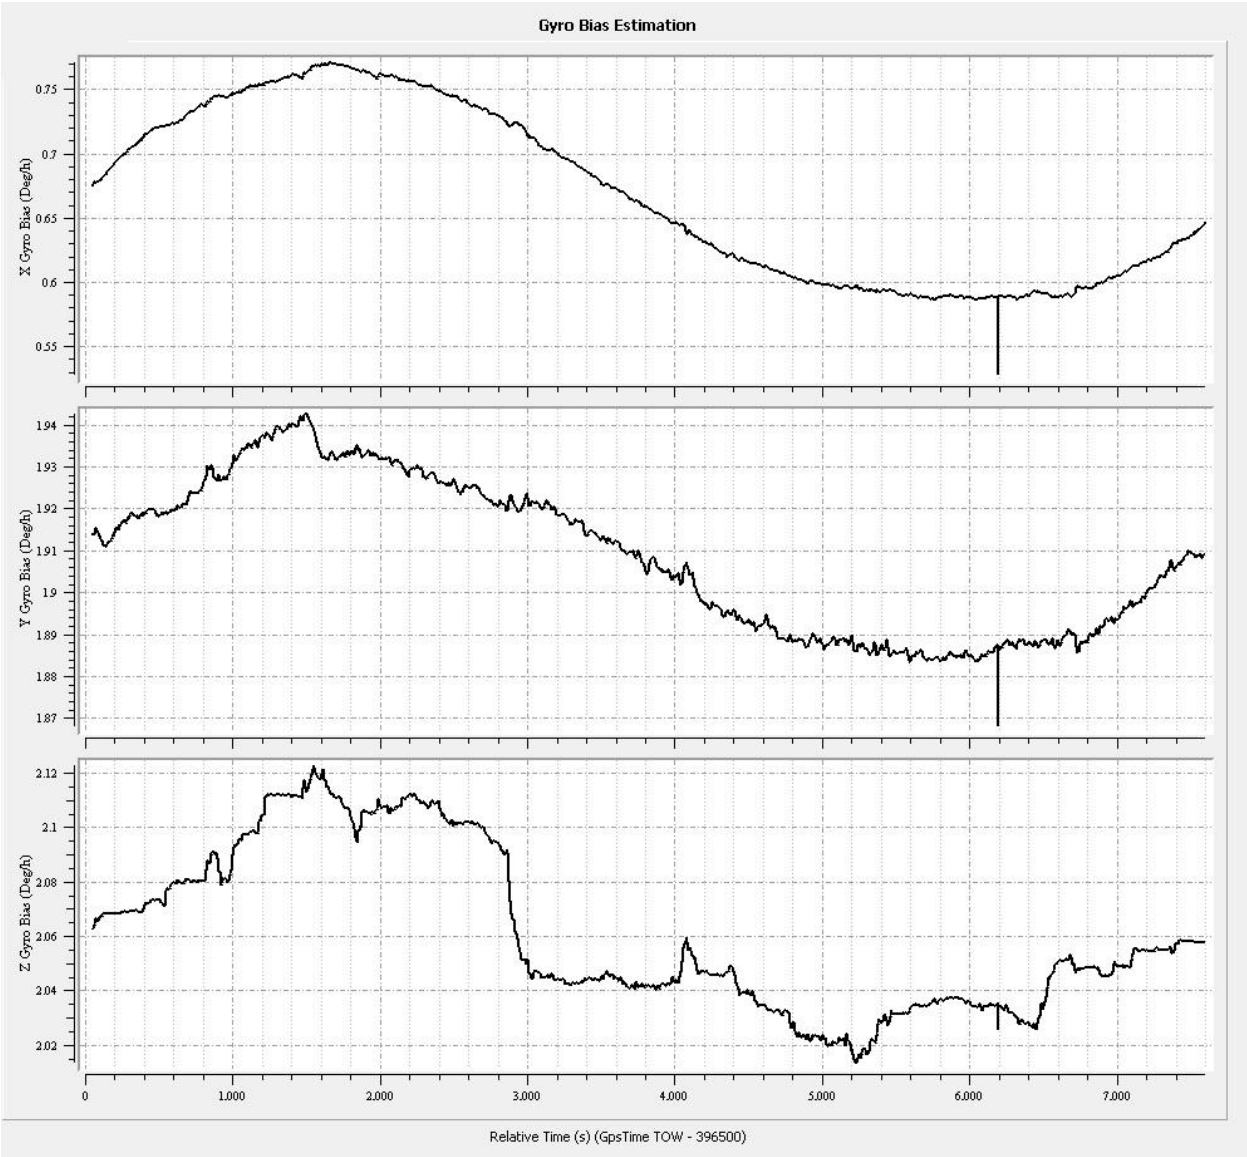

Figure 9: Gyro Bias Estimation

Output Results for JD13067_1