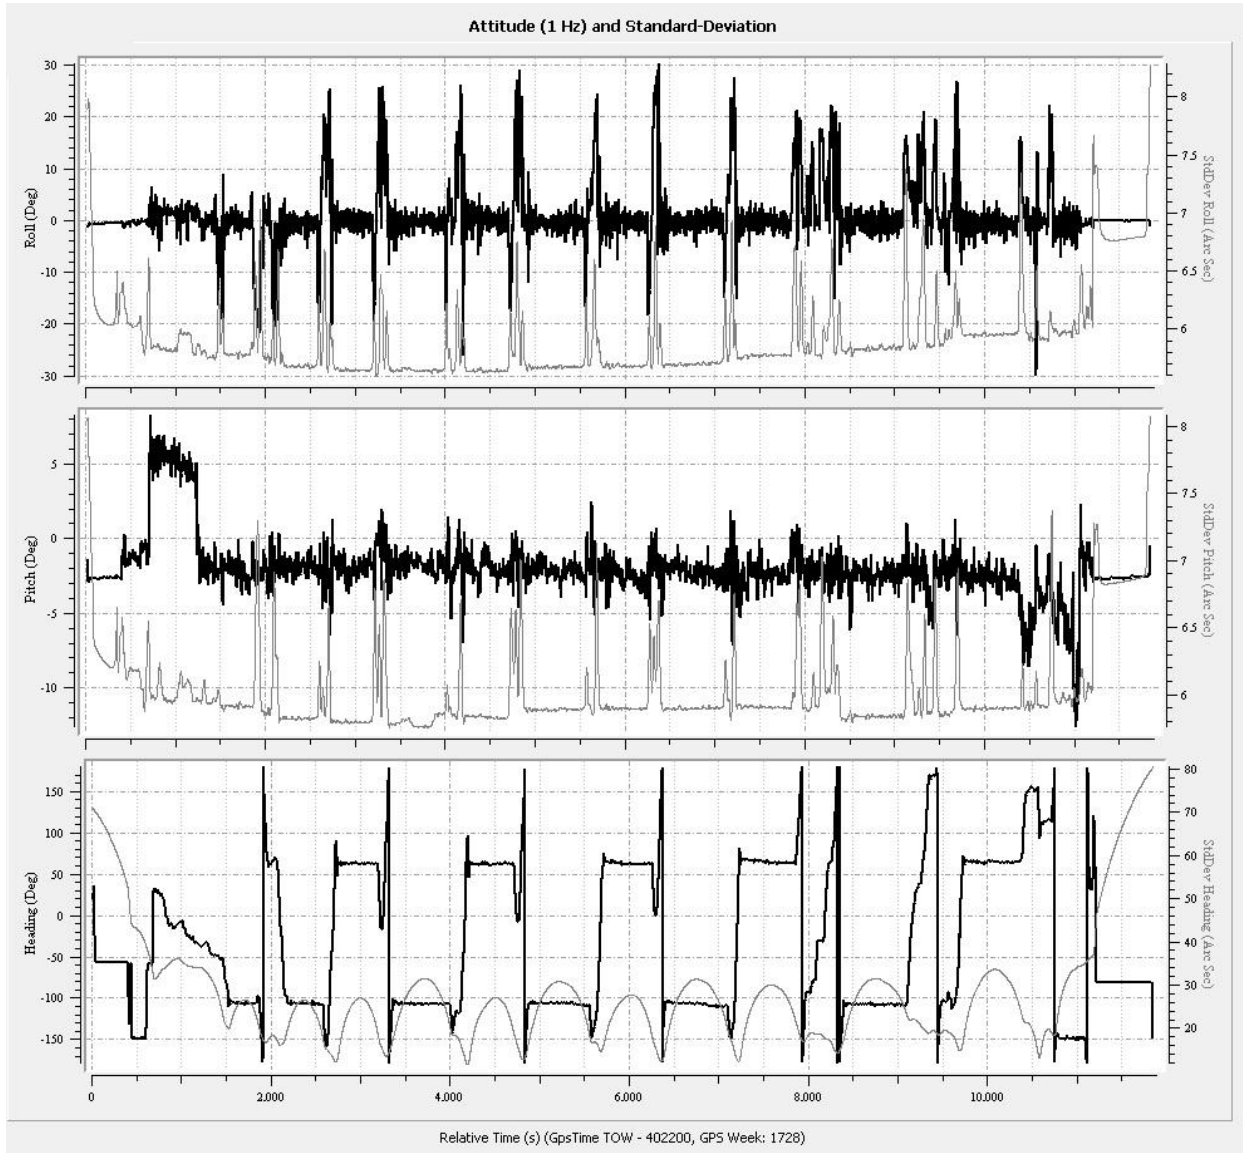

Figure 5: Attitude and Standard Deviation